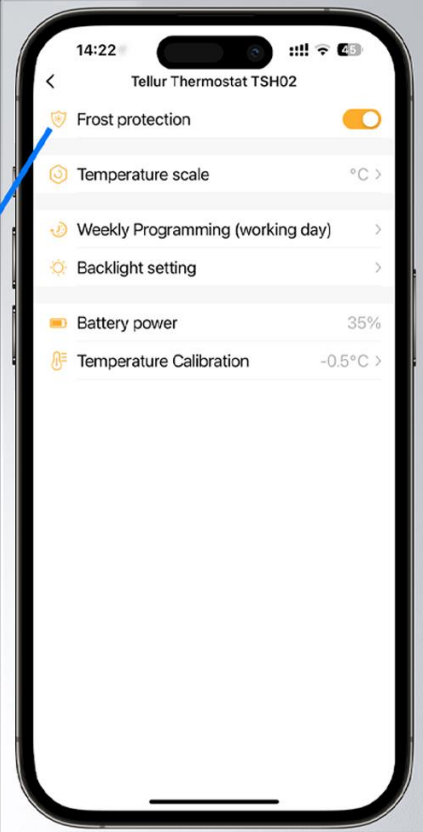

Voice control via Siri Shortcuts

Siri, set temperature to 21 degrees

Ok

# Voice control via Google Assistant and Amazon Alexa

Ok

Alexa, increase the temperature  
in the house by two degrees

Multiple functions: child protection, frost protection, temperature sensor calibration, statistics and temperature history