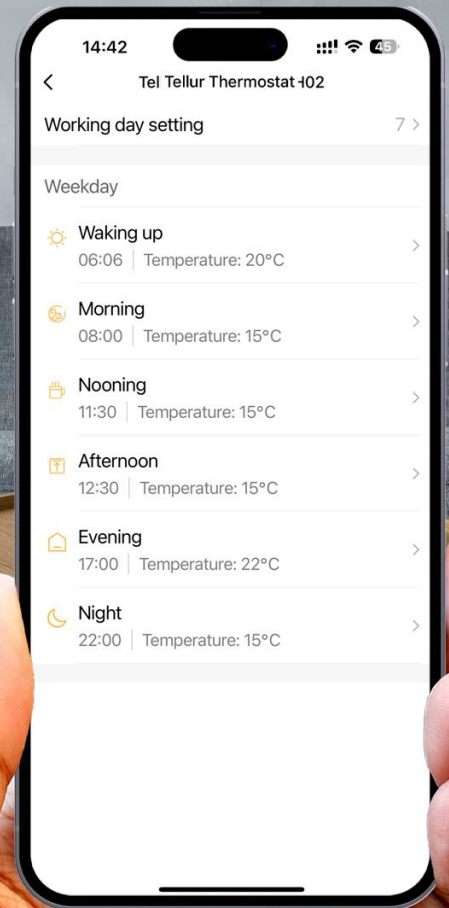

Voice control via Siri Shortcuts

Siri, set temperature to 21 degrees

Ok

# Voice control via Google Assistant and Amazon Alexa

Ok

Alexa, increase the temperature  
in the house by two degrees

Multiple functions: child protection, frost protection, temperature sensor calibration, statistics and temperature history

The Ambient Thermostat is compatible with both, boiler and electric heating systems.

LCD display that indicates time, temperature, weather and outdoor humidity

Control your home's temperature from anywhere via Tellur Smart app – all you need is your smartphone and an active internet connection