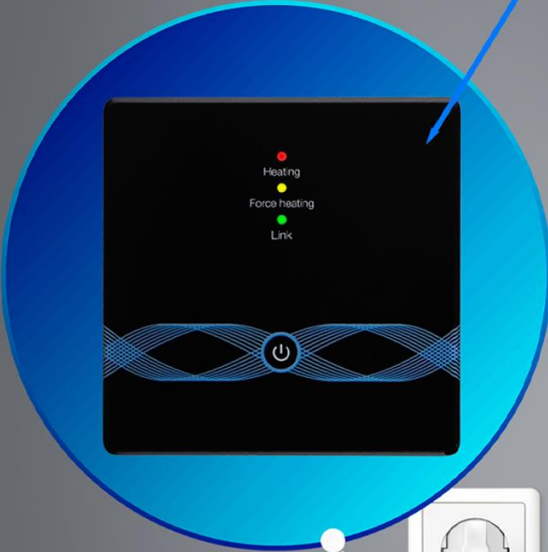

Voice control via Siri Shortcuts

Siri, set temperature to 21 degrees

Ok

# Voice control via Google Assistant and Amazon Alexa

Ok

Alexa, increase the temperature  
in the house by two degrees

Multiple functions: child protection, frost protection, temperature sensor calibration, statistics and temperature history

The Ambient Thermostat is compatible with both, boiler and electric heating systems.

LCD display that indicates time, temperature, weather and outdoor humidity

Control your home's temperature from anywhere via Tellur Smart app – all you need is your smartphone and an active internet connection