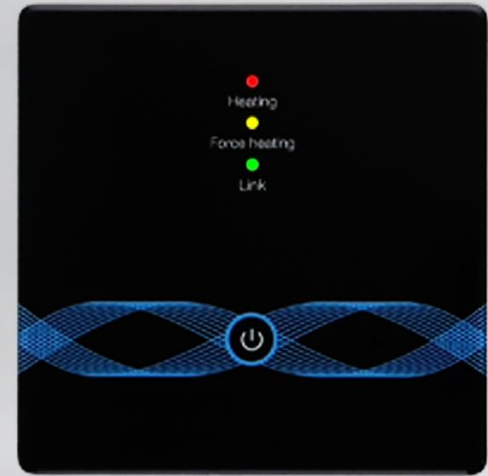

Smart temperature in your house

Works with

Siri

Amazon Alexa

Google Assistant