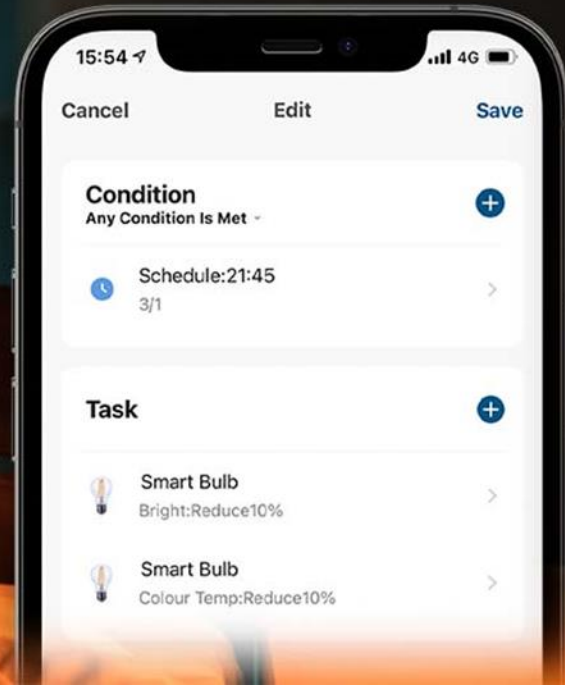

REMOTE CONTROL

FULLY CUSTOMIZABLE APP

For example, you can set up to automatically turn on/off light when a specific time has passed.

During on/off interval you can set-up an automation scenario to reduce bright intensity and color temperature to 10%, 15 minutes before light turn off.

SMART CUSTOMIZE

Adjust the bulb brightness and color temperature via Tellur Smart App using predefined scene to satisfy your different lighting requirements on different occasions, creating more comfortable and must warmer living/room spaces.

AUTOMATION,
SMART SCENARIOS
AND SCHEDULE

An automation scenario enables your Wi-Fi Smart Bulb to execute a command automatically, based on specific conditions.

Set up lighting routines to suit your modern lifestyle and automate your lights - automatically turn on or off at pre-set times.