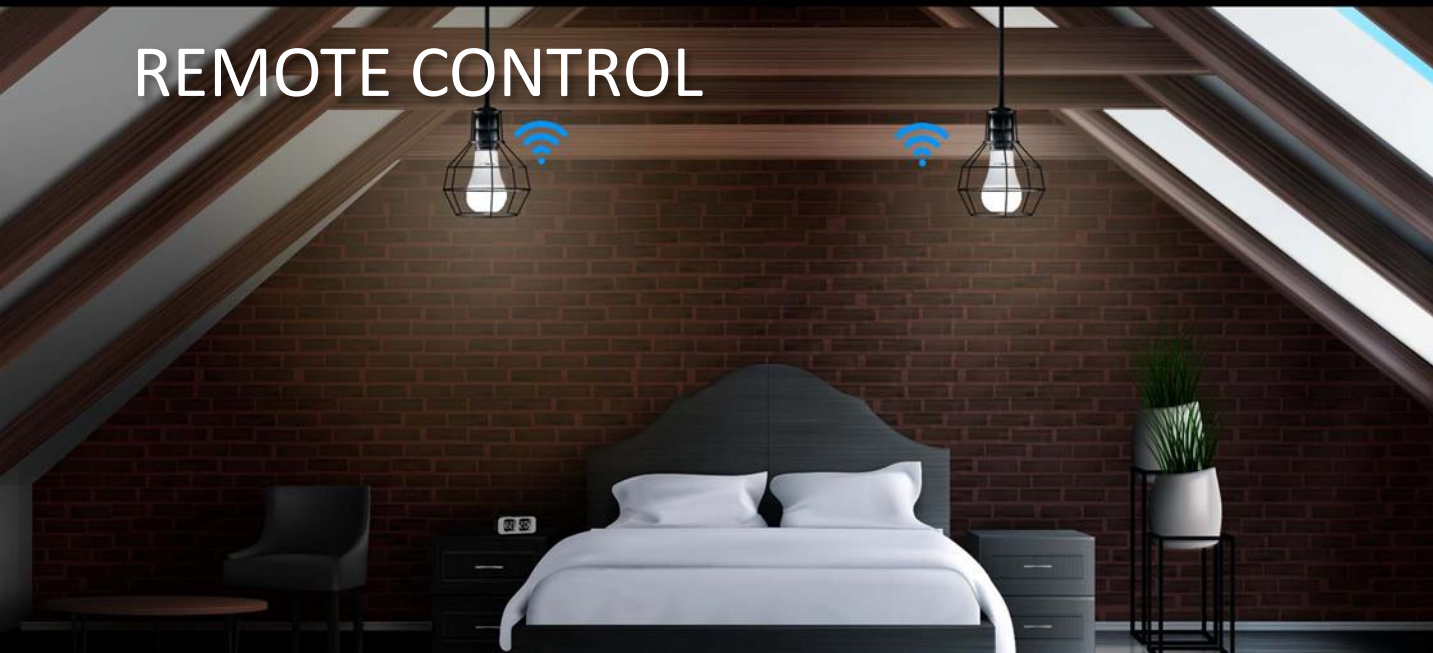

#IntoYourFuture

TELLUR

#FollowTellur

WIFI SMART BULB E27, 9W,
WHITE/WARM,
DIMMABLE
TLL331331

Control remotely your light whenever and wherever you are in the world via Tellur Smart App.

For example set the lights to automatically turn on and off according to your needs, even when you are away

REMOTE CONTROL

FULLY CUSTOMIZABLE APP

For example, you can set up to automatically turn on/off light when a specific time has passed.

During on/off interval you can set-up an automation scenario to reduce bright intensity and color temperature to 10%, 15 minutes before light turn off.

SMART CUSTOMIZE

Adjust the bulb brightness and color temperature via Tellur Smart App using predefined scene to satisfy your different lighting requirements on different occasions, creating more comfortable and must warmer living/room spaces.

AUTOMATION,
SMART SCENARIOS
AND SCHEDULE

An automation scenario enables your Wi-Fi Smart Bulb to execute a command automatically, based on specific conditions.

Set up lighting routines to suit your modern lifestyle and automate your lights - automatically turn on or off at pre-set times.