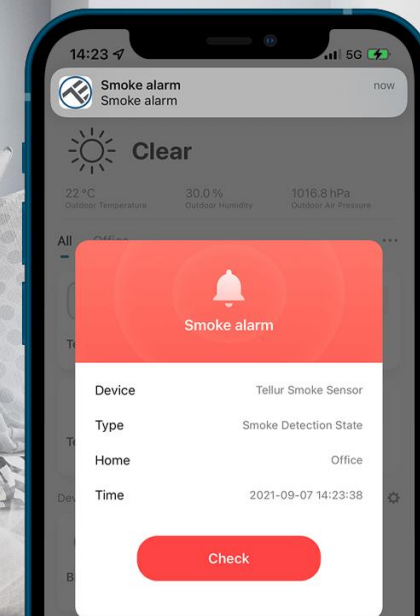

#IntoYourFuture

TELLUR

#FollowTellur

WiFi Smoke Sensor

- **High-sensitivity**
- **Notifications**
- **Low energy consumption**

Detects smoke & temperature change and triggers the alarm

Multiple types of alarms: light indicator, high-decibel acoustic alarm & push notification

- **Compatible with Tellur Smart app, perfectly integrated in the Smart Home ecosystem**
- **Low battery & tamper notifications**
- **Easy to install & use**

Remote Control

Moreover, it can be remotely controlled anytime, from anywhere through the Tellur Smart app.

Technical specs	
Power supply:	1 x CR123A DC 3V (included)
Battery life:	Up to 3 years
Detection range:	Up to 50 m2
Alarm level:	85dB @ 3 meters
Push notifications:	Yes
Tamper notifications:	Yes
Low battery notifications:	Yes
History record:	Yes
Self test:	Yes
WiFi standard:	IEEE 802.11b/g/n
Supported WiFi network:	2.4GHz
Color:	White
Housing material:	PC + ABS
Installation method:	Screws or 3M tape
Operating temperature:	-10°C - +55°C
Operating humidity:	5% - 95% RH
Product dimensions:	70 x 70 x 29mm
Product weight:	88 gr
Package includes:	1 x Tellur Smoke sensor 1 x CR123A battery 1 x 3M tape 1 x Screws kit
Package dimensions:	80 x 80 x 67mm
Package weight:	130 gr
Product code:	TLL331281
EAN:	5949120003414