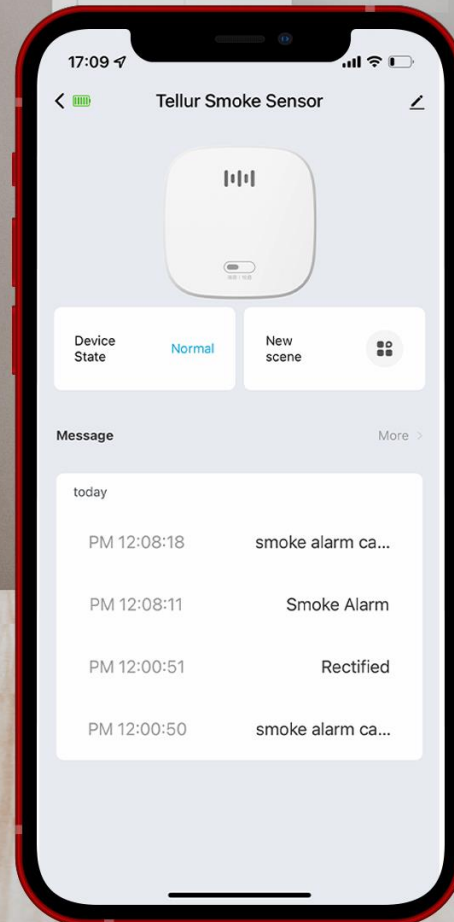

#IntoYourFuture

TELLUR

#FollowTellur

WiFi Smoke Sensor

- **High-sensitivity**
- **Notifications**
- **Low energy consumption**

Detects smoke & temperature change and triggers the alarm

Multiple types of alarms: light indicator, high-decibel acoustic alarm & push notification

- **Compatible with Tellur Smart app, perfectly integrated in the Smart Home ecosystem**
- **Low battery & tamper notifications**
- **Easy to install & use**

Remote Control

Moreover, it can be remotely controlled anytime, from anywhere through the Tellur Smart app.

Technical specs	
Power supply:	1 x CR123A DC 3V (included)
Battery life:	Up to 3 years
Detection range:	Up to 50 m2
Alarm level:	85dB @ 3 meters
Push notifications:	Yes
Tamper notifications:	Yes
Low battery notifications:	Yes
History record:	Yes
Self test:	Yes
WiFi standard:	IEEE 802.11b/g/n
Supported WiFi network:	2.4GHz
Color:	White
Housing material:	PC + ABS
Installation method:	Screws or 3M tape
Operating temperature:	-10°C - +55°C
Operating humidity:	5% - 95% RH
Product dimensions:	70 x 70 x 29mm
Product weight:	88 gr
Package includes:	1 x Tellur Smoke sensor 1 x CR123A battery 1 x 3M tape 1 x Screws kit
Package dimensions:	80 x 80 x 67mm
Package weight:	130 gr
Product code:	TLL331281
EAN:	5949120003414