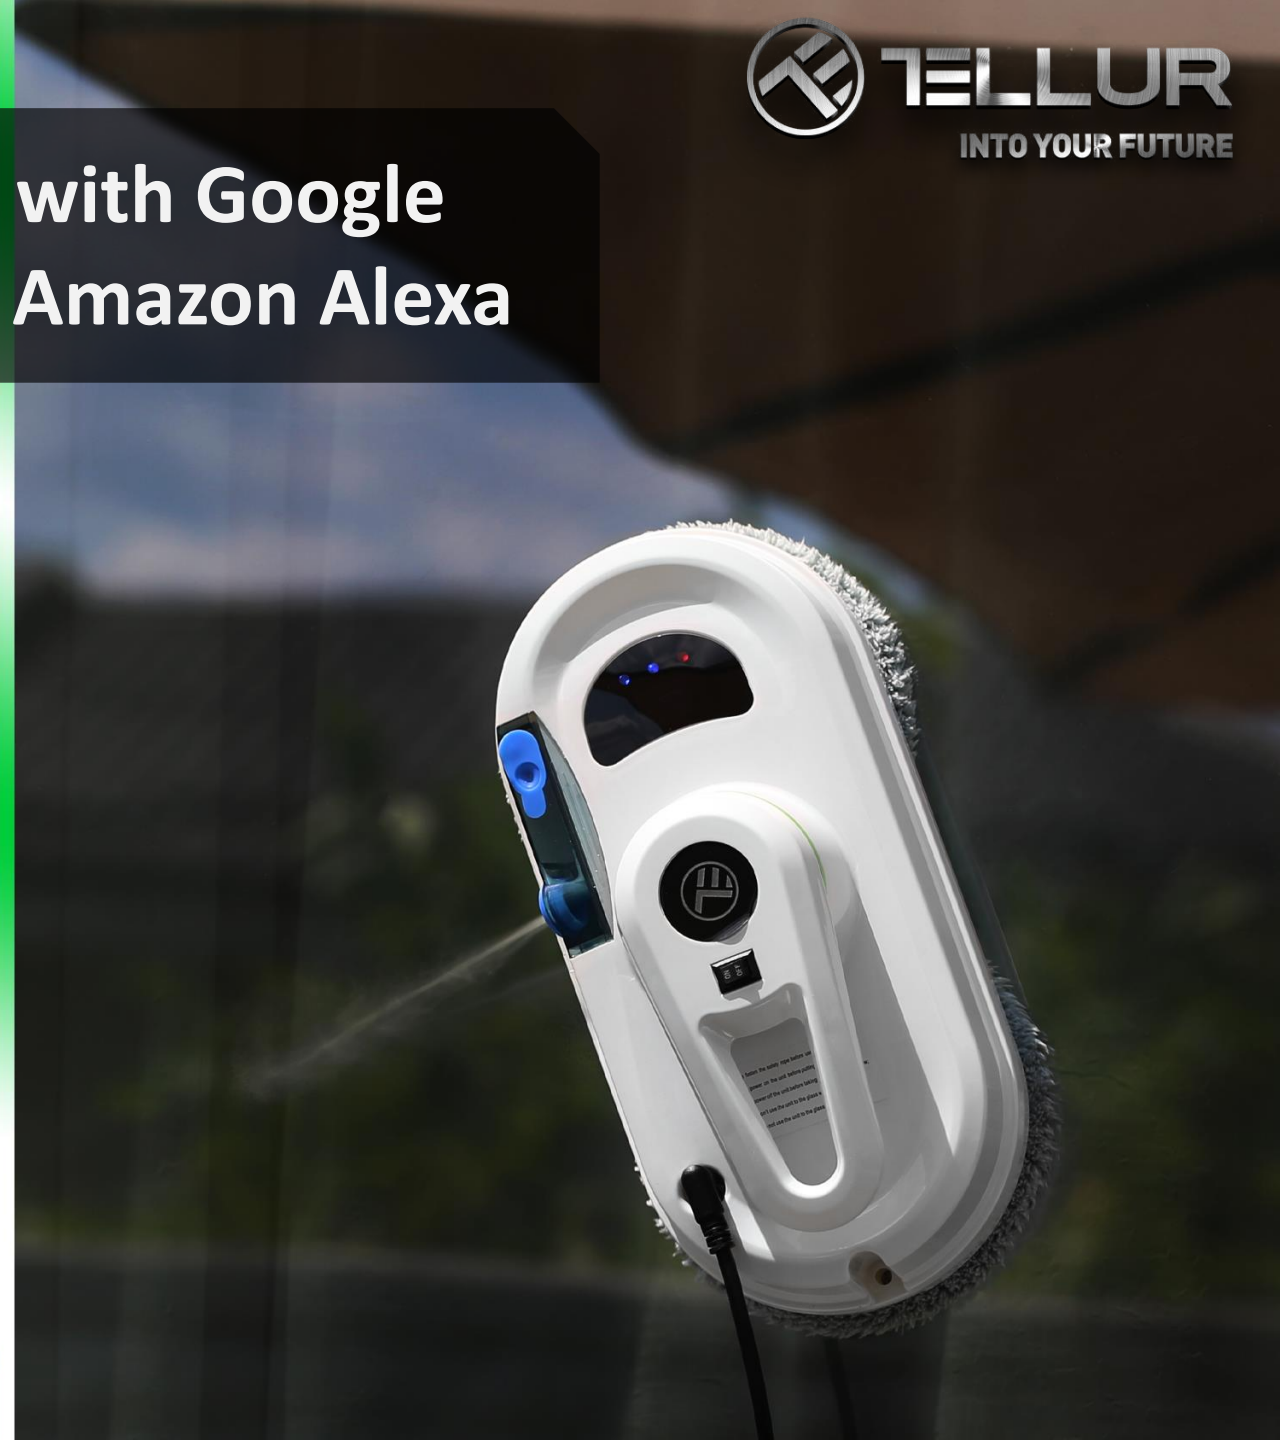

# WiFi Robot Window Cleaner

Smart shine

- Efficient.
- Remote control.

Edge  
detection

Washable  
microfiber

Anti-Fall  
Technology

Water  
Tank

- ❑ High suction power to hold onto the glass tightly
- ❑ Water spray to dissolve dirt
- ❑ High density fiber cloth that leaves no trace

**Two modes of  
controlling it**

- With a remote control
- or
- Tellur Smart app

Safer and time efficient

Works with Siri

Siri, start cleaning the window

Ok, done

Siri

# Compatible with Google Assistant and Amazon Alexa

Ok

Alexa, Turn On Window Robot

Google Assistant

Amazon Alexa