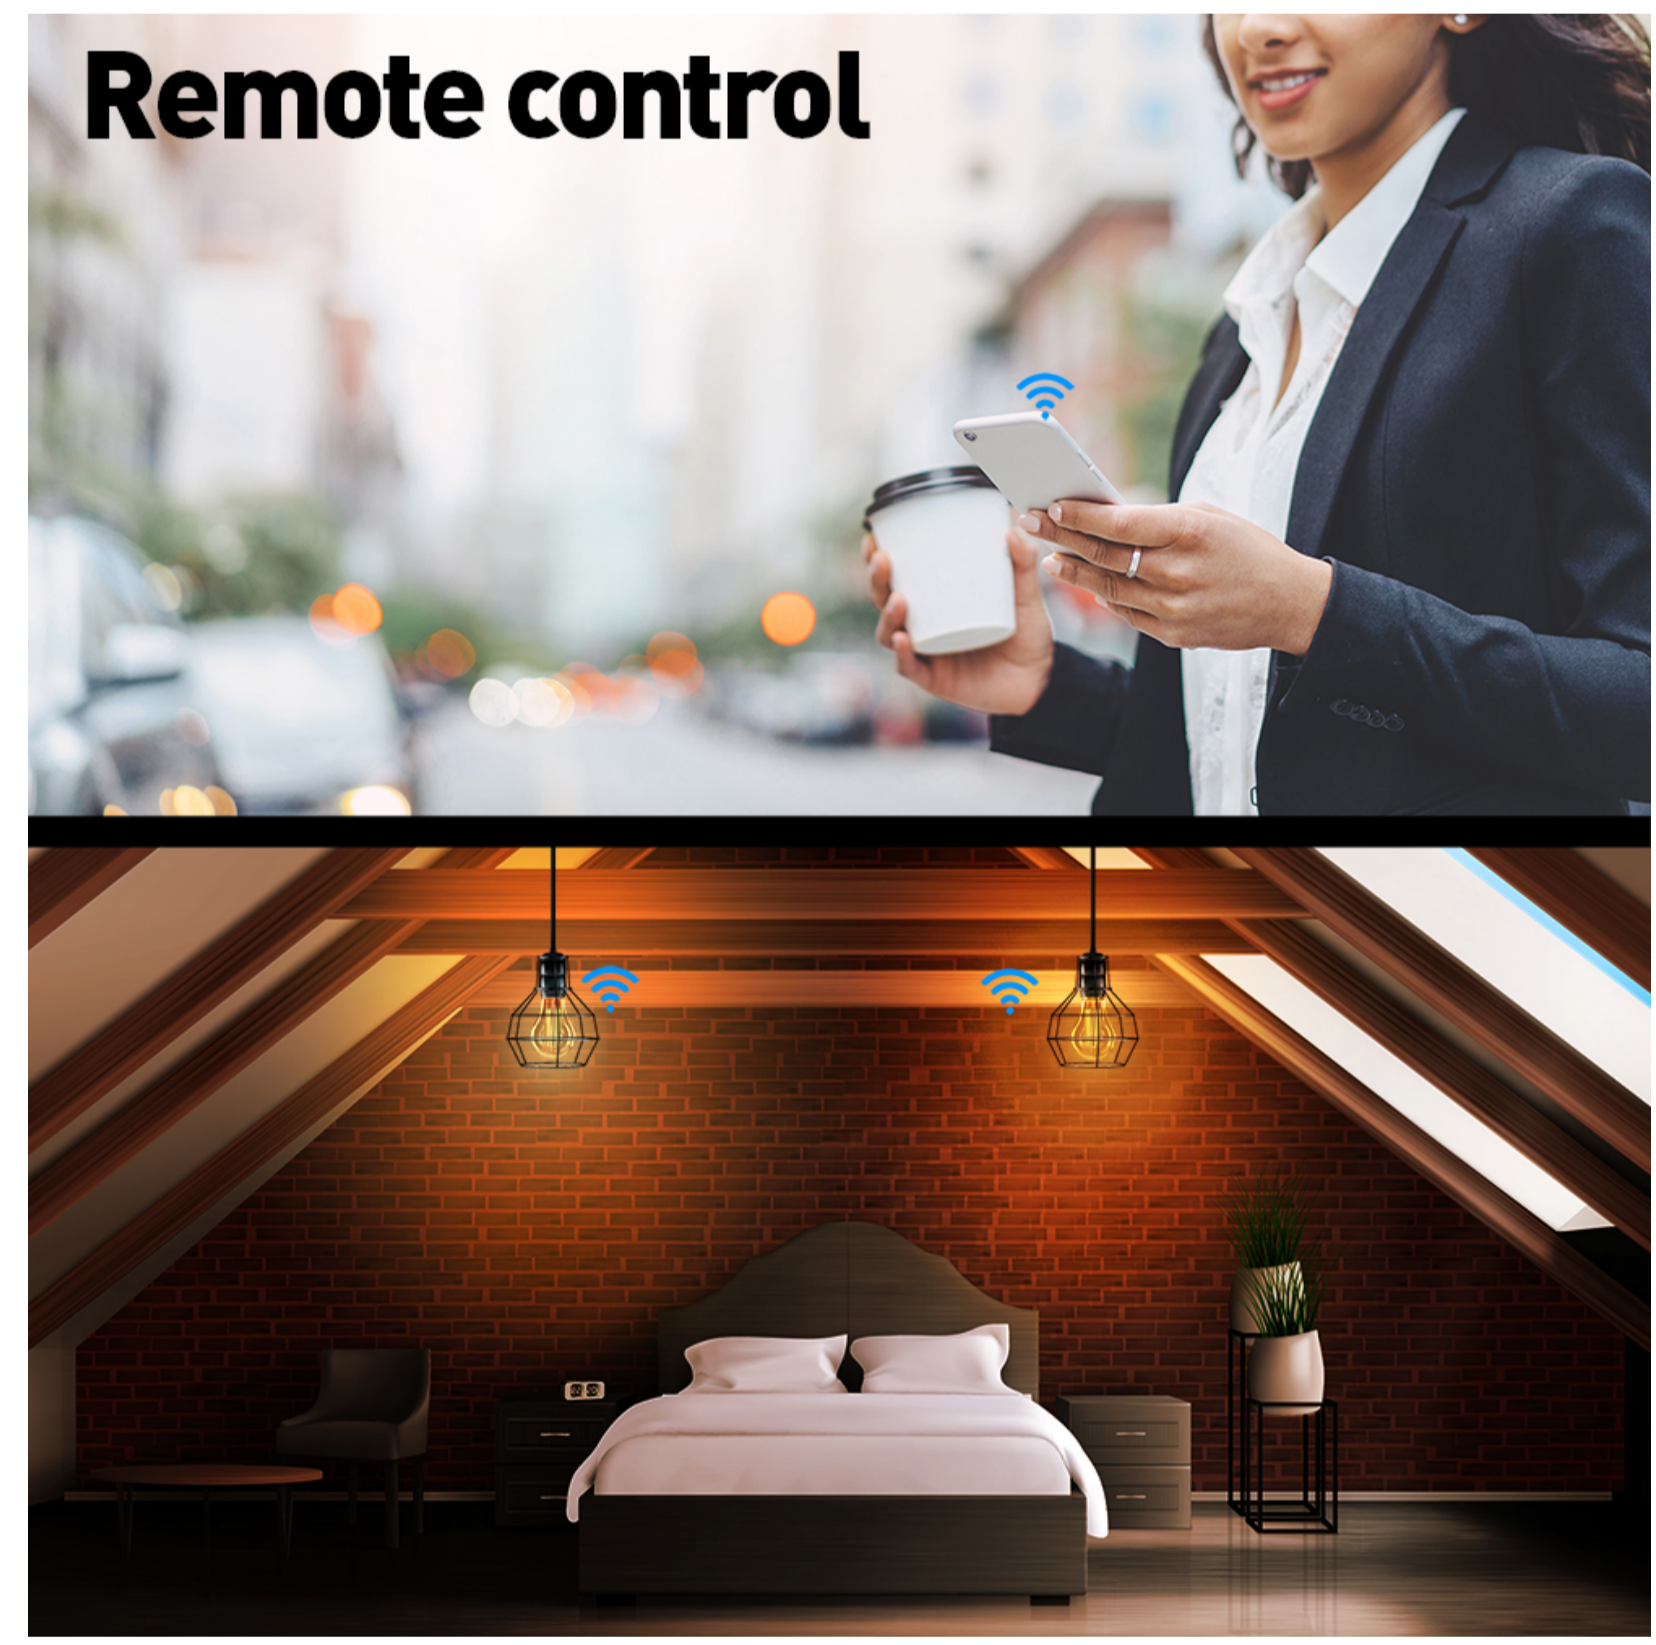

Remote control

Control from anywhere

Control remotely your light whenever and wherever you are in the world via Tellur Smart App.

For example set the lights to automatically turn on and off according to your needs, even when you are away.