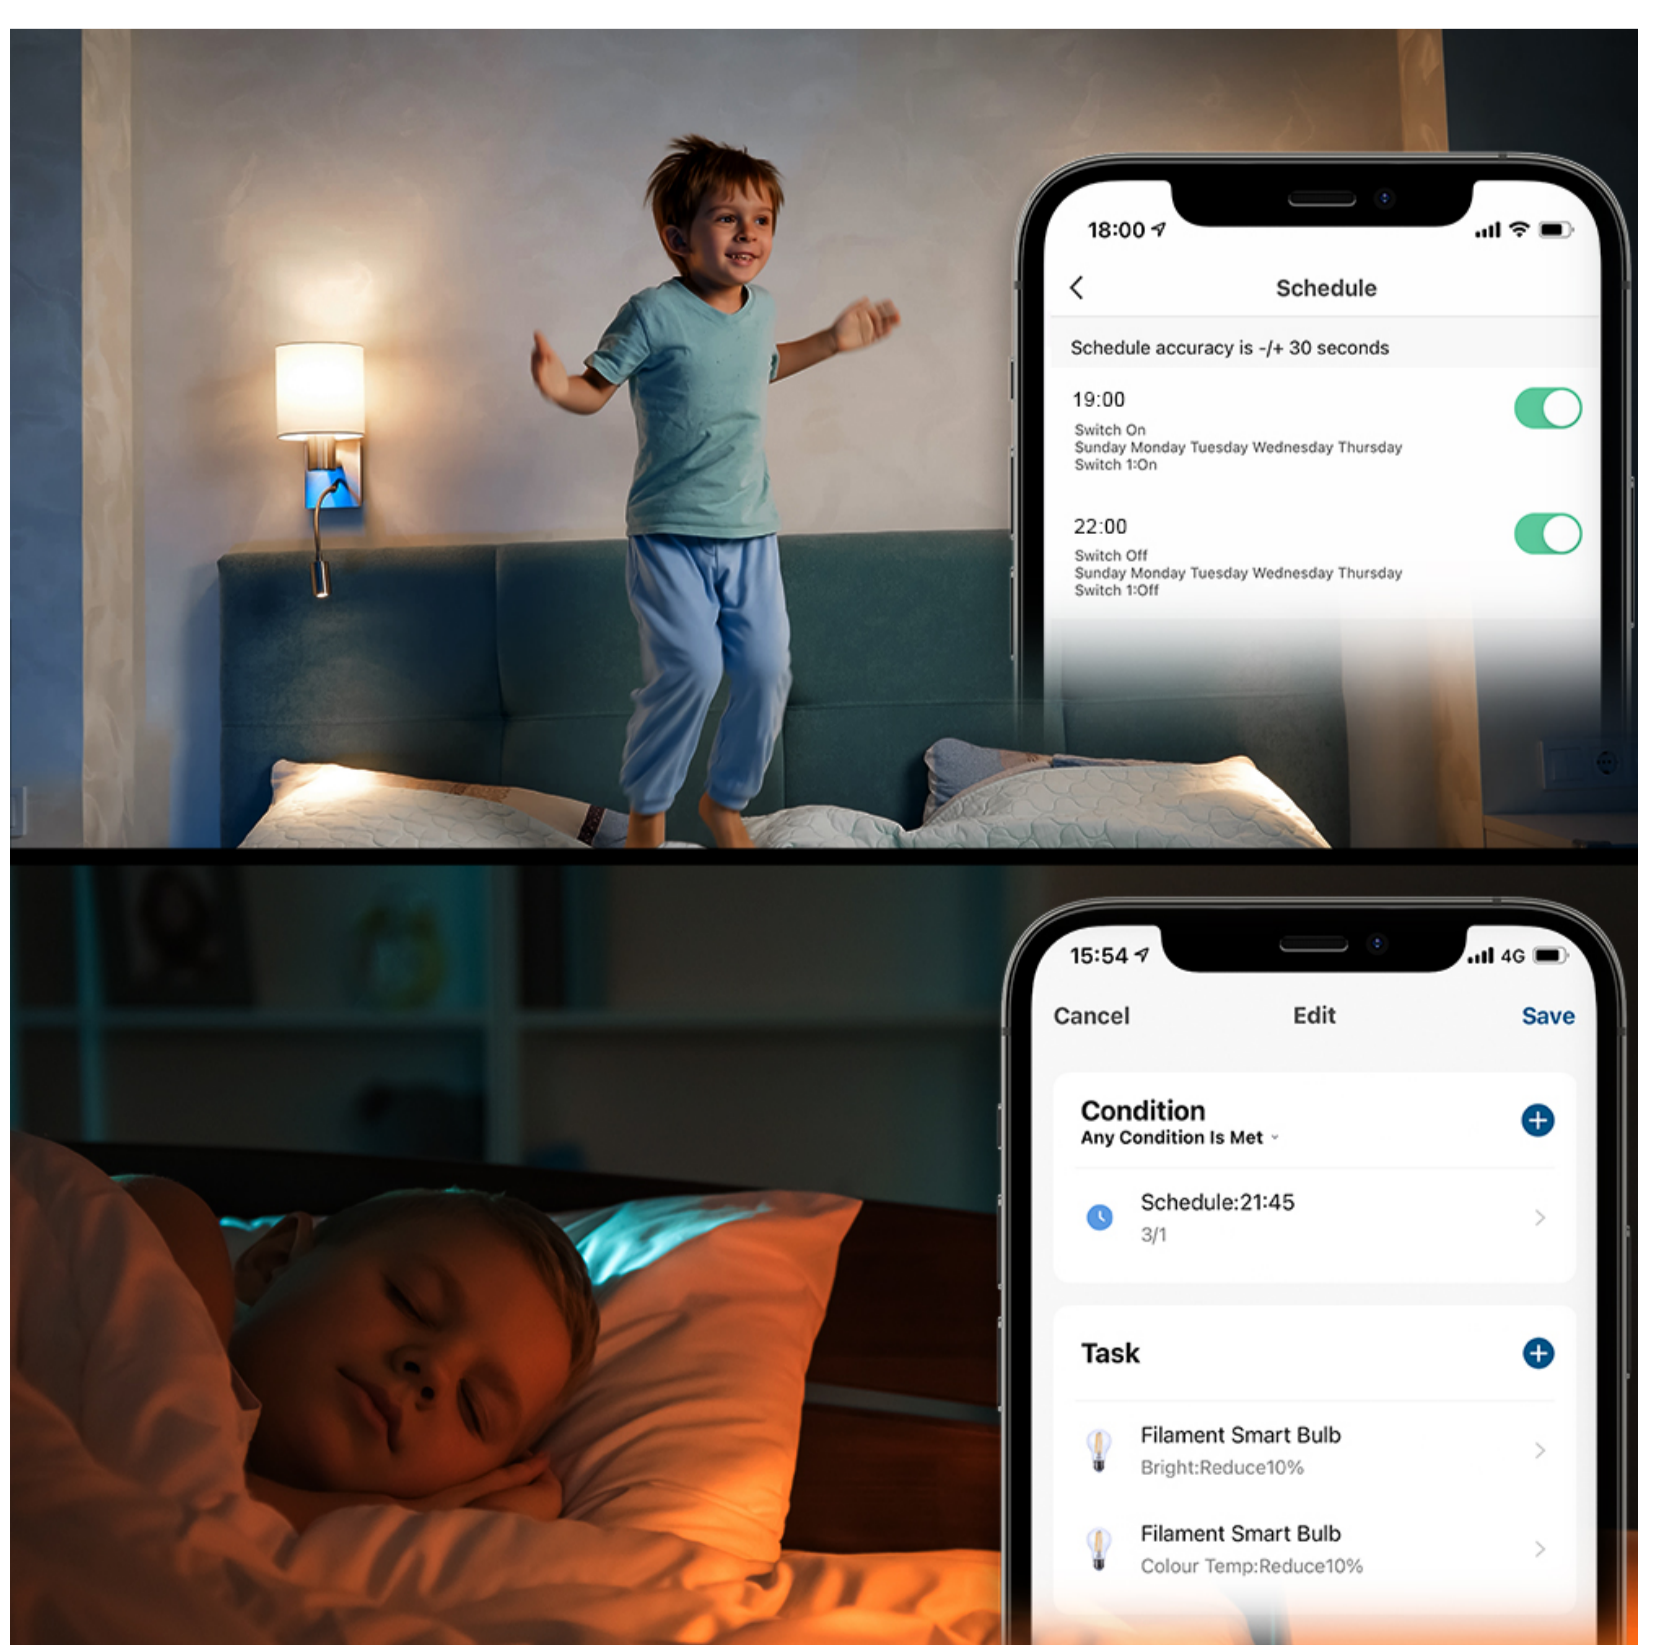

Link the Wi-Fi Smart Bulb Light with Amazon's Alexa or Google Assistant and control your lights vocally.

#### Light Adjustment

Customize your light directly from Tellur Smart app, with intensity and warmth options: white or warm light.

Create a cosy relaxing scene with warmer light or a cold light to refresh, concentrate or energize.

#### Remote control

#### Control from anywhere

Control remotely your light whenever and wherever you are in the world via Tellur Smart App.

For example set the lights to automatically turn on and off according to your needs, even when you are away.