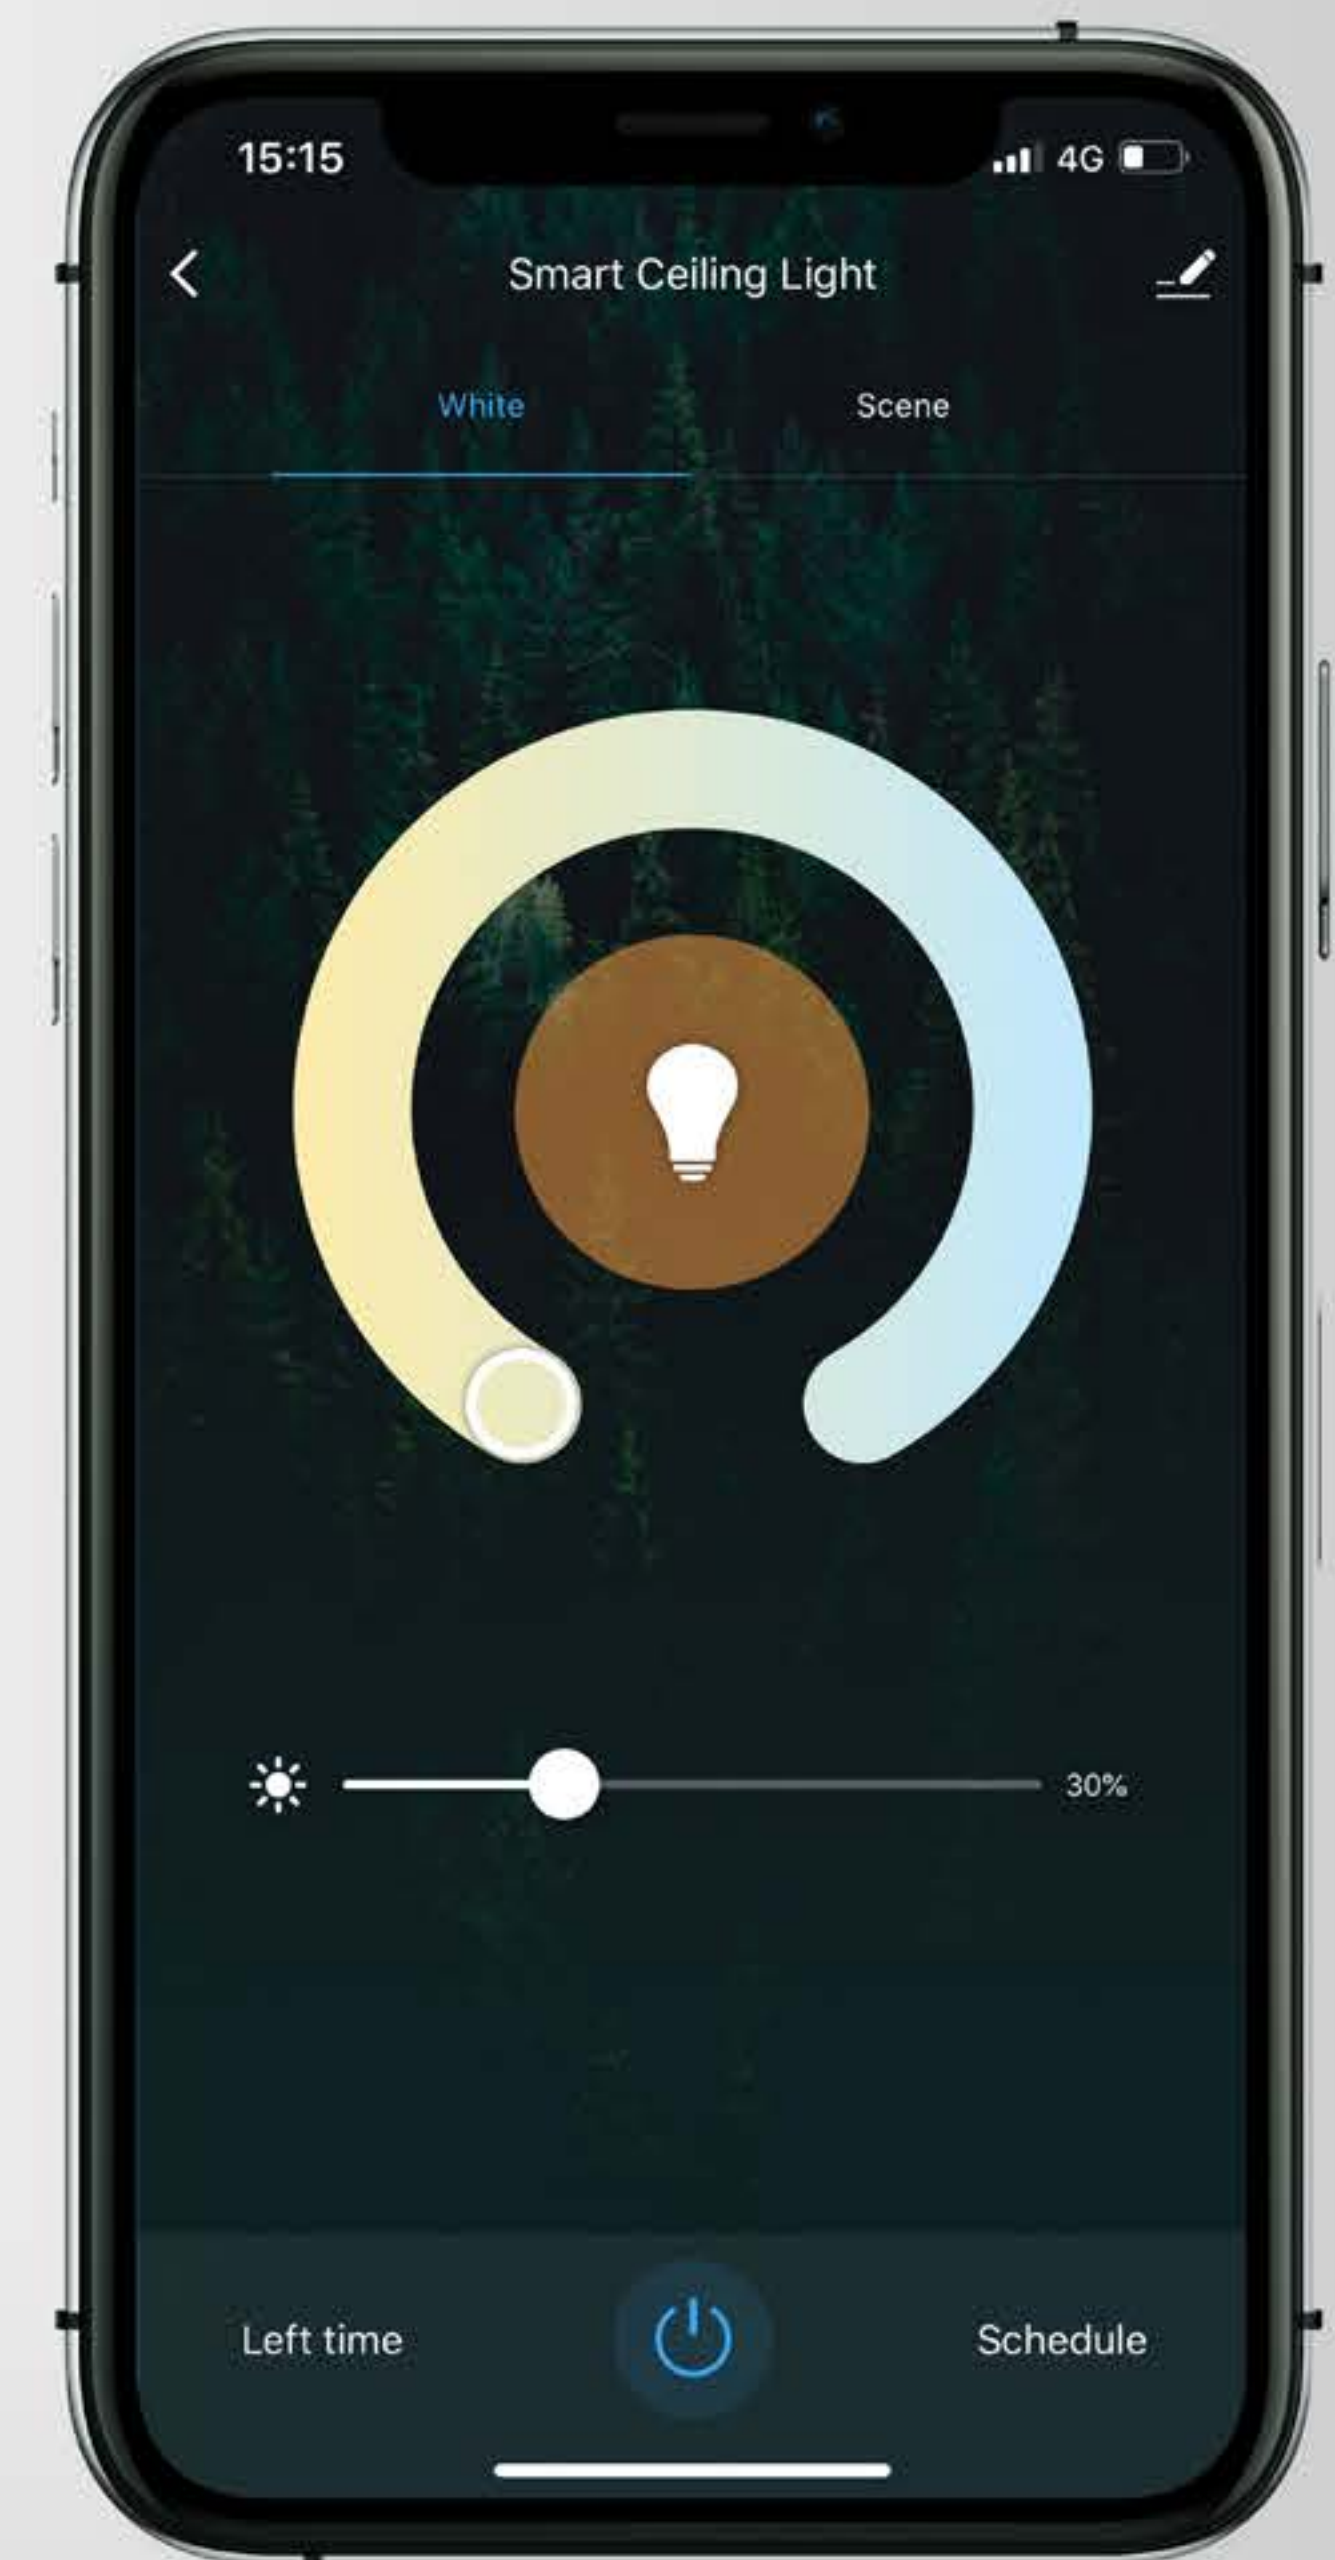

# ADJUSTABLE LIGHT

From warm to cool and bright to dim, adjust your light to best suit your activity.

**3000K**

**Warm light**

**4500K**

**Natural light**

**6500K**

**Cool light**

# POWERFUL. LONG-LASTING.

Enjoy a powerful, long-lasting light with a generous beam angle.

2400 lumens

**Powerful light**

15000h

**Lifetime**

120°

**Beam angle**

# WiFi CONNECTIVITY

No master hub or subscription needed – just connect the sensor to Tellur Smart app.

Up to 150  
connected devices

Only compatible with  
**2.4GHz wireless network**

Easy and intuitive  
installation

# REMOTE & VOCAL CONTROL

Remote control via Tellur Smart app.  
Vocal control via Amazon Alexa and Google Assistant.

Power, intensity and color temperature control

„Alexa, dim kitchen ceiling light”

Vocal activation and adjustments