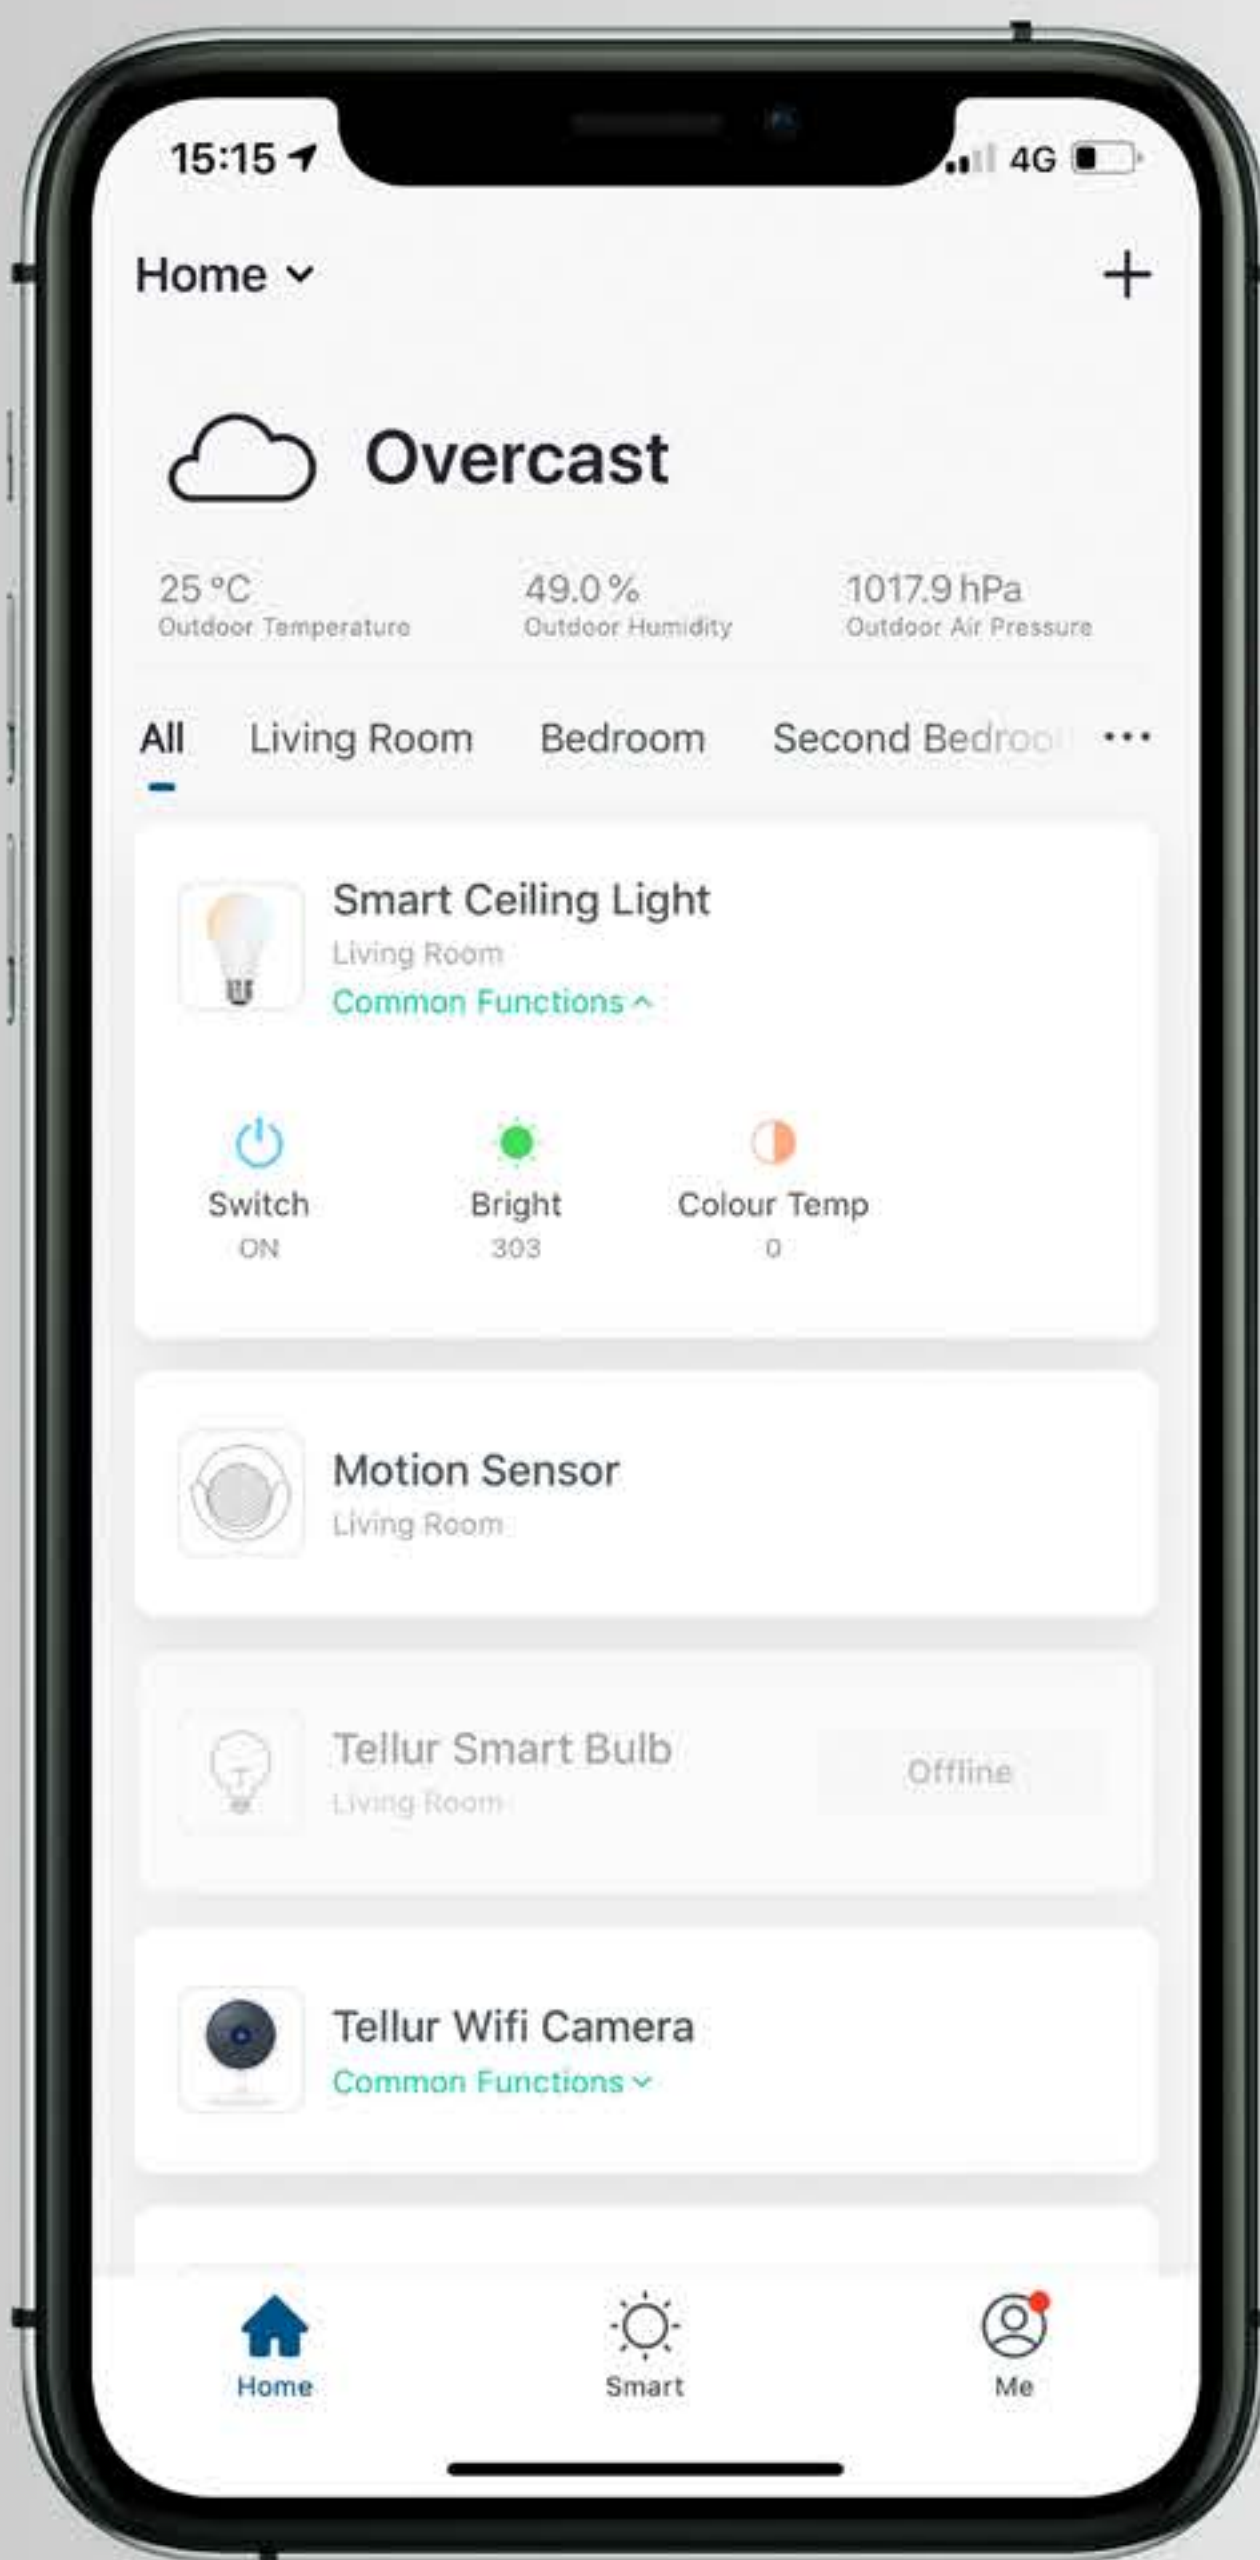

# ADJUSTABLE LIGHT

From warm to cool and bright to dim, adjust your light to best suit your activity.

**3000K**

**Warm light**

**4500K**

**Natural light**

**6500K**

**Cool light**

# POWERFUL. LONG-LASTING.

Enjoy a powerful, long-lasting light with a generous beam angle.

2400 lumens

**Powerful light**

15000h

**Lifetime**

120°

**Beam angle**

# WiFi CONNECTIVITY

No master hub or subscription needed – just connect the sensor to Tellur Smart app.

Up to 150  
connected devices

Only compatible with  
**2.4GHz wireless network**

Easy and intuitive  
installation

# REMOTE & VOCAL CONTROL

Remote control via Tellur Smart app.  
Vocal control via Amazon Alexa and Google Assistant.

Power, intensity and color temperature control

„Alexa, dim kitchen ceiling light”

Vocal activation and adjustments