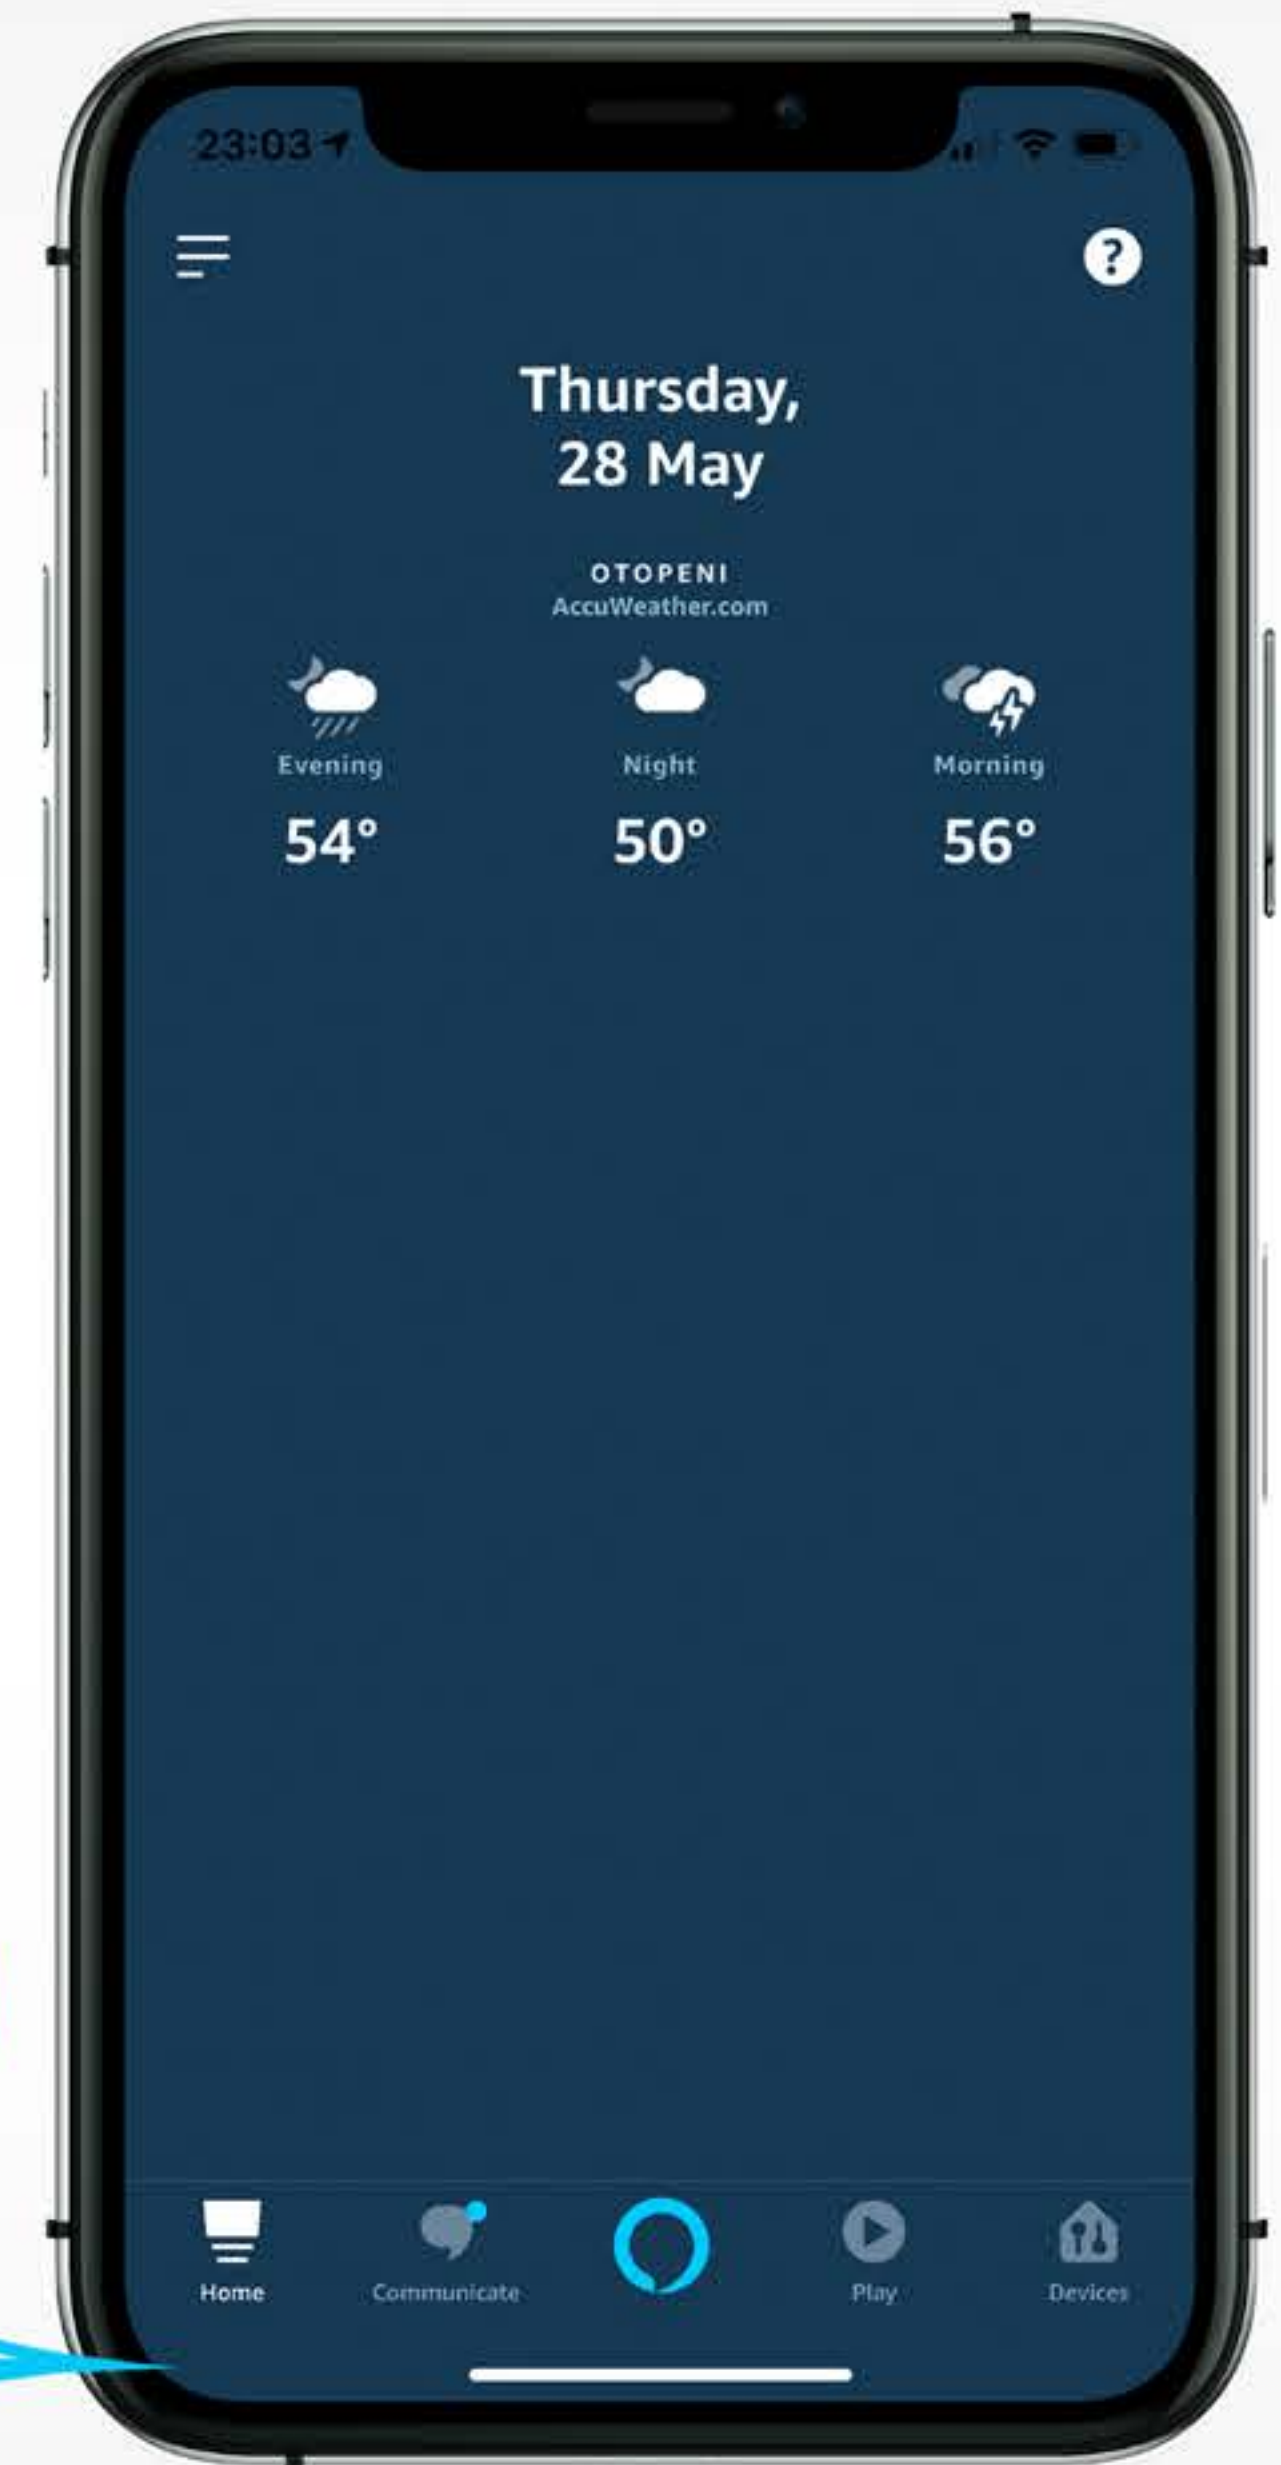

# POWERFUL. LONG-LASTING.

Enjoy a powerful, long-lasting light with a generous beam angle.

2400 lumens

**Powerful light**

15000h

**Lifetime**

120°

**Beam angle**

# WiFi CONNECTIVITY

No master hub or subscription needed – just connect the sensor to Tellur Smart app.

Up to 150  
connected devices

Only compatible with  
**2.4GHz wireless network**

Easy and intuitive  
installation

# REMOTE & VOCAL CONTROL

Remote control via Tellur Smart app.  
Vocal control via Amazon Alexa and Google Assistant.

Power, intensity and color temperature control

„Alexa, dim kitchen ceiling light”

Vocal activation and adjustments