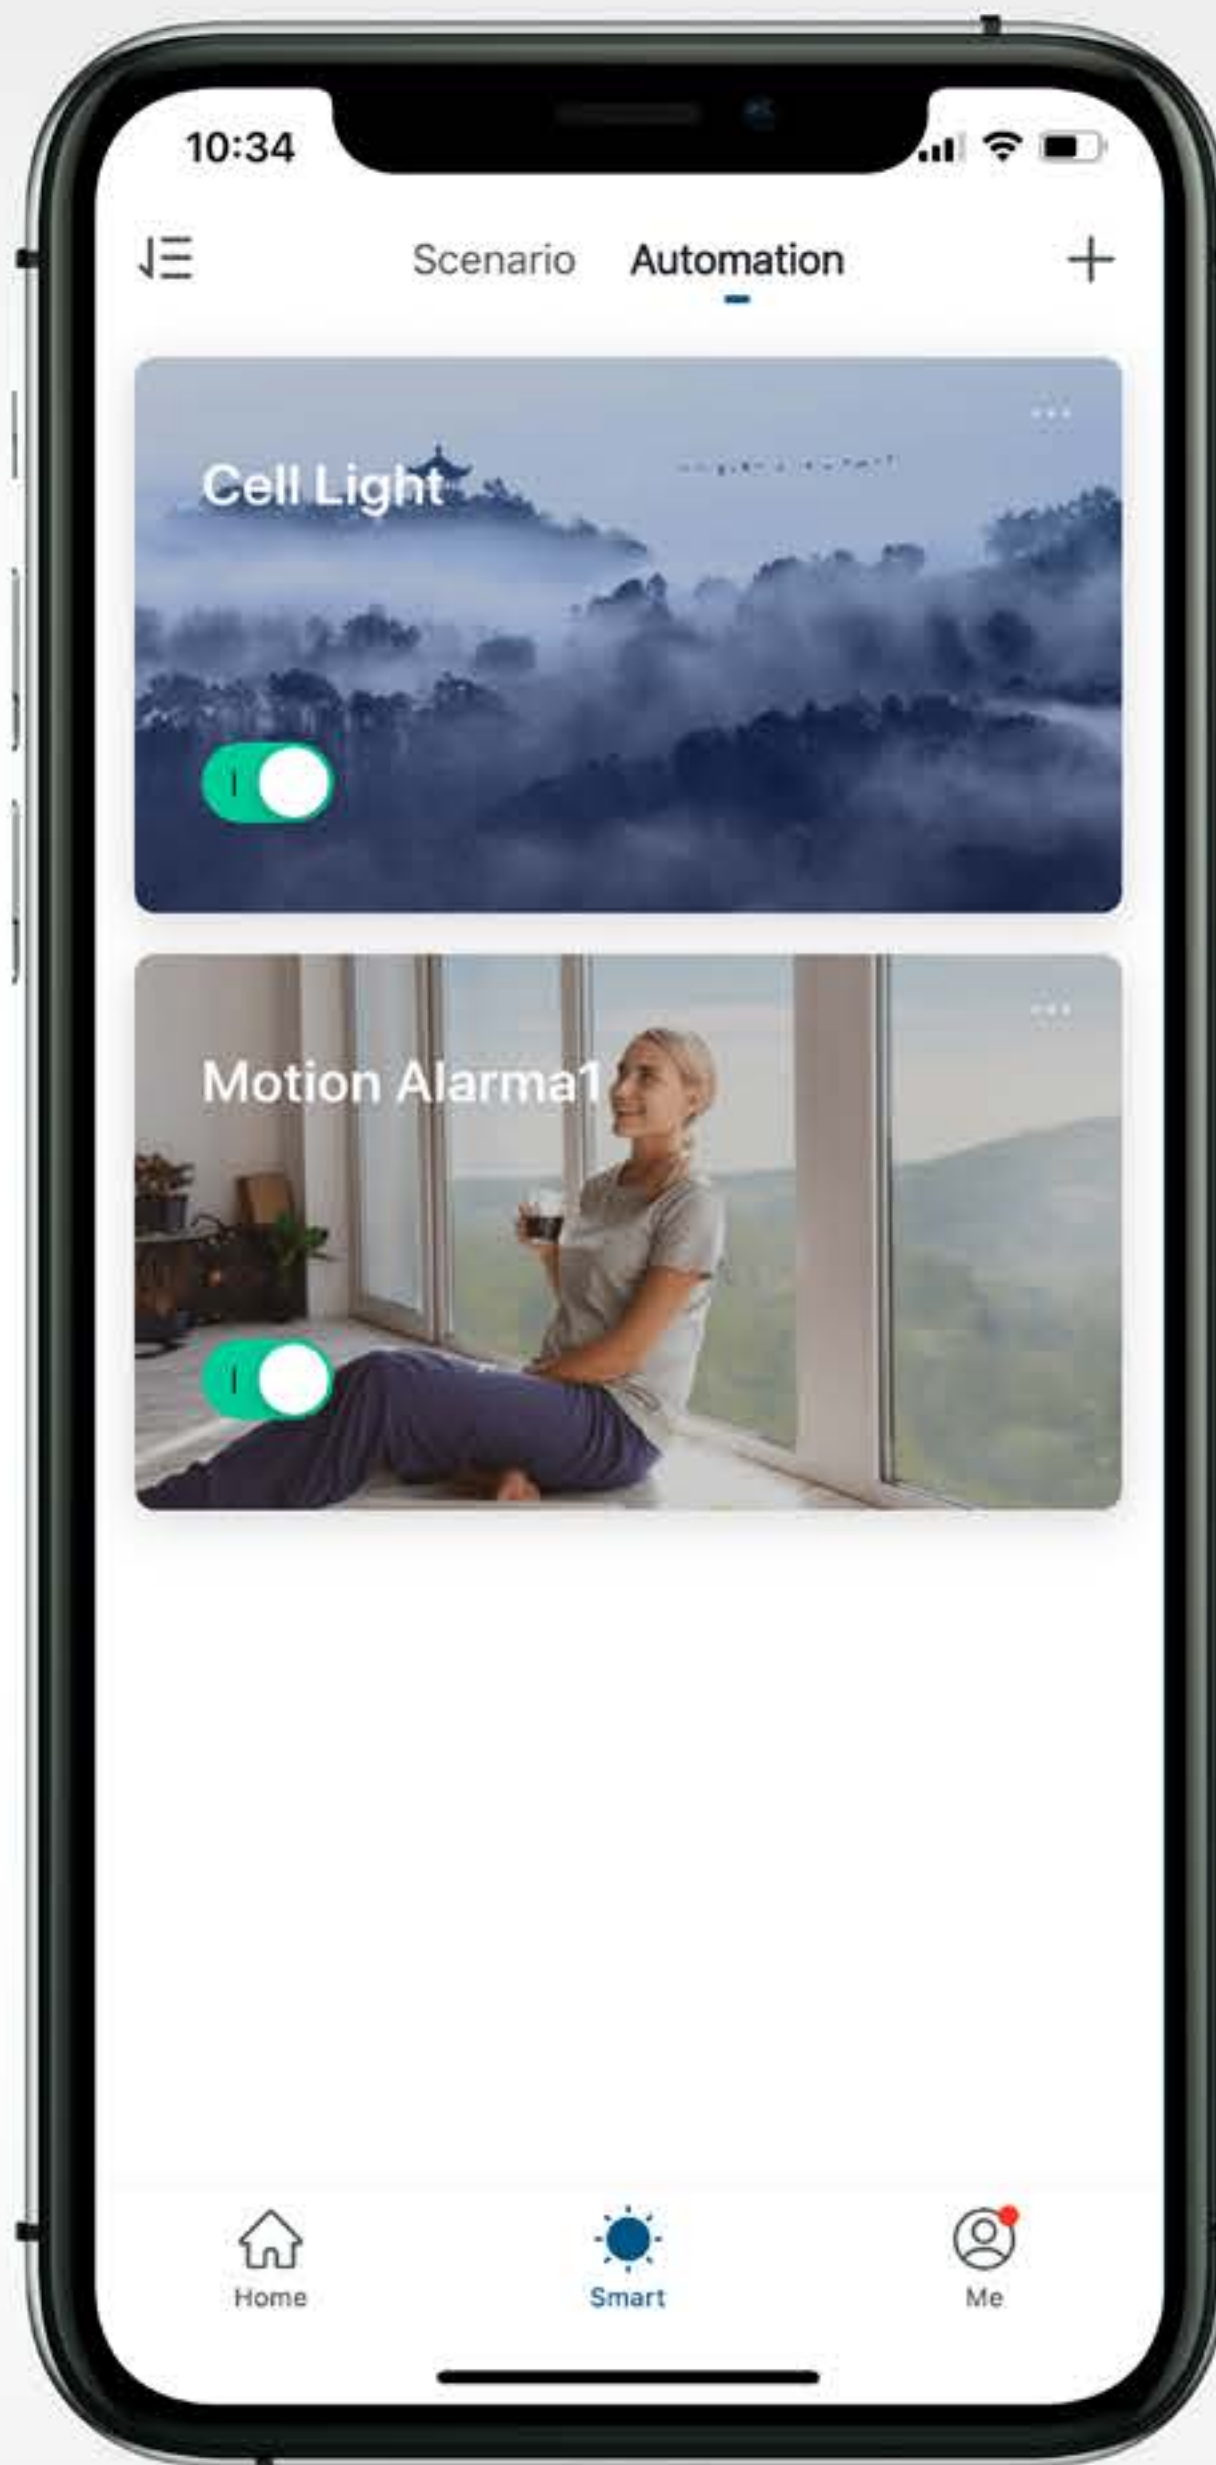

# ADJUSTABLE LIGHT

From warm to cool and bright to dim, adjust your light to best suit your activity.

**3000K**

**Warm light**

**4500K**

**Natural light**

**6500K**

**Cool light**

# POWERFUL. LONG-LASTING.

Enjoy a powerful, long-lasting light with a generous beam angle.

2400 lumens

**Powerful light**

15000h

**Lifetime**

120°

**Beam angle**

# REMOTE & VOCAL CONTROL

Remote control via Tellur Smart app.  
Vocal control via Amazon Alexa and Google Assistant.

Power, intensity and color temperature control

„Alexa, dim kitchen ceiling light”

Vocal activation and adjustments

# SMART FUNCTIONS

Enjoy a smarter lighting with timer, schedule, smart and automation scenarios.

Control multiple devices with just one command.

Execute automatically based on specific conditions.

Share device with your family members.