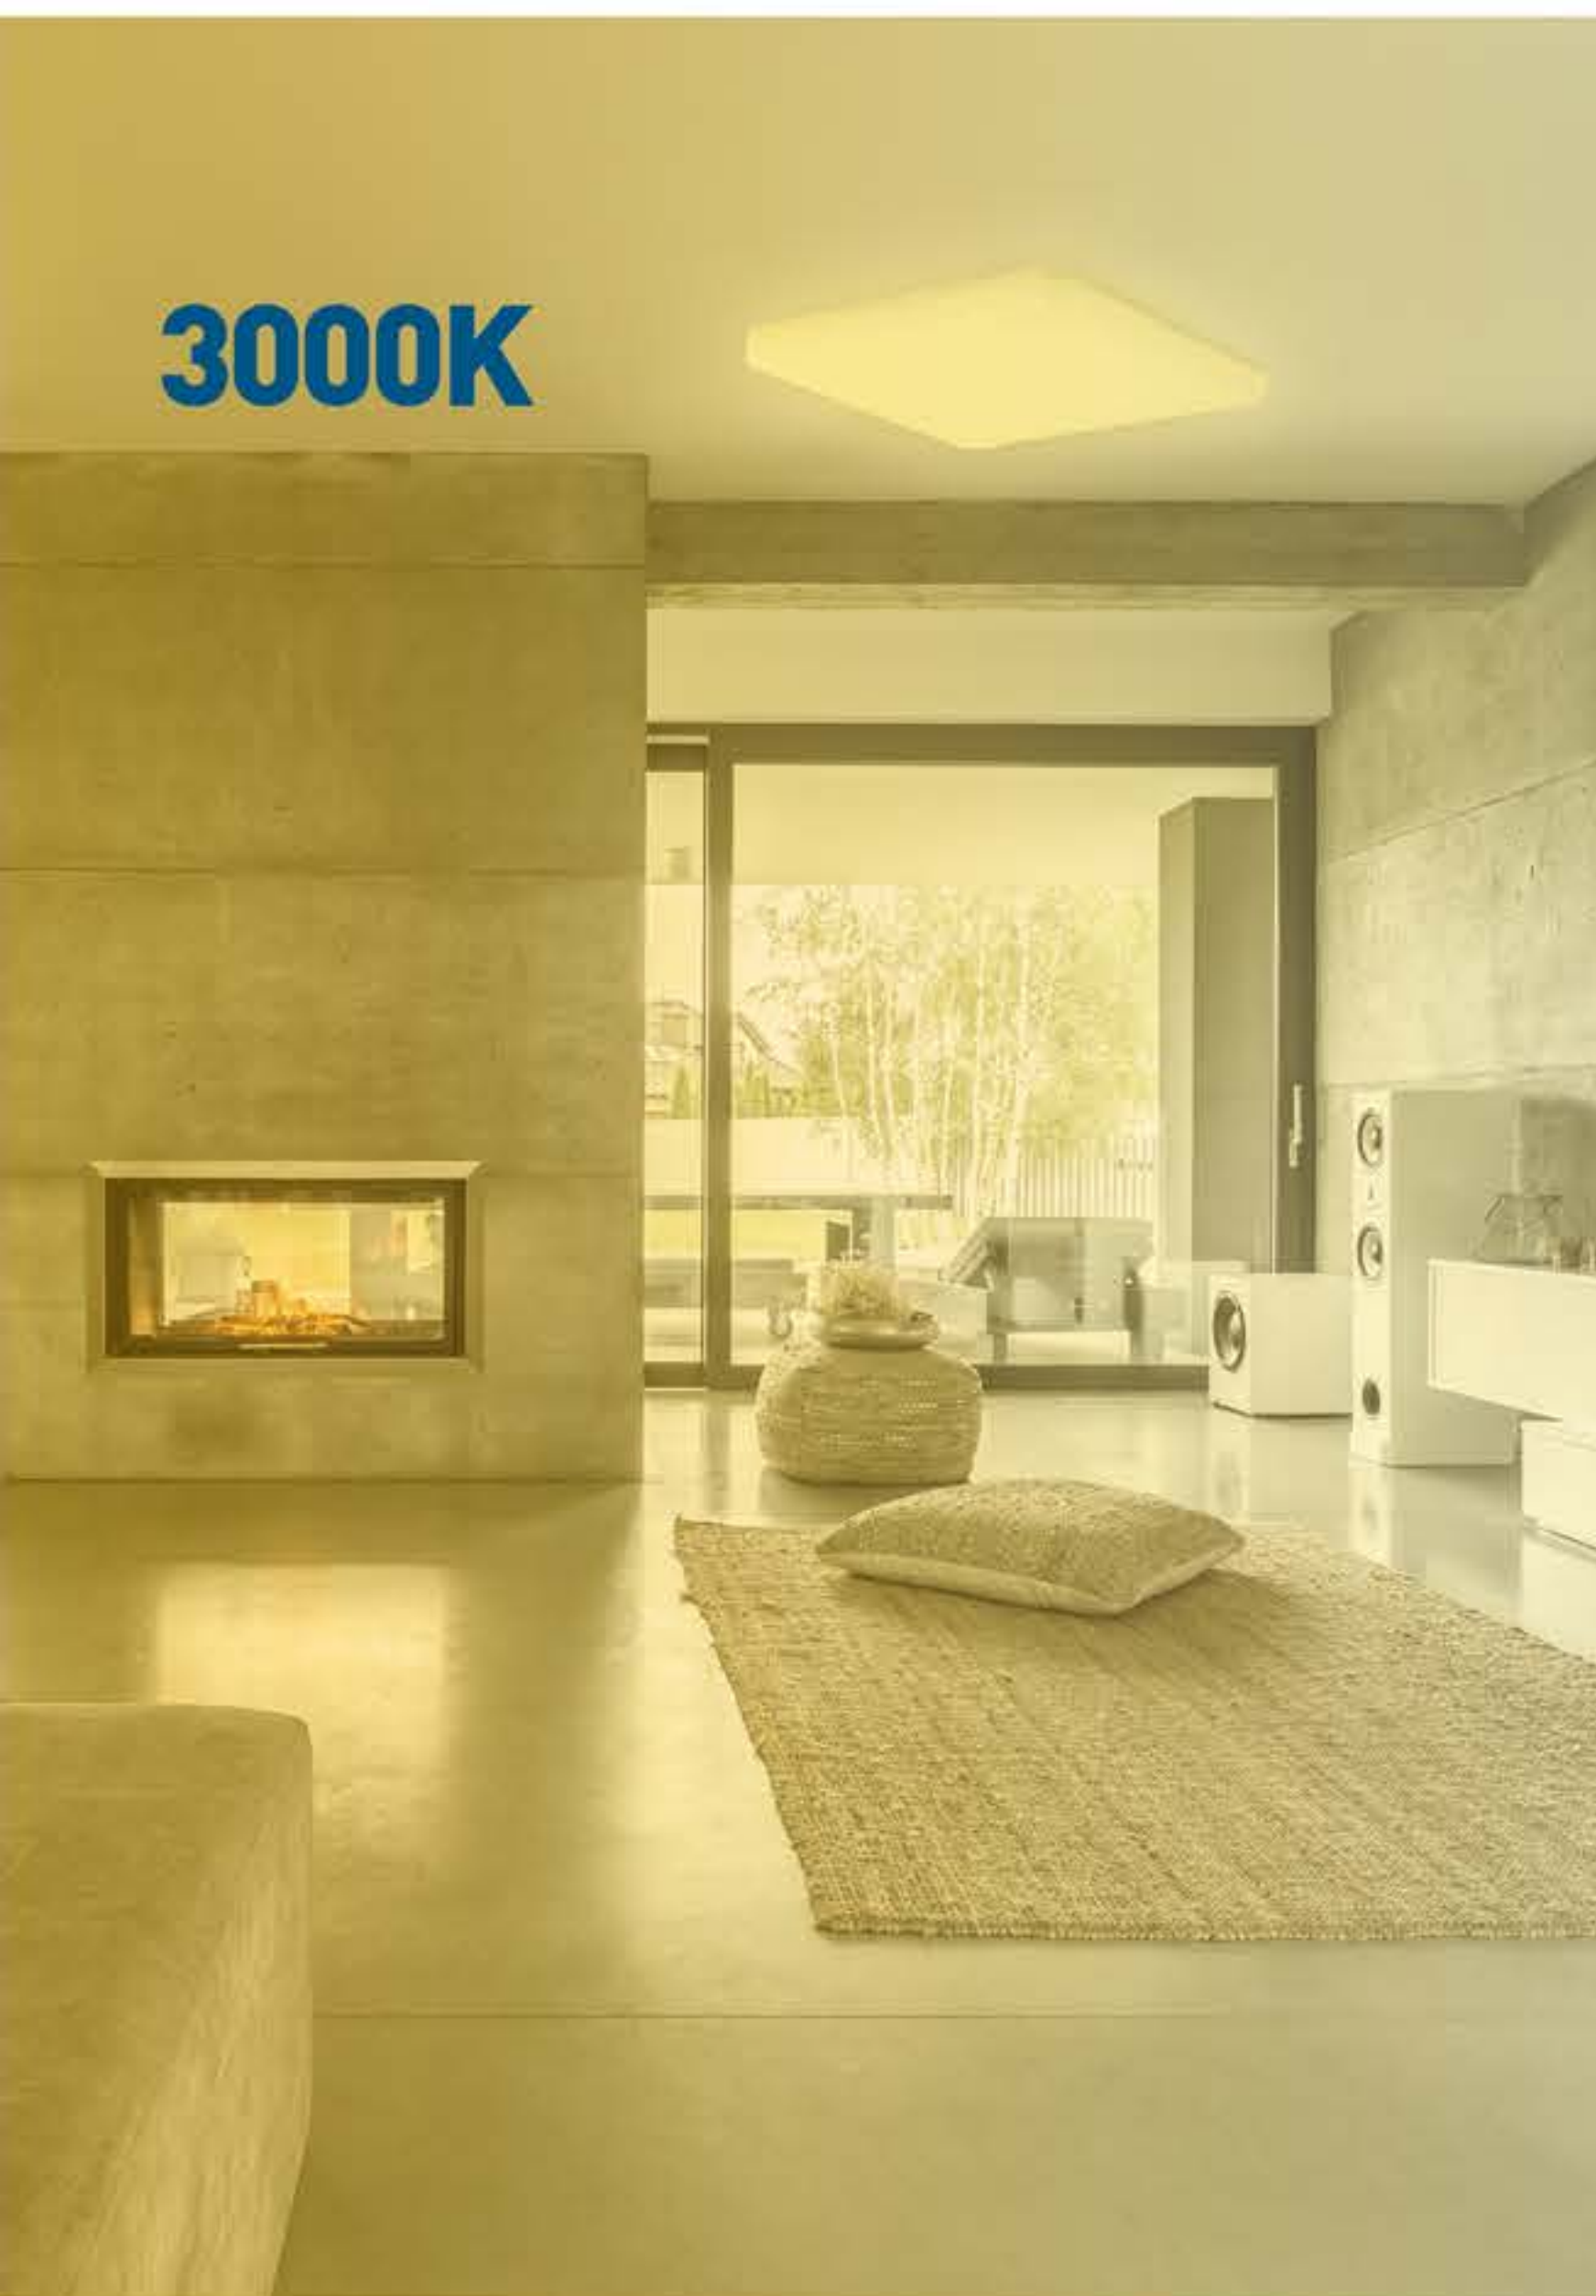

# ADJUSTABLE LIGHT

From warm to cool and bright to dim, adjust your light to best suit your activity.

**3000K**

**Warm light**

**4500K**

**Natural light**

**6500K**

**Cool light**

# POWERFUL. LONG-LASTING.

Enjoy a powerful, long-lasting light with a generous beam angle.

2400 lumens

**Powerful light**

15000h

**Lifetime**

120°

**Beam angle**