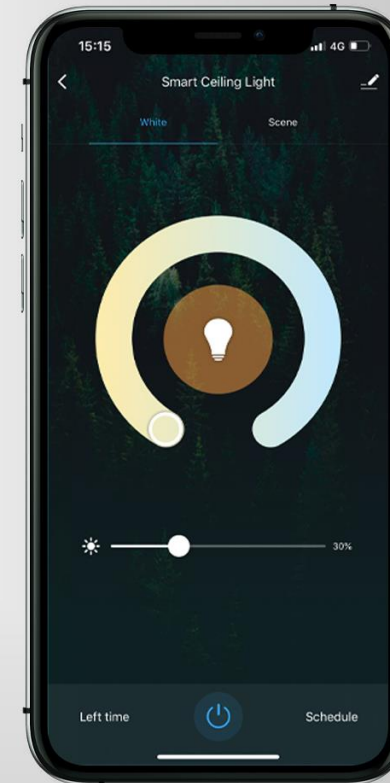

Power, intensity and color temperature control

Remote control via Tellur Smart app.
Vocal control via :

Siri

Amazon
Alexa

Google
Assistant

ADJUSTABLE LIGHT

From warm to cool and bright to dim, adjust your light to best suit your activity.

3000K

4500K

6500K

Warm light

Natural light

Cool light

PROTECTION

IP54 rated, dust and water resistant.

Lifetime

120°

Beam angle

24W

**Low energy
consumption**

WiFi CONNECTIVITY

No master hub or subscription needed – just connect the ceiling light to Tellur Smart app.

Up to 150
connected devices

Only compatible with
2.4GHz wireless networks

Easy and intuitive
installation

SMART FUNCTIONS

Enjoy a smarter lighting with timer, schedule, smart and automation scenarios.

Control multiple devices with just one command.