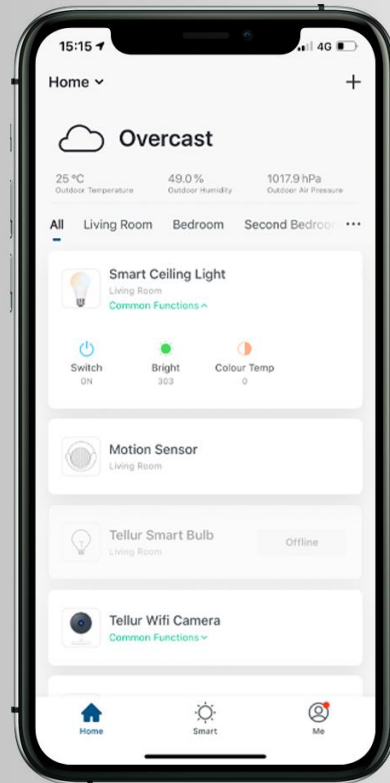

Smart WiFi LED Ceiling Light
TLL331141

Smart light

WiFi Ceiling Light, 24W, Square, White

Works with

Siri

Amazon
Alexa

Google
Assistant

REMOTE & VOCAL CONTROL

Power, intensity and color temperature control

Remote control via Tellur Smart app.
Vocal control via :

Siri

Amazon
Alexa

Google
Assistant

ADJUSTABLE LIGHT

From warm to cool and bright to dim, adjust your light to best suit your activity.

Lifetime

120°

Beam angle

24W

**Low energy
consumption**

WiFi CONNECTIVITY

No master hub or subscription needed – just connect the ceiling light to Tellur Smart app.

Up to 150
connected devices

Only compatible with
2.4GHz wireless networks

Easy and intuitive
installation

SMART FUNCTIONS

Enjoy a smarter lighting with timer, schedule, smart and automation scenarios.

Control multiple devices with just one command.