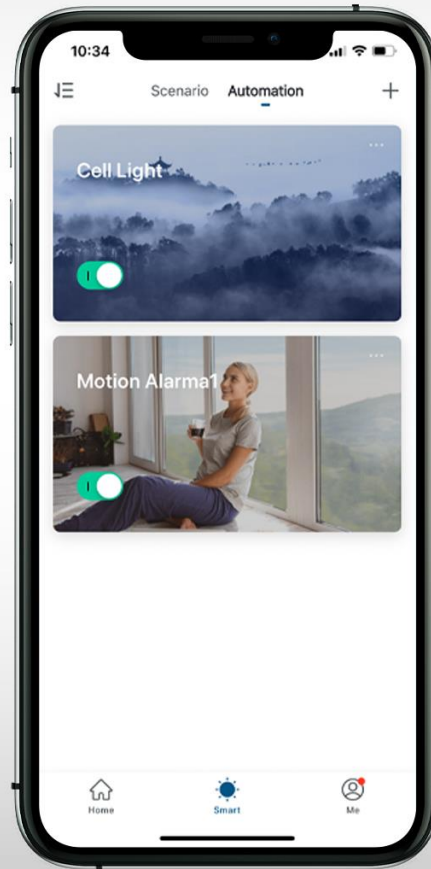

Smart WiFi LED Ceiling Light
TLL331141

Smart light

WiFi Ceiling Light, 24W, Square, White

Works with

Siri

Amazon
Alexa

Google
Assistant

REMOTE & VOCAL CONTROL

Power, intensity and color temperature control

Remote control via Tellur Smart app.
Vocal control via :

Siri

Amazon
Alexa

Google
Assistant

ADJUSTABLE LIGHT

From warm to cool and bright to dim, adjust your light to best suit your activity.

Only compatible with
2.4GHz wireless networks

Easy and intuitive
installation

SMART FUNCTIONS

Enjoy a smarter lighting with timer, schedule, smart and automation scenarios.

Control multiple devices with just one command.

Execute automatically based on specific conditions.

Share device with your family members.

Technical specs	
Input voltage:	AC 220V-240V 50Hz
Color temperature:	3000-6500K
Putere:	24W
Lumens:	Up to 2400lm
Beam angle:	120°
Lifetime:	15000h
APP name:	Tellur Smart
Amazon Alexa:	Yes, compatible
Google Assistant:	Yes, compatible
Siri Shortcuts:	Yes, compatible
Wireless frequency:	2.4GHz
WiFi standard:	IEEE 802.11b/g/n
Security:	WPA-PSK/ WPA2-PSK /WPA/WPA2/WEP
Encryption type:	WEP/TKIP/AES
CRI:	Ra>80
Dimmable:	Yes
Waterproof/Dustproof:	IP54 standard
Compatibility	Devices with Android 6 / iOS 11 or higher
Dimensions:	33cm x 33cm x 5cm
Weight:	880g
Color:	White
Package includes:	1 x WiFi LED Ceiling Light Fixing screws
Package dimensions:	33.5cm x 33.5cm x 5.5cm
Package weight:	1000g
Product code:	TLL331141
EAN:	5949120002417