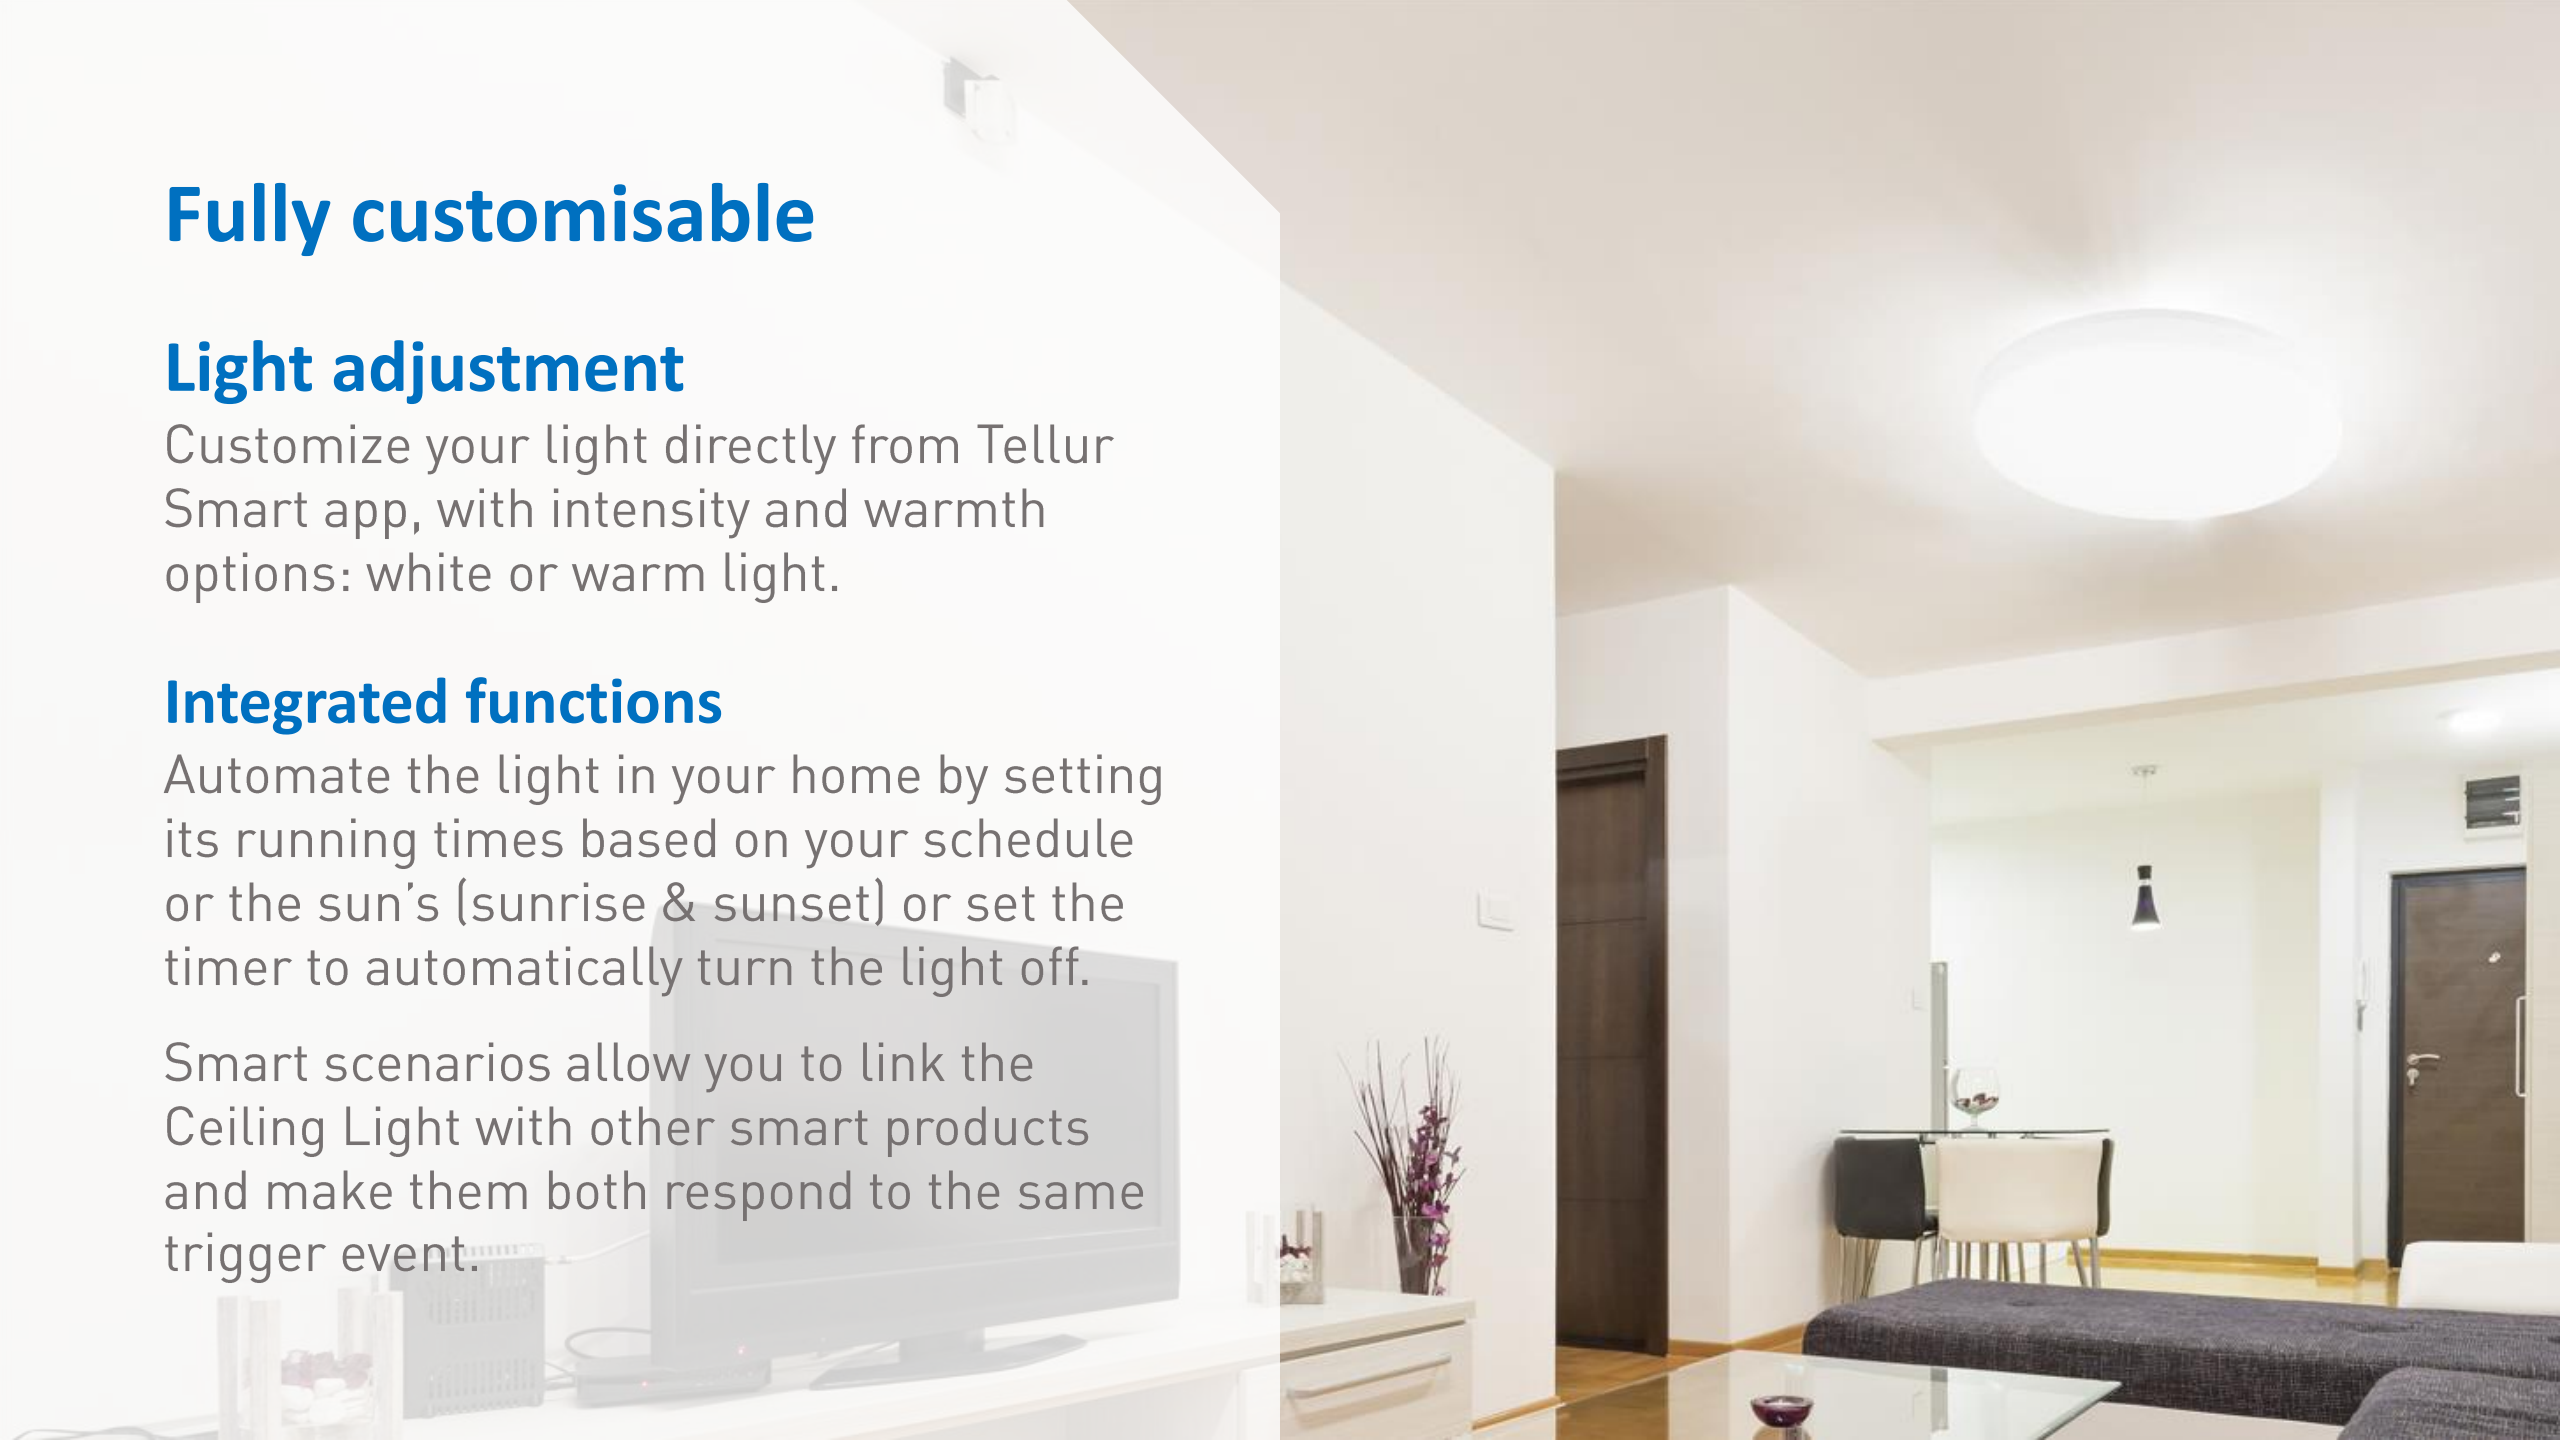

Tellur WiFi Ceiling Light, 24W, Round
TLL331131

Fully customisable

Light adjustment

Customize your light directly from Tellur Smart app, with intensity and warmth options: white or warm light.

Integrated functions

Automate the light in your home by setting its running times based on your schedule or the sun's (sunrise & sunset) or set the timer to automatically turn the light off.

Smart scenarios allow you to link the Ceiling Light with other smart products and make them both respond to the same trigger event.

Powerful light

Enjoy a powerful light with up to 2400 lumens and a generous beam angle of 120°.

Ingress protection & durability

With an IP54 protection rating, waterproof and dustproof, the Smart Ceiling Light can be installed in any room of your house, including kitchen, bathroom or storage rooms.

Input voltage:	AC 220V-240V 50Hz
Color temperature:	3000-6500K
Power:	24W
Lumens:	Up to 2400lm
Beam angle:	120°
Lifetime:	15000h
Wireless frequency:	2.4GHz
WiFi standard:	IEEE 802.11b/g/n
Security:	WPA-PSK/ WPA2-PSK /WPA/WPA2/WEP/WPS2/WAPI
Encryption type:	WEP/TKIP/AES
CRI:	Ra>80
Dimmable:	Yes
Waterproof/Dustproof:	IP54 standard
Compatibility	Devices with Android 4.1 / iOS 8 or higher
Dimensions:	33cm x 5cm
Weight:	880g
Color:	White