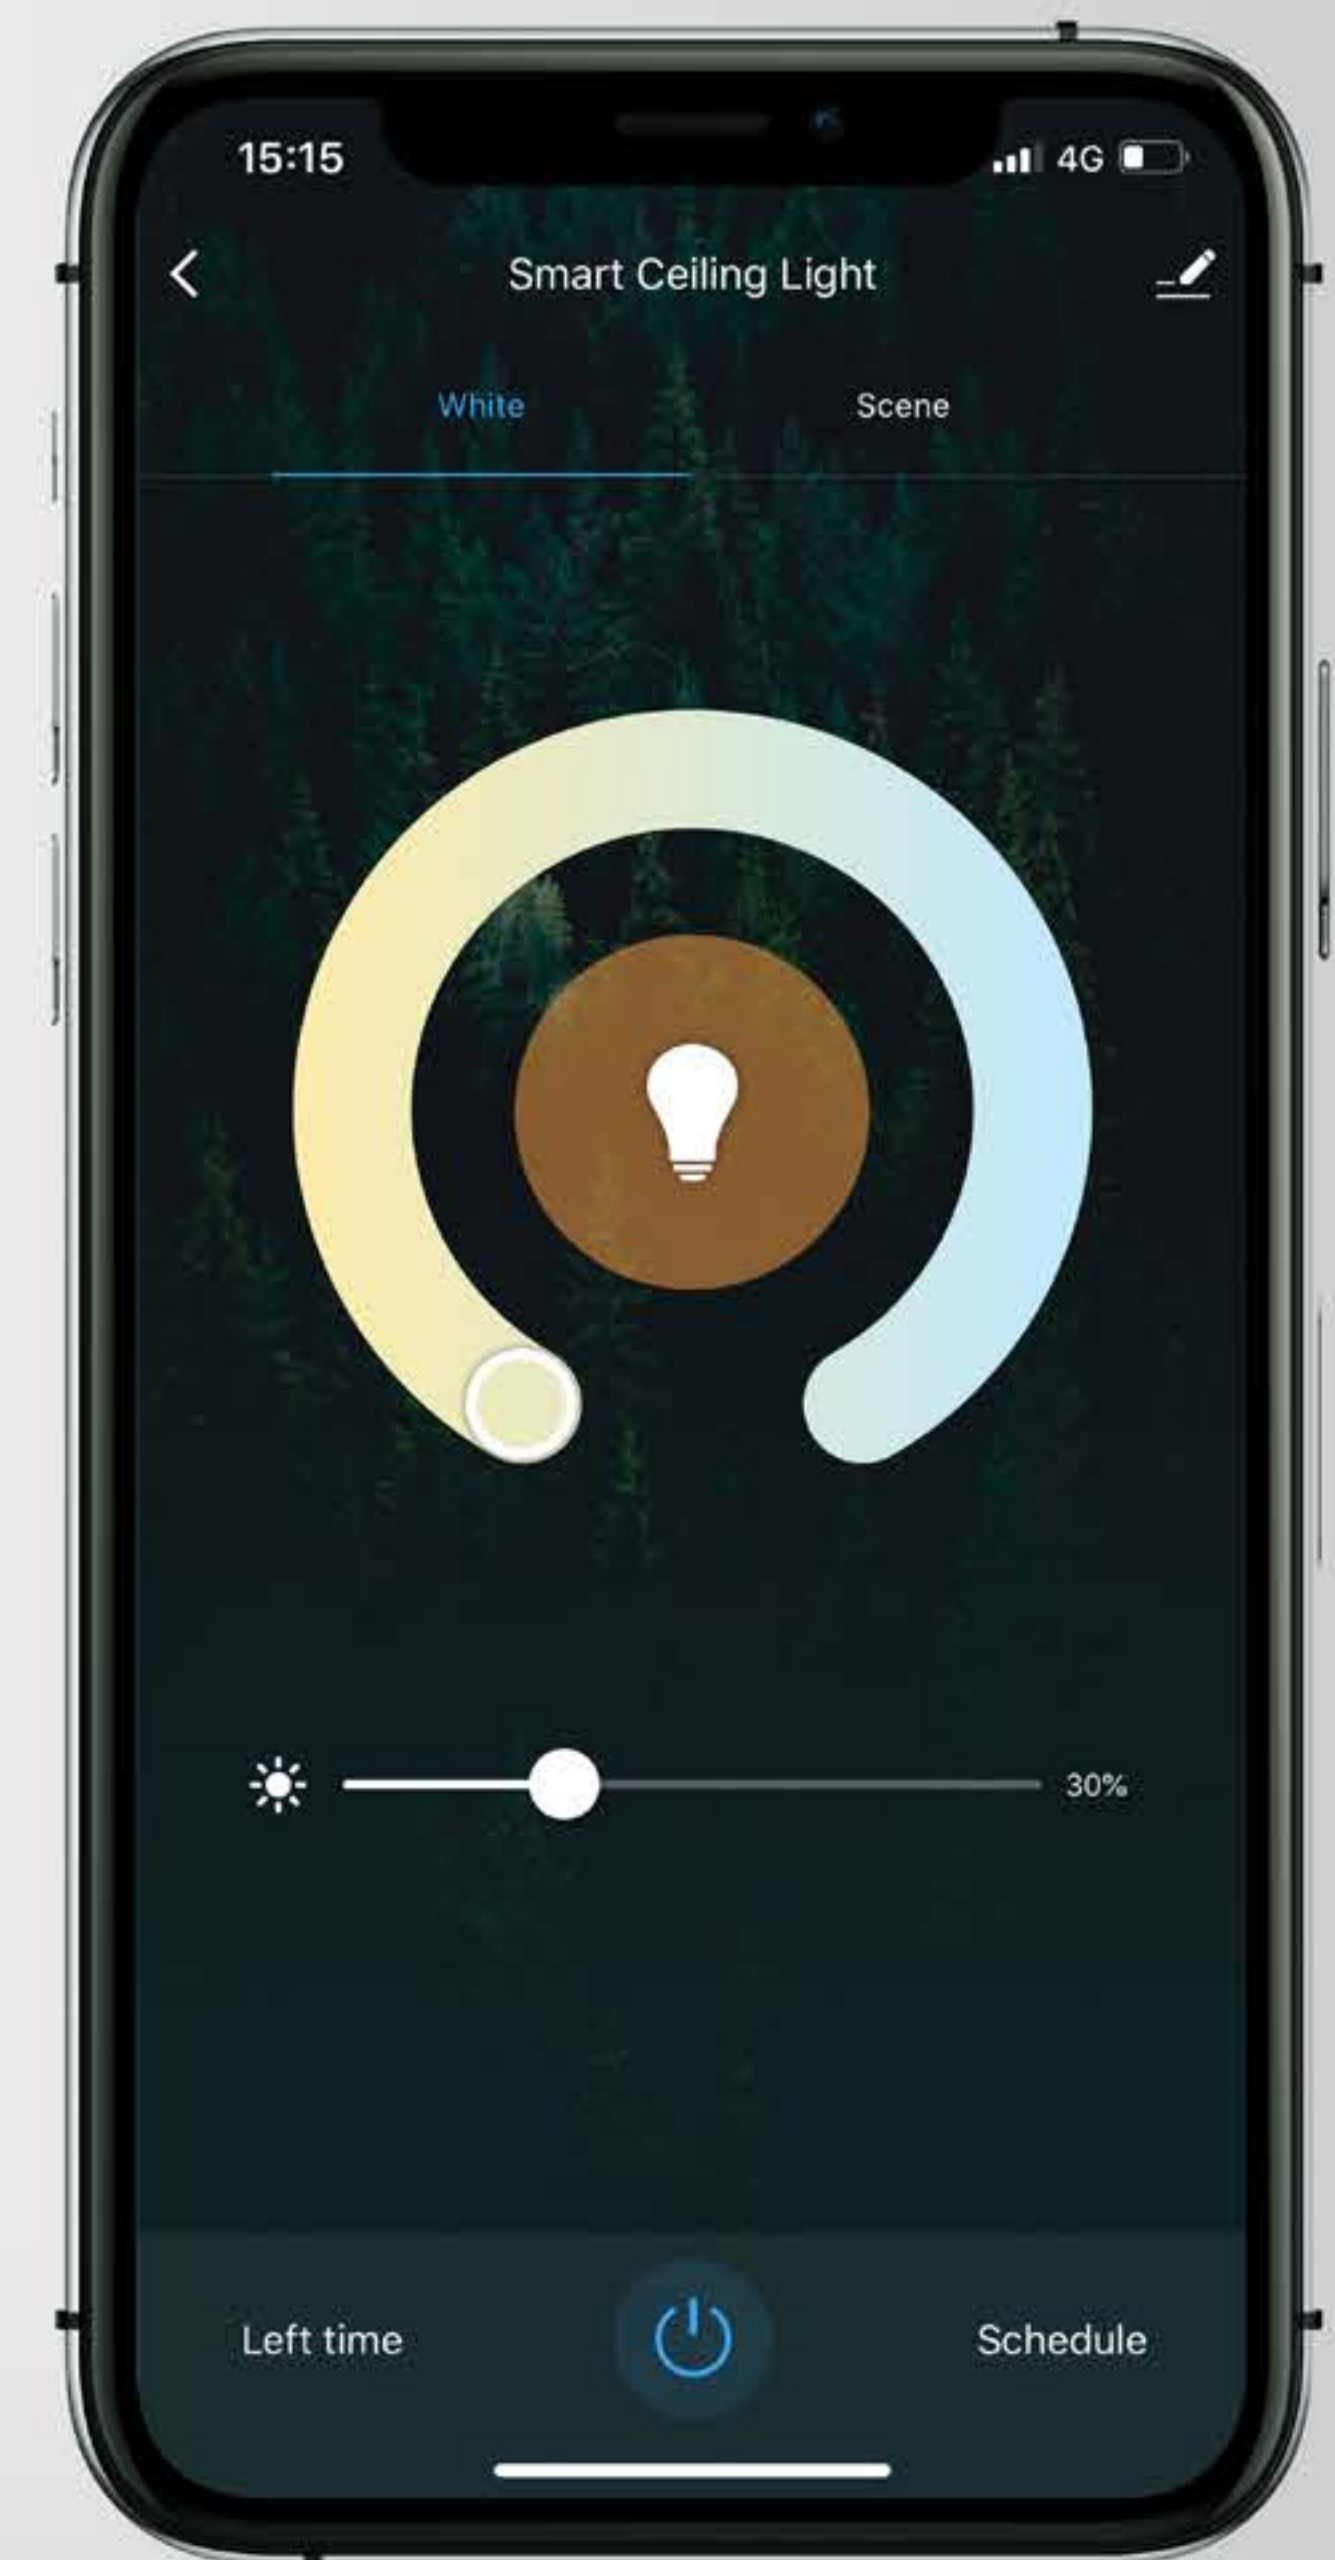

ADJUSTABLE LIGHT

From warm to cool and bright to dim, adjust your light to best suit your activity.

3000K

Warm light

4500K

Natural light

6500K

Cool light

POWERFUL. LONG-LASTING.

Enjoy a powerful, long-lasting light with a generous beam angle.

Powerful light

Lifetime

Beam angle

**Low energy
consumption**

Energy class

INGRESS PROTECTION 54

IP54 rated, dust and water resistant.

Kitchens

Bathrooms

Storage rooms

WiFi CONNECTIVITY

No master hub or subscription needed – just connect the ceiling light to Tellur Smart app.

Up to 150
connected devices

Only compatible with
2.4GHz wireless networks

Easy and intuitive
installation

REMOTE & VOCAL CONTROL

Remote control via Tellur Smart app.
Vocal control via Amazon Alexa and Google Assistant.

Power, intensity and color temperature control