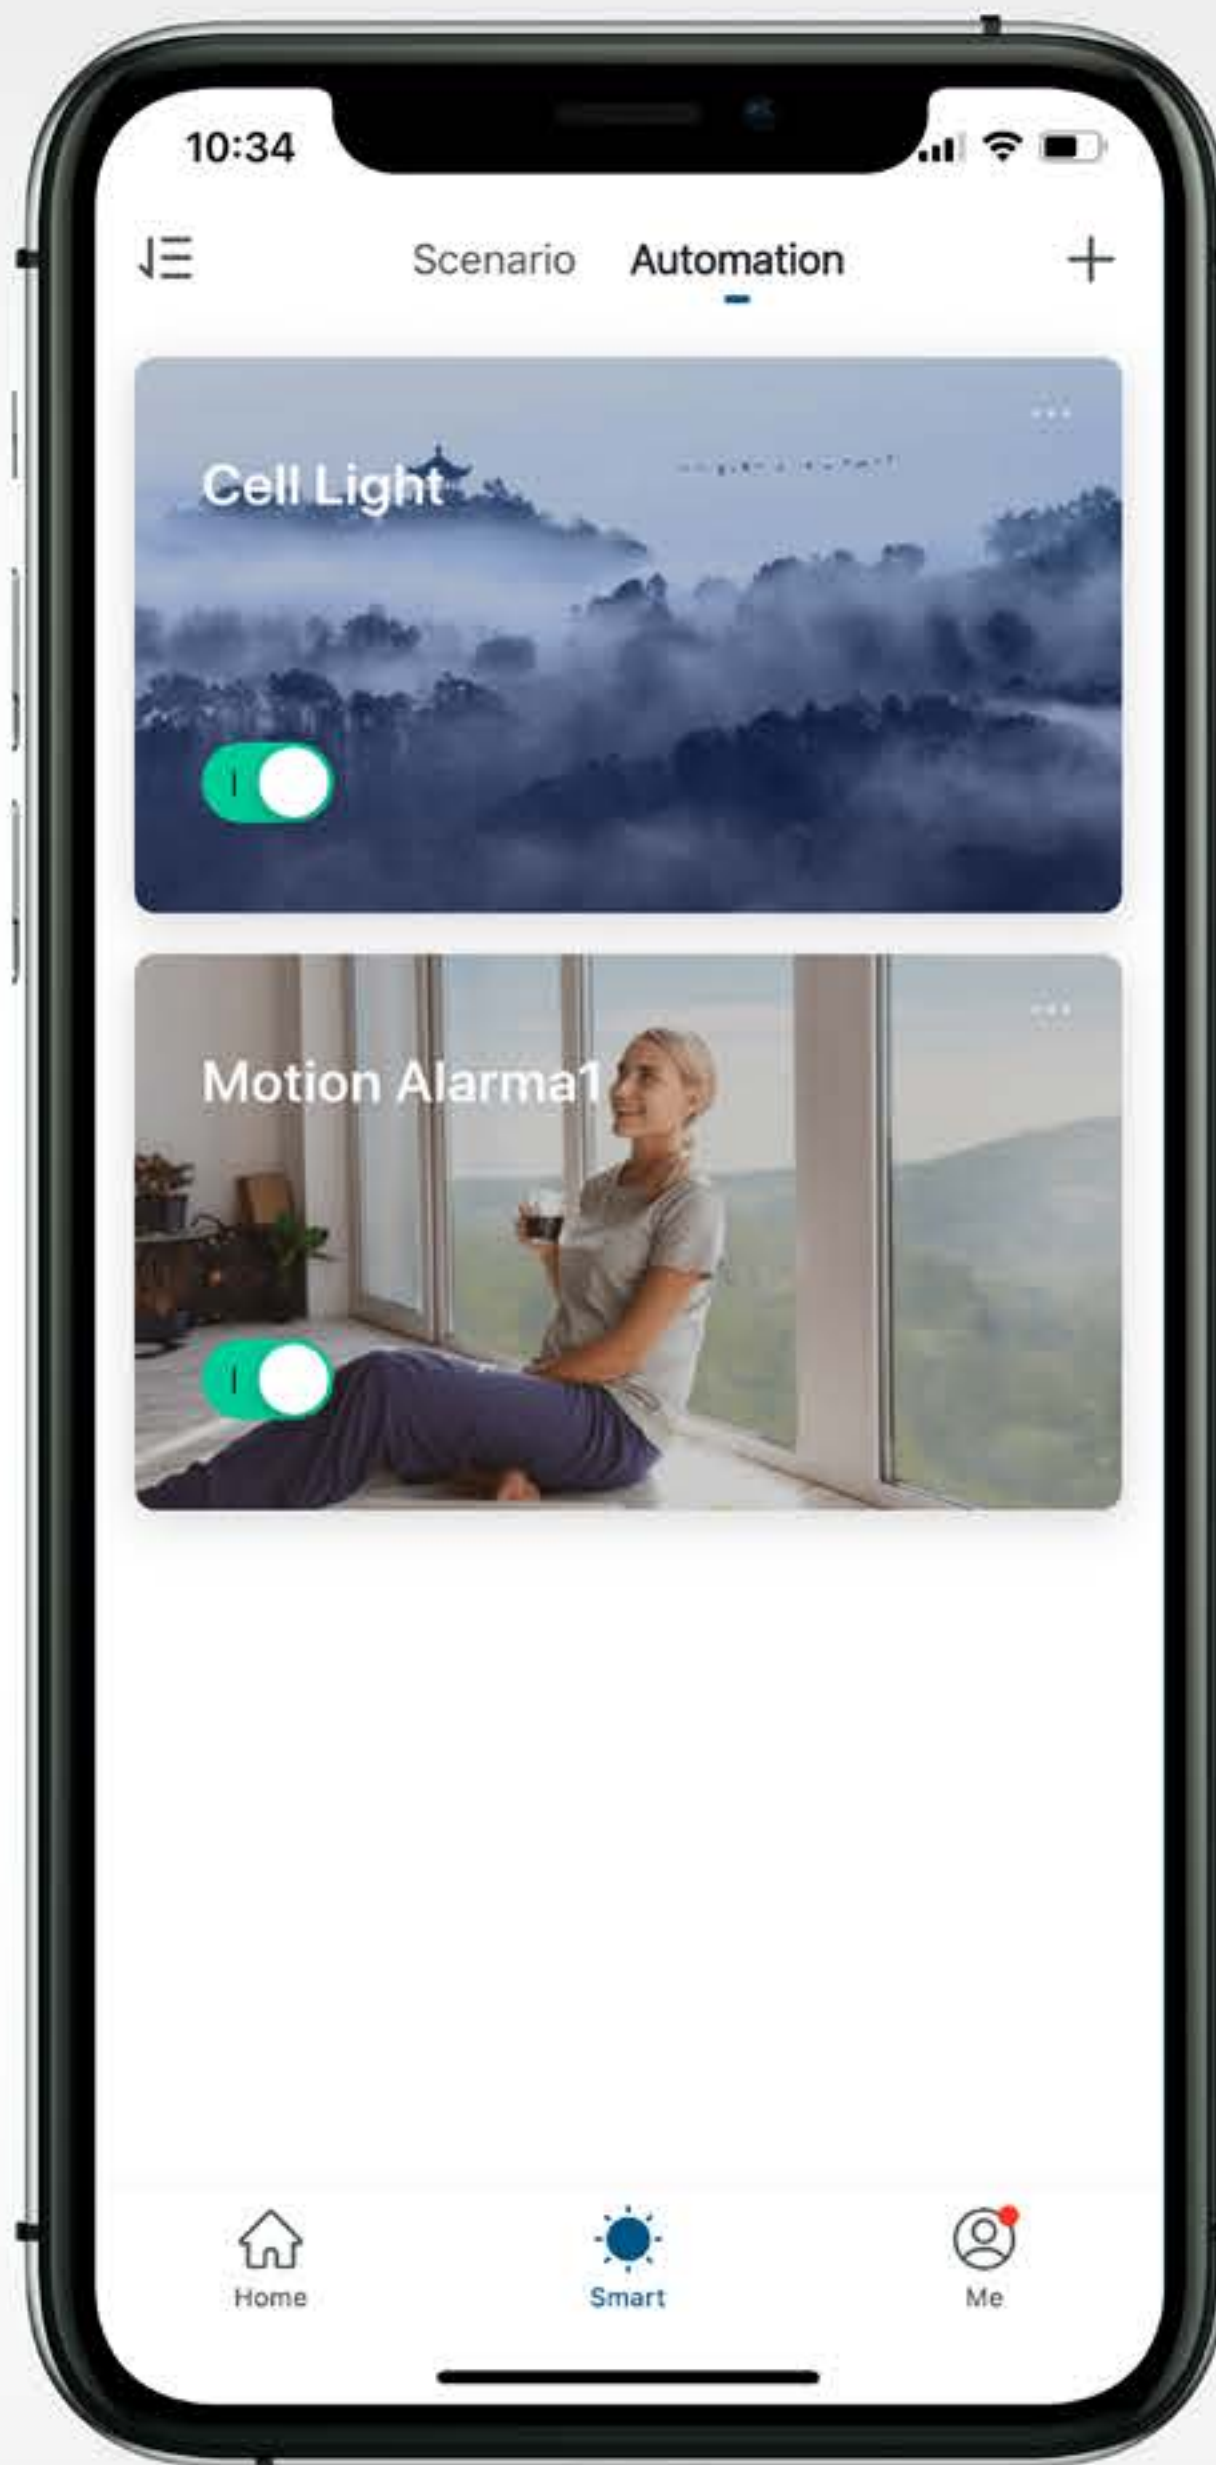

ADJUSTABLE LIGHT

From warm to cool and bright to dim, adjust your light to best suit your activity.

3000K

Warm light

4500K

Natural light

6500K

Cool light

POWERFUL. LONG-LASTING.

Enjoy a powerful, long-lasting light with a generous beam angle.

Powerful light

Lifetime

Beam angle

**Low energy
consumption**

Energy class

INGRESS PROTECTION 54

Only compatible with
2.4GHz wireless networks

Easy and intuitive
installation

REMOTE & VOCAL CONTROL

Remote control via Tellur Smart app.
Vocal control via Amazon Alexa and Google Assistant.

Power, intensity and color temperature control

„Alexa, dim kitchen ceiling light”

Vocal activation and adjustments

Google Assistant

Amazon Alexa

SMART FUNCTIONS

Enjoy a smarter lighting with timer, schedule, smart and automation scenarios.

Control multiple devices with just one command.