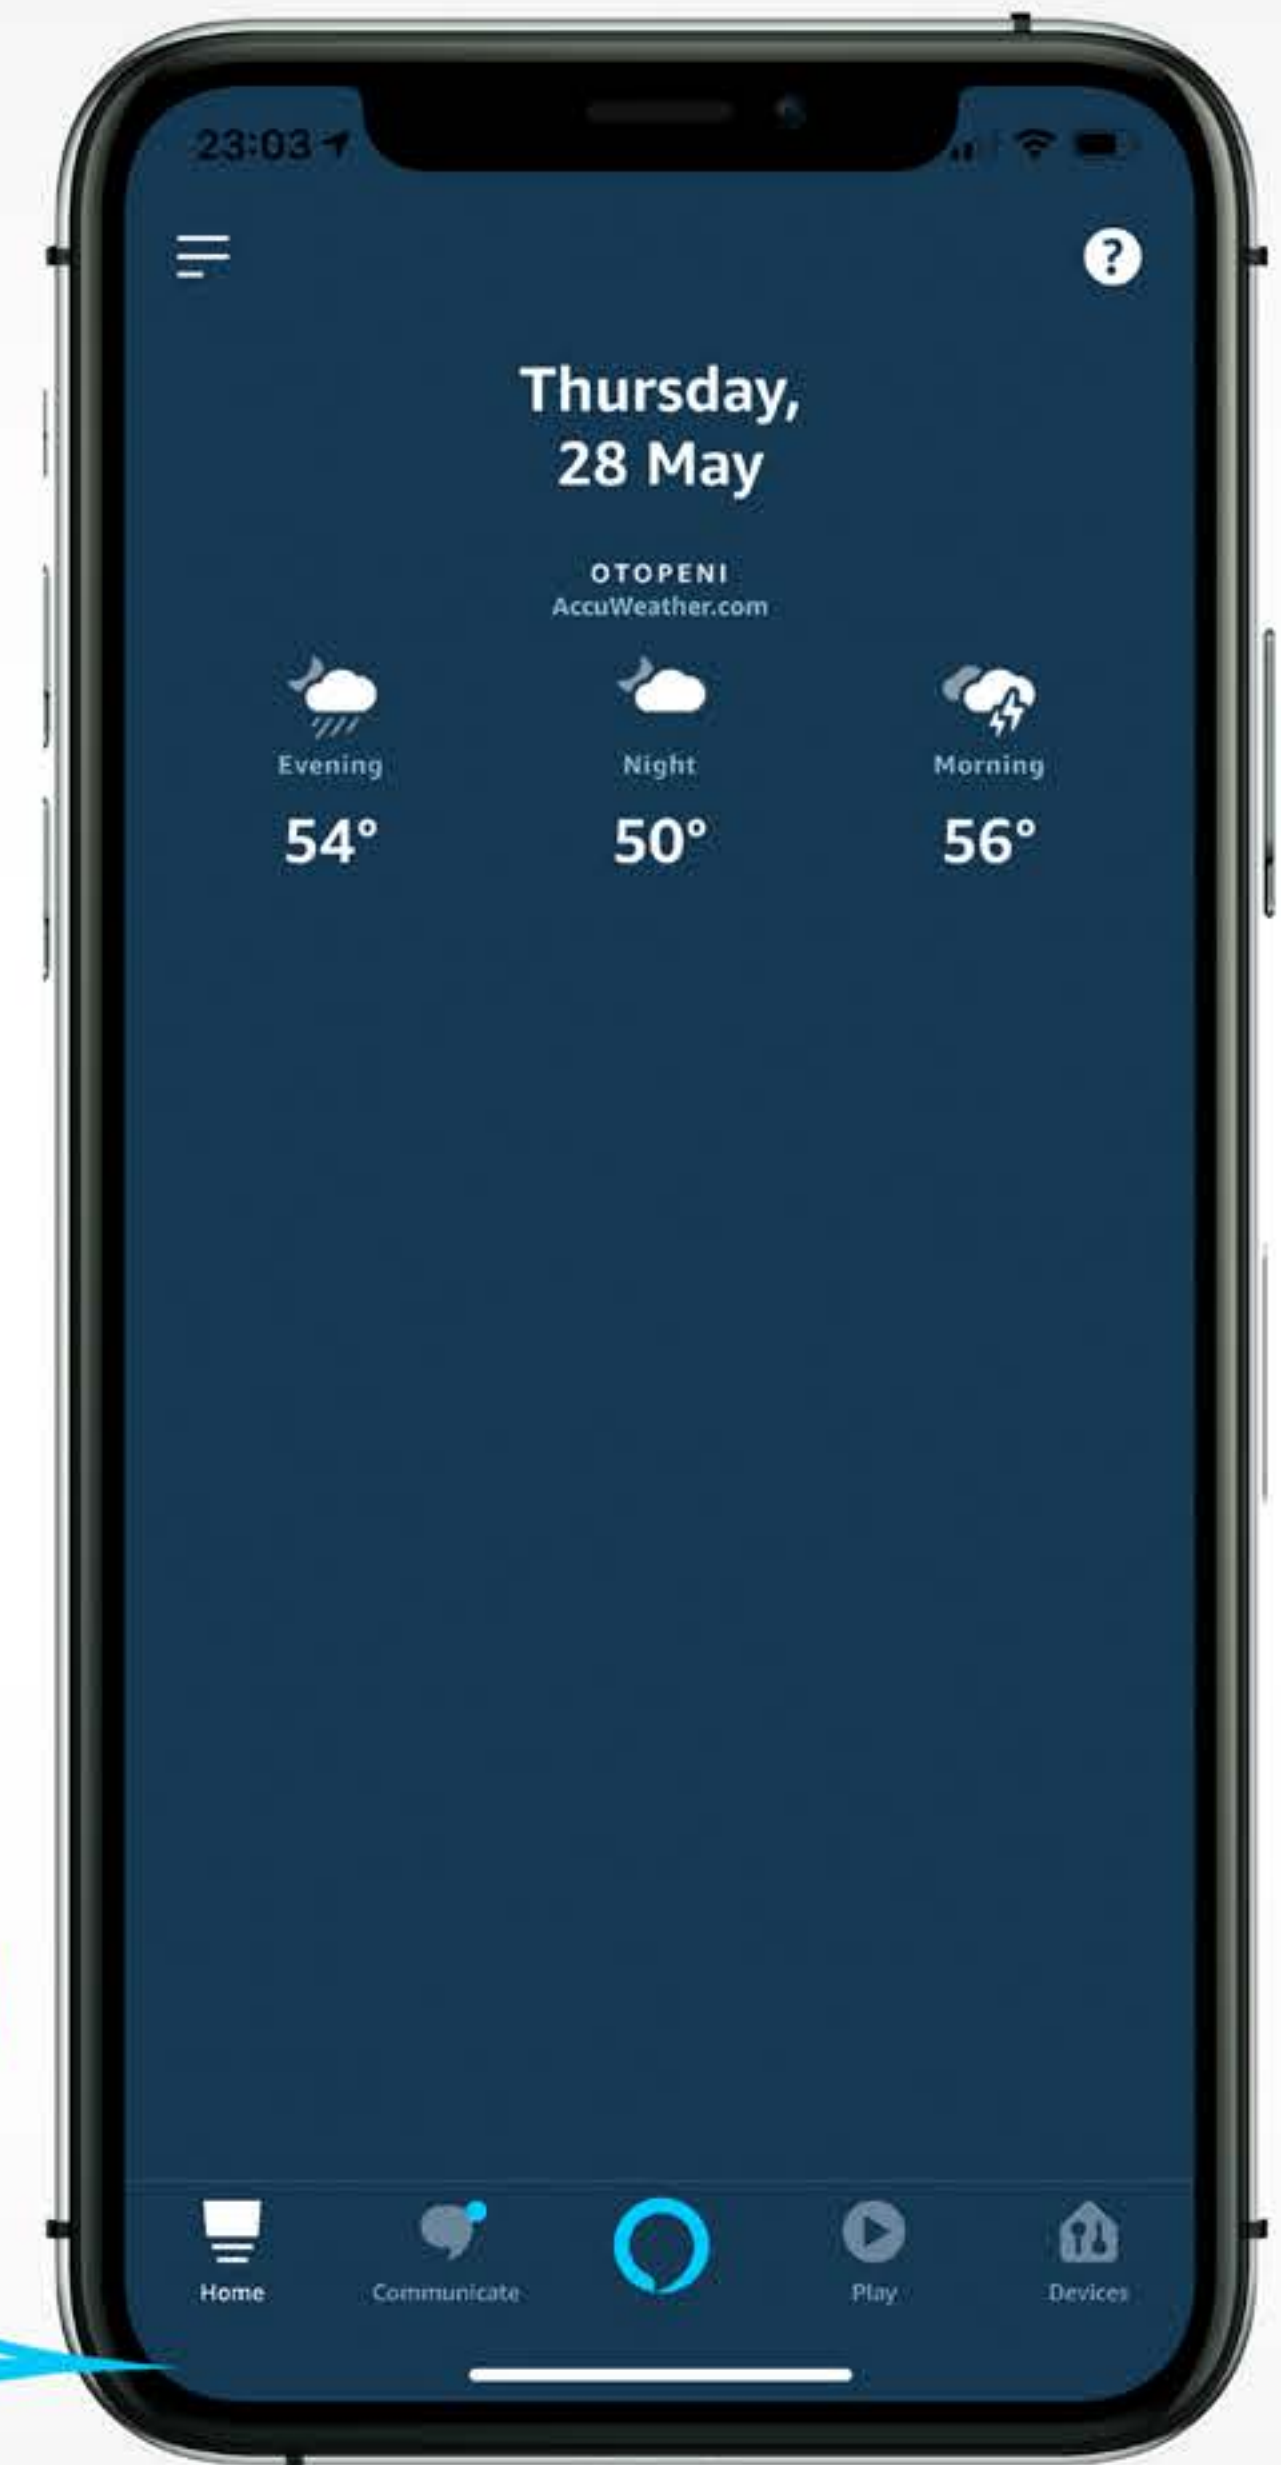

POWERFUL. LONG-LASTING.

Enjoy a powerful, long-lasting light with a generous beam angle.

Powerful light

Lifetime

Beam angle

**Low energy
consumption**

Energy class

INGRESS PROTECTION 54

Only compatible with
2.4GHz wireless networks

Easy and intuitive
installation

REMOTE & VOCAL CONTROL

Remote control via Tellur Smart app.
Vocal control via Amazon Alexa and Google Assistant.

Power, intensity and color temperature control

„Alexa, dim kitchen ceiling light”

Vocal activation and adjustments

Google Assistant

Amazon Alexa

SMART FUNCTIONS

Enjoy a smarter lighting with timer, schedule, smart and automation scenarios.

Control multiple devices with just one command.