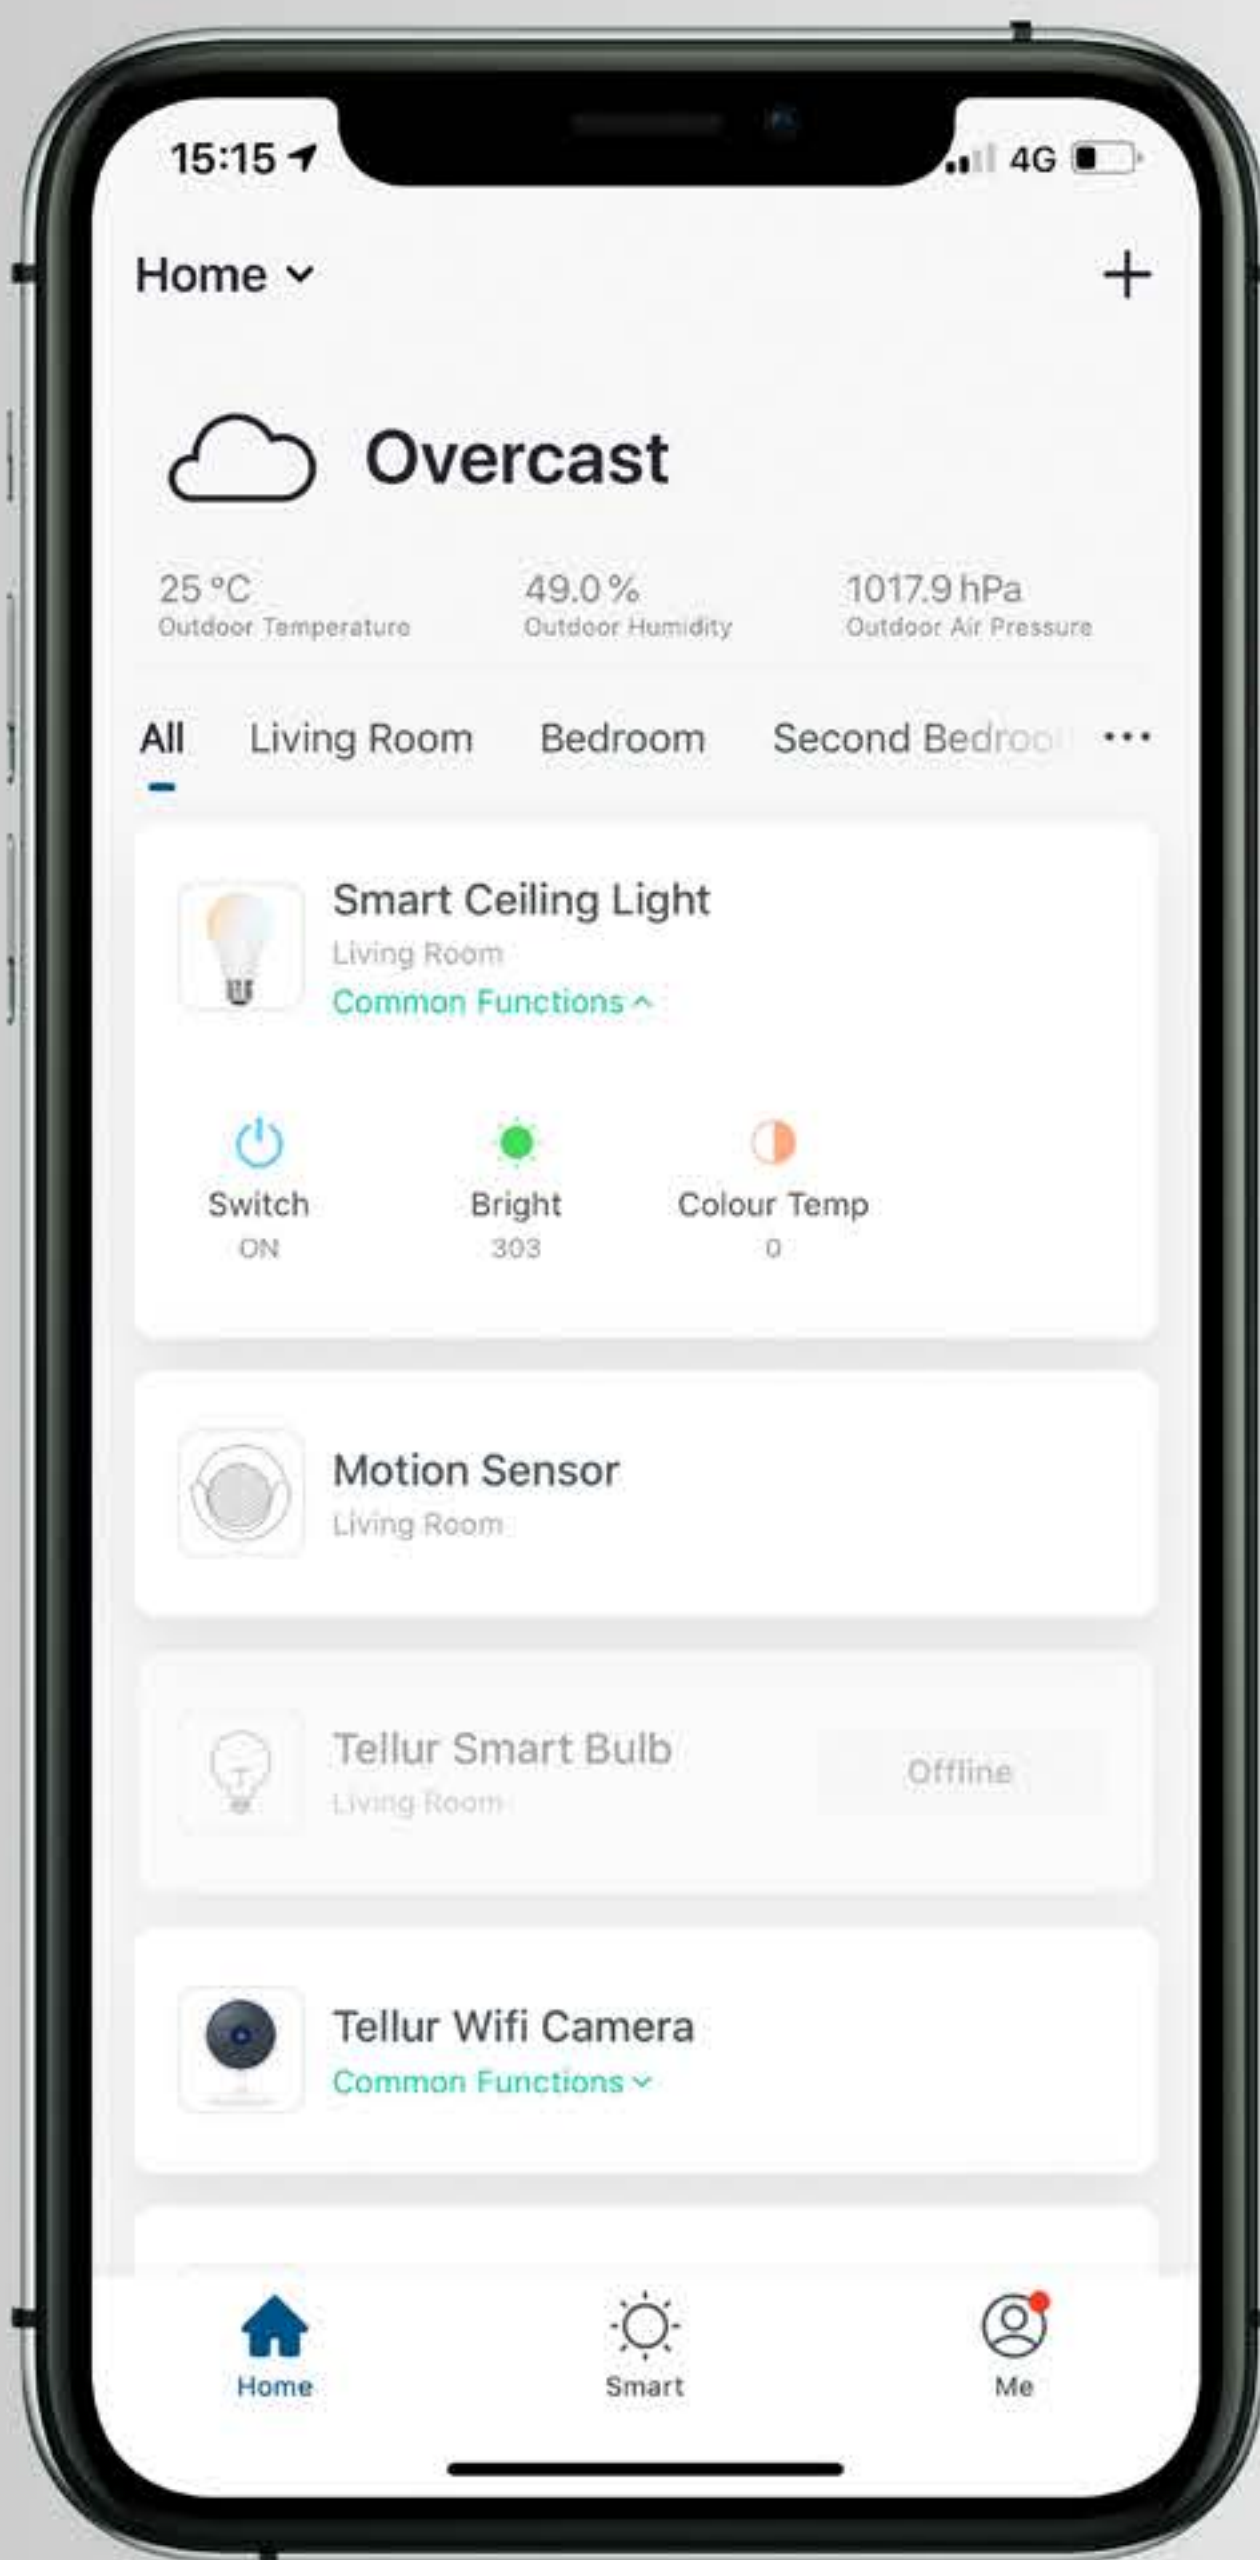

ADJUSTABLE LIGHT

From warm to cool and bright to dim, adjust your light to best suit your activity.

3000K

Warm light

4500K

Natural light

6500K

Cool light

POWERFUL. LONG-LASTING.

Enjoy a powerful, long-lasting light with a generous beam angle.

Powerful light

Lifetime

Beam angle

**Low energy
consumption**

Energy class

INGRESS PROTECTION 54

IP54 rated, dust and water resistant.

Kitchens

Bathrooms

Storage rooms

WiFi CONNECTIVITY

No master hub or subscription needed – just connect the ceiling light to Tellur Smart app.

Up to 150
connected devices

Only compatible with
2.4GHz wireless networks

Easy and intuitive
installation

REMOTE & VOCAL CONTROL

Remote control via Tellur Smart app.
Vocal control via Amazon Alexa and Google Assistant.

Power, intensity and color temperature control