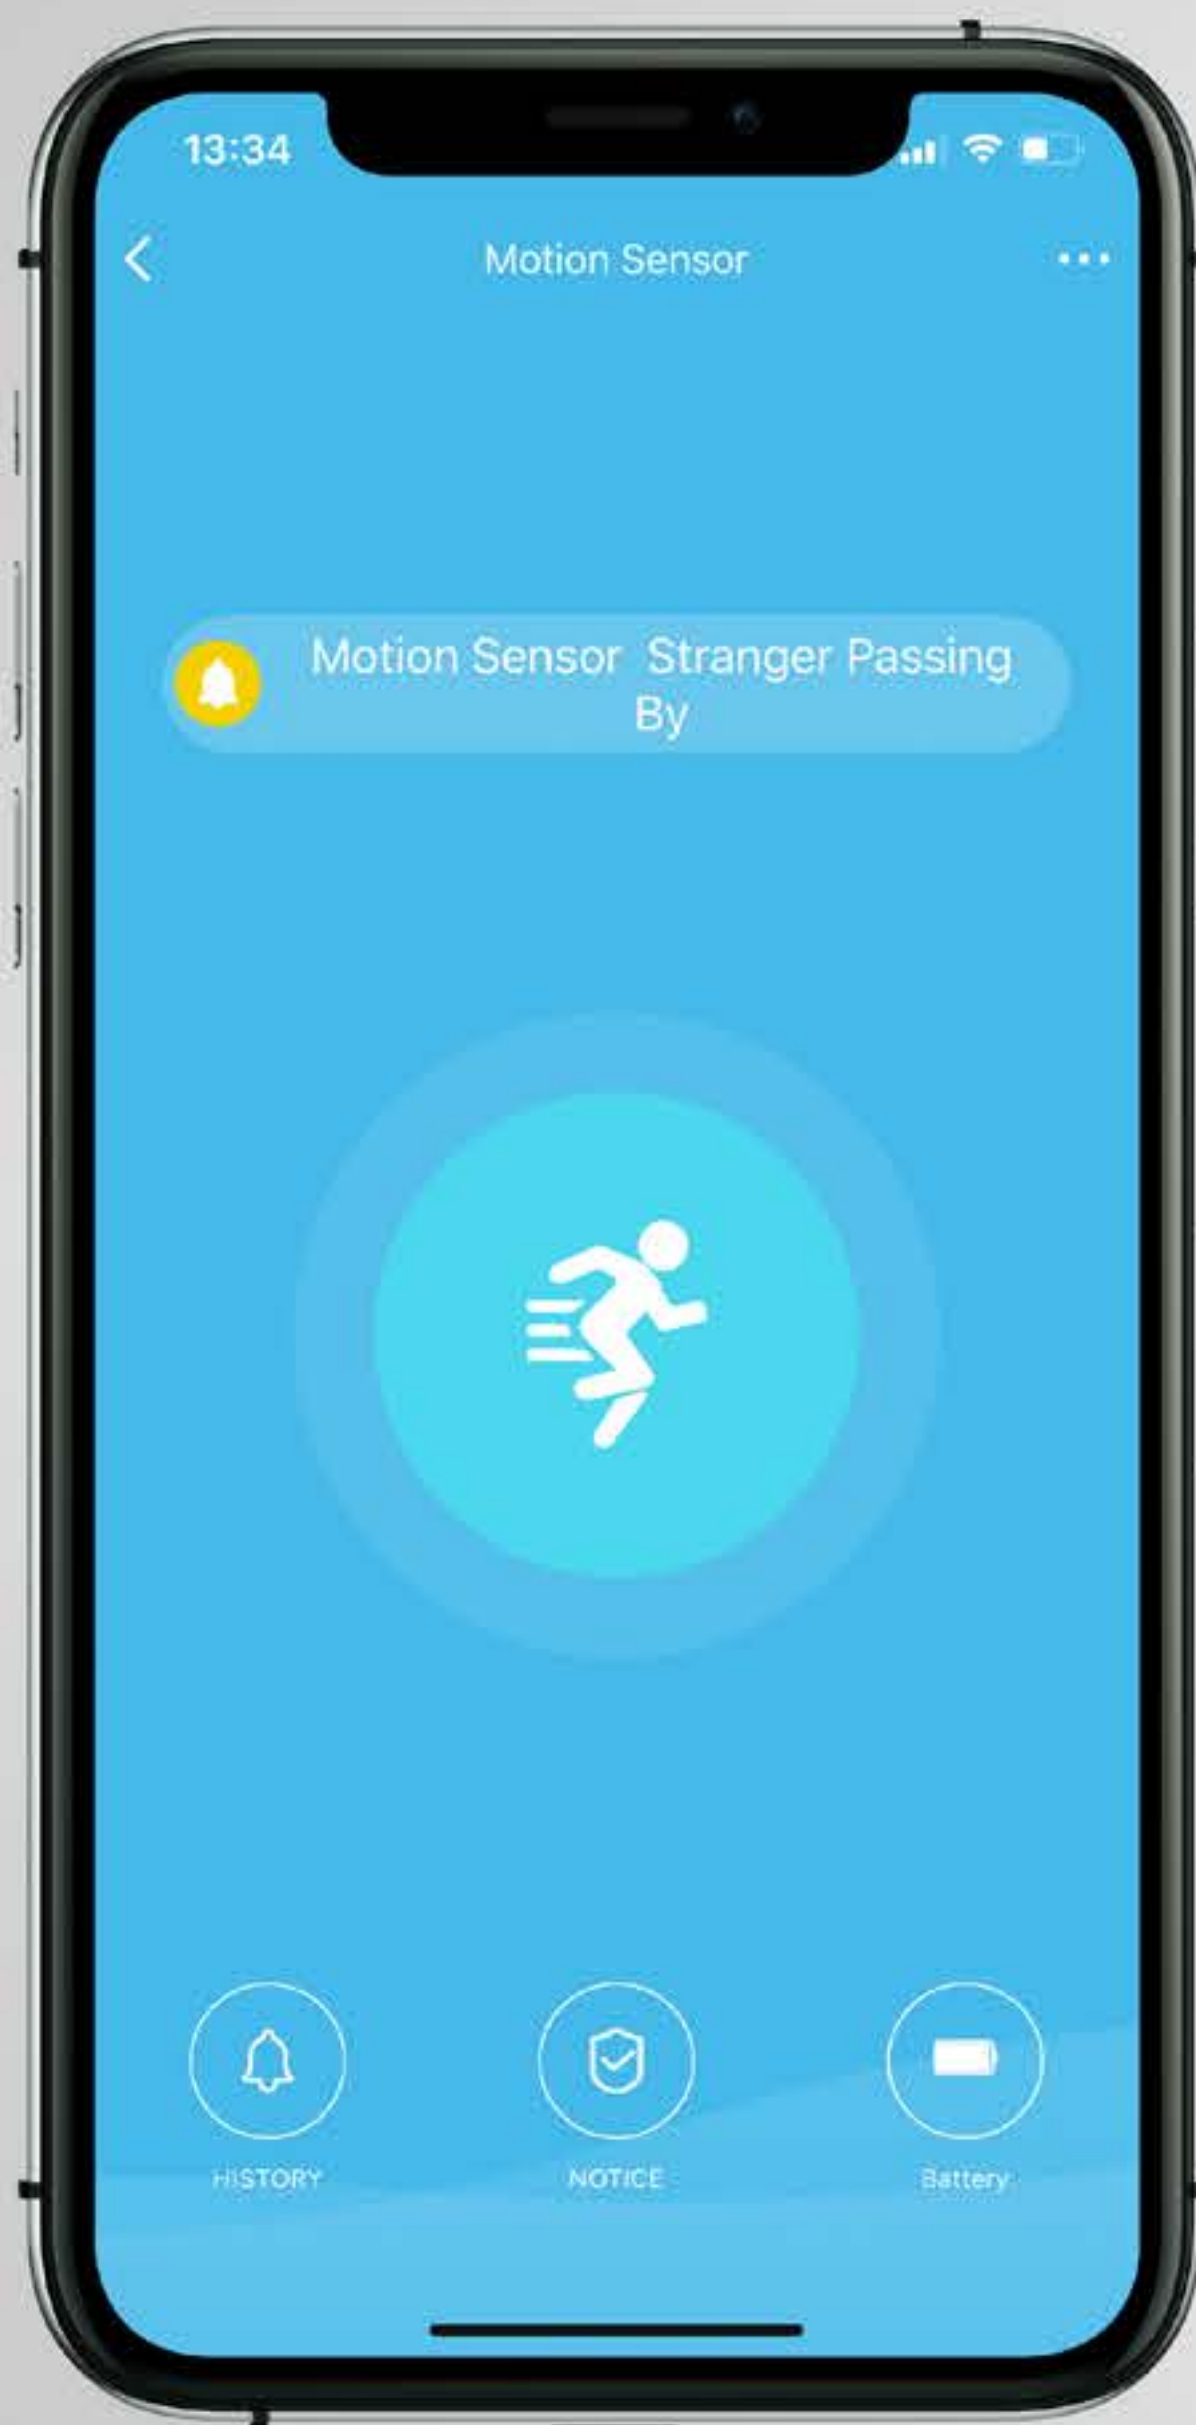

ADVANCED MOTION DETECTION

Passive Infrared Sensor detects any movement within a 6m range day and night.

WiFi CONNECTIVITY

No master hub or subscription needed – just connect the sensor to Tellur Smart app.

Easy and intuitive installation

Only compatible

Up to 150 connected devices

PUSH NOTIFICATIONS

Get notified on your smartphone for every important event

Motion detected

Low battery

AUTOMATION SCENARIOS

Enable your smart motion sensor to trigger other smart products.

1

Motion detected

2

Turn on smart bulb

HISTORY RECORDS. DEVICE SHARING.

See the sensor's history records and share device access with your family members

Day & hour for every movement detected

Give access to family members

LOW ENERGY CONSUMPTION

Working without wires, the sensor offers up to 1 year of battery life

up to 1 Year

SMALL. COMPACT. EASY TO USE.

Easily mounted thanks to its reduced size. 1-minute in-app installation.