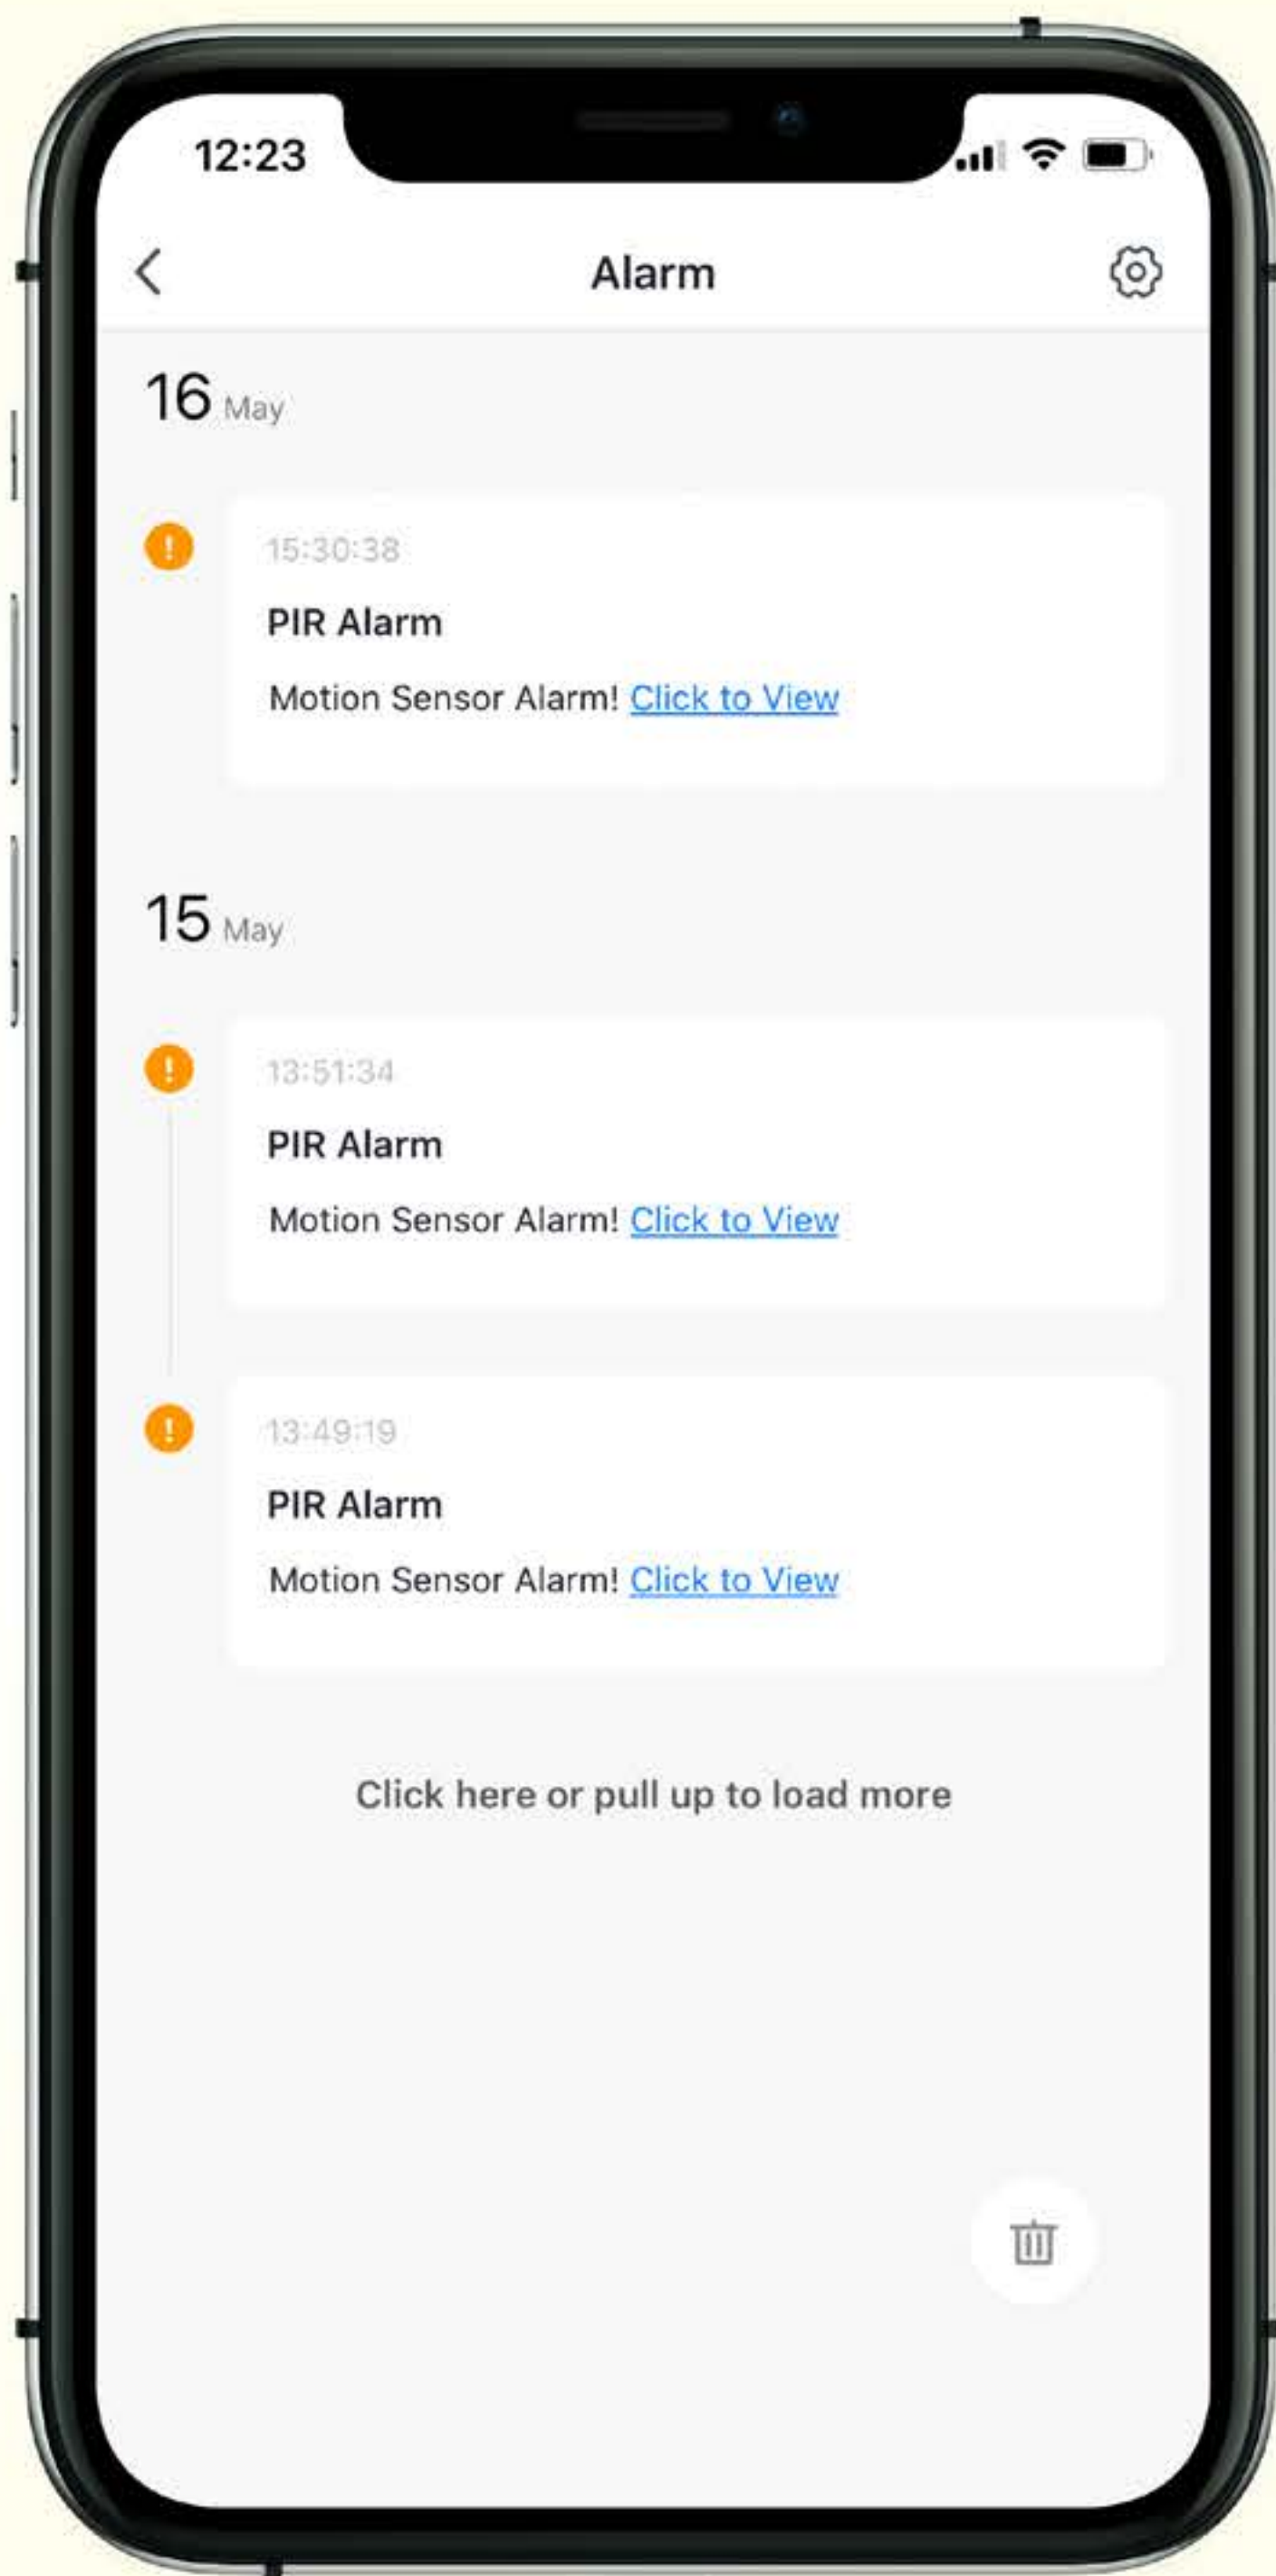

ADVANCED MOTION DETECTION

Passive Infrared Sensor detects any movement within a 6m range day and night.

WiFi CONNECTIVITY

No master hub or subscription needed – just connect the sensor to Tellur Smart app.

Easy and intuitive installation

Only compatible

Up to 150 connected devices

PUSH NOTIFICATIONS

Get notified on your smartphone for every important event

Motion detected

Low battery

AUTOMATION SCENARIOS

Enable your smart motion sensor to trigger other smart products.

1

Motion detected

2

Turn on smart bulb

HISTORY RECORDS. DEVICE SHARING.

See the sensor's history records and share device access with your family members

Day & hour for every movement detected

Give access to family members

LOW ENERGY CONSUMPTION

Working without wires, the sensor offers up to 1 year of battery life

up to 1 Year

SMALL. COMPACT. EASY TO USE.

Easily mounted thanks to its reduced size. 1-minute in-app installation.