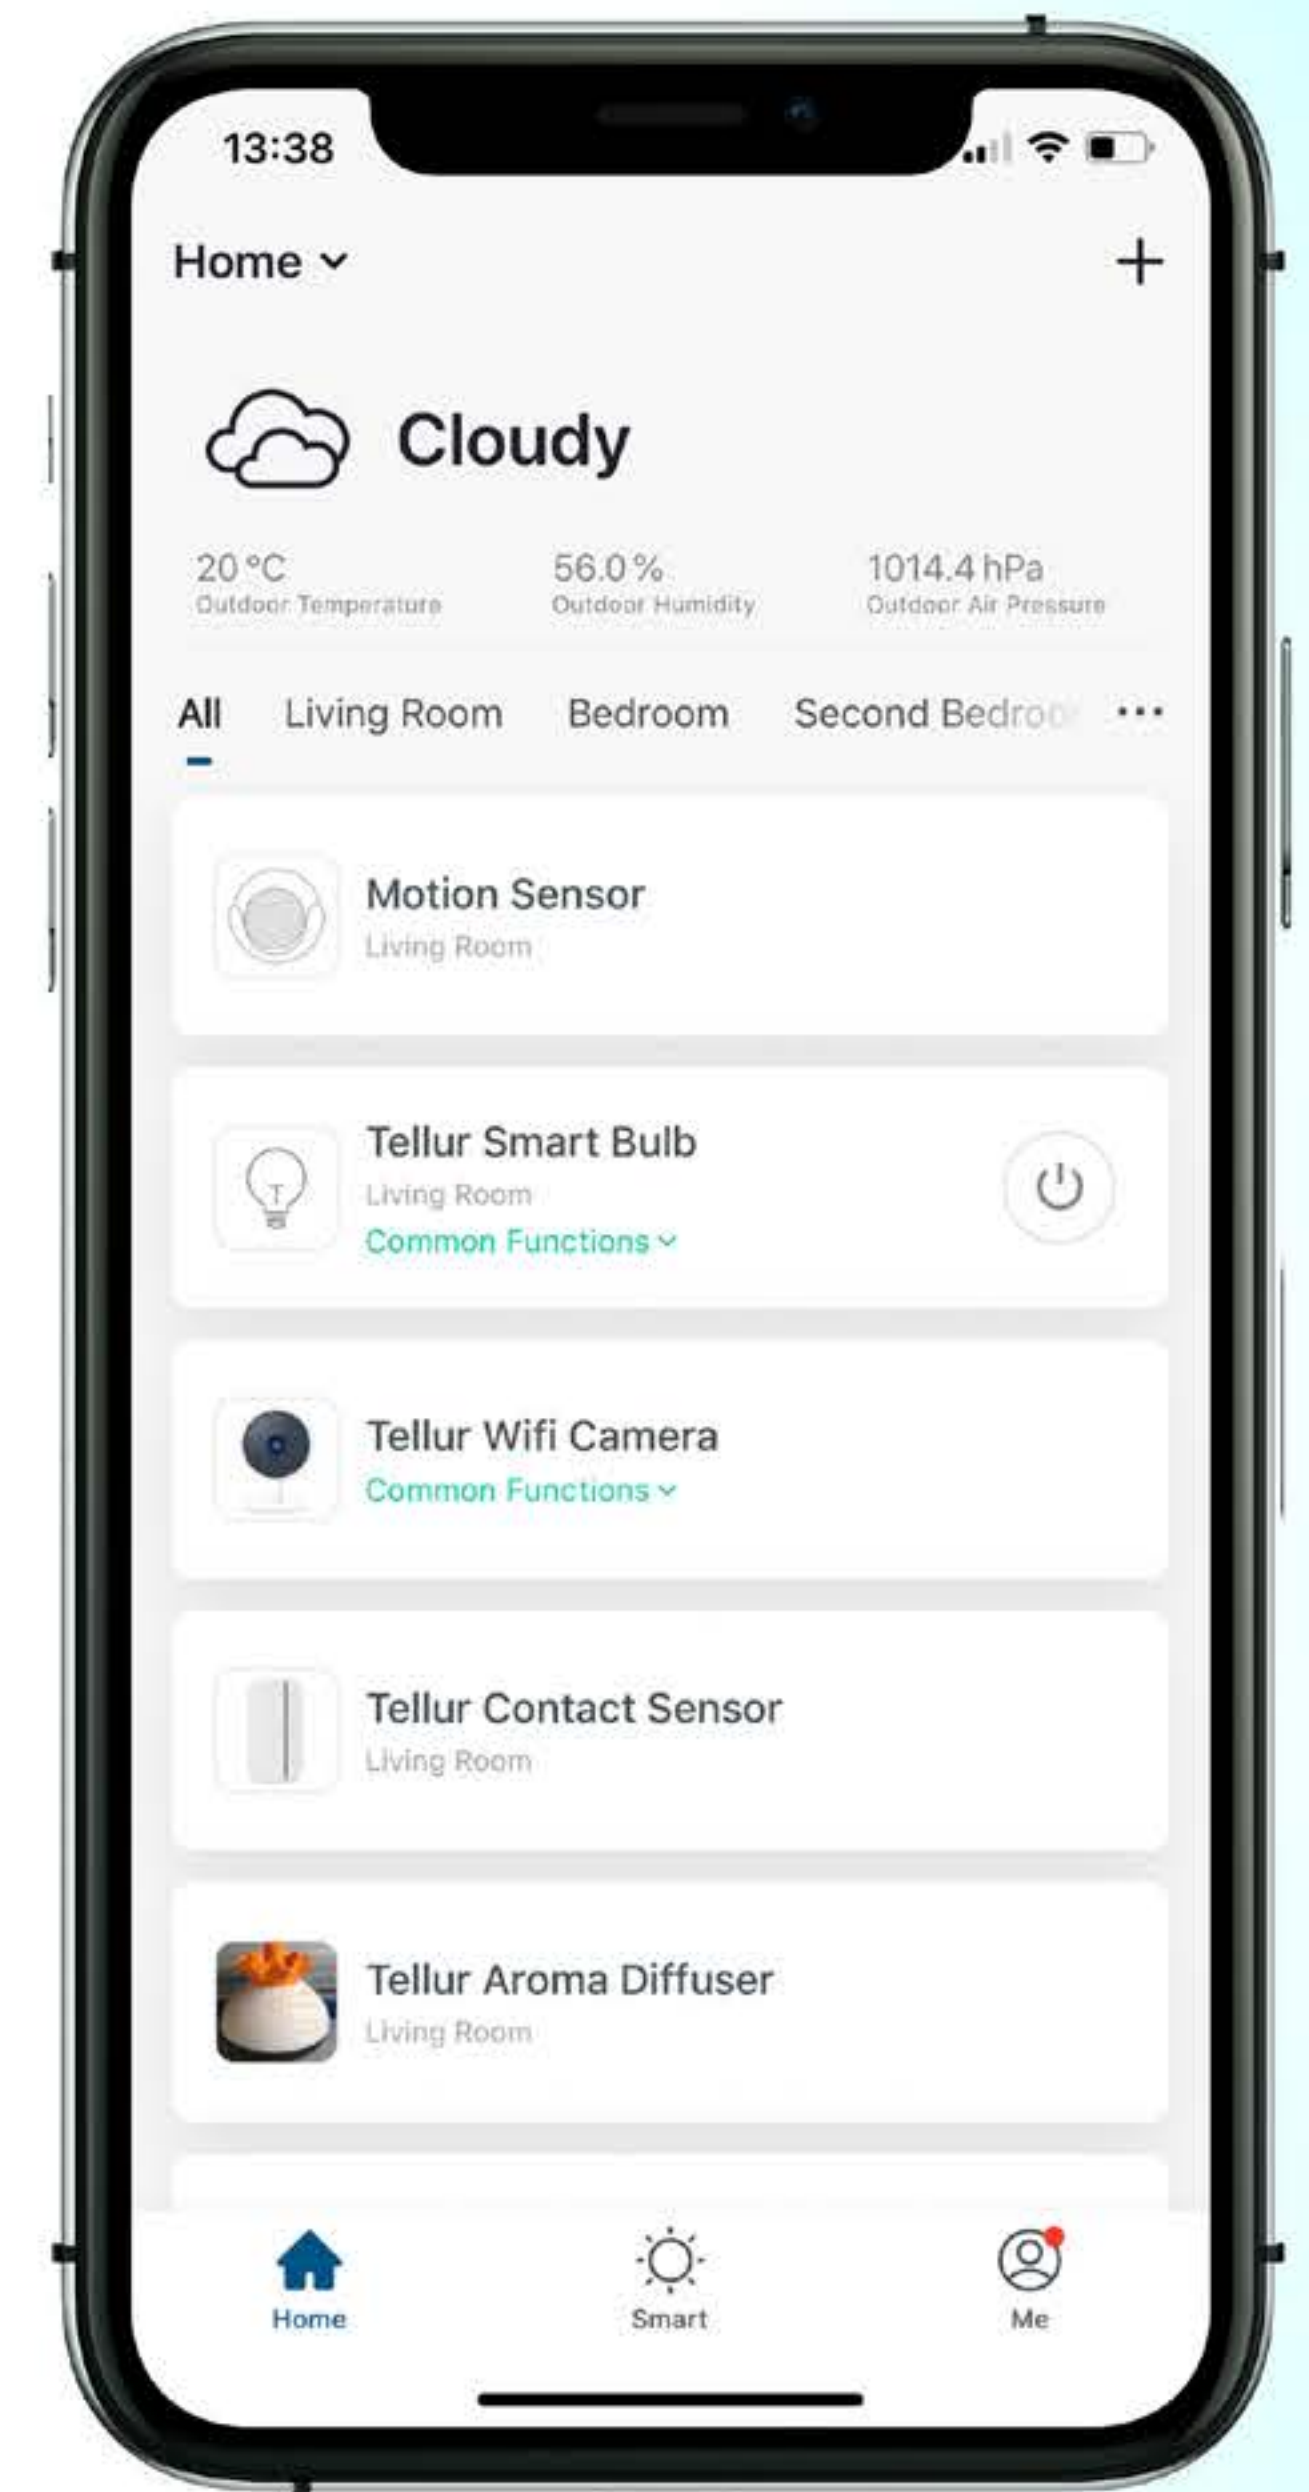

ADVANCED MOTION DETECTION

Passive Infrared Sensor detects any movement within a 6m range day and night.

WiFi CONNECTIVITY

No master hub or subscription needed – just connect the sensor to Tellur Smart app.

Easy and intuitive installation

Only compatible

Up to 150 connected devices

PUSH NOTIFICATIONS

Get notified on your smartphone for every important event

Motion detected

Low battery

AUTOMATION SCENARIOS

Enable your smart motion sensor to trigger other smart products.

1

Motion detected

2

Turn on smart bulb

HISTORY RECORDS. DEVICE SHARING.

See the sensor's history records and share device access with your family members

Day & hour for every movement detected

Give access to family members

LOW ENERGY CONSUMPTION

Working without wires, the sensor offers up to 1 year of battery life

up to 1 Year

SMALL. COMPACT. EASY TO USE.

Easily mounted thanks to its reduced size. 1-minute in-app installation.