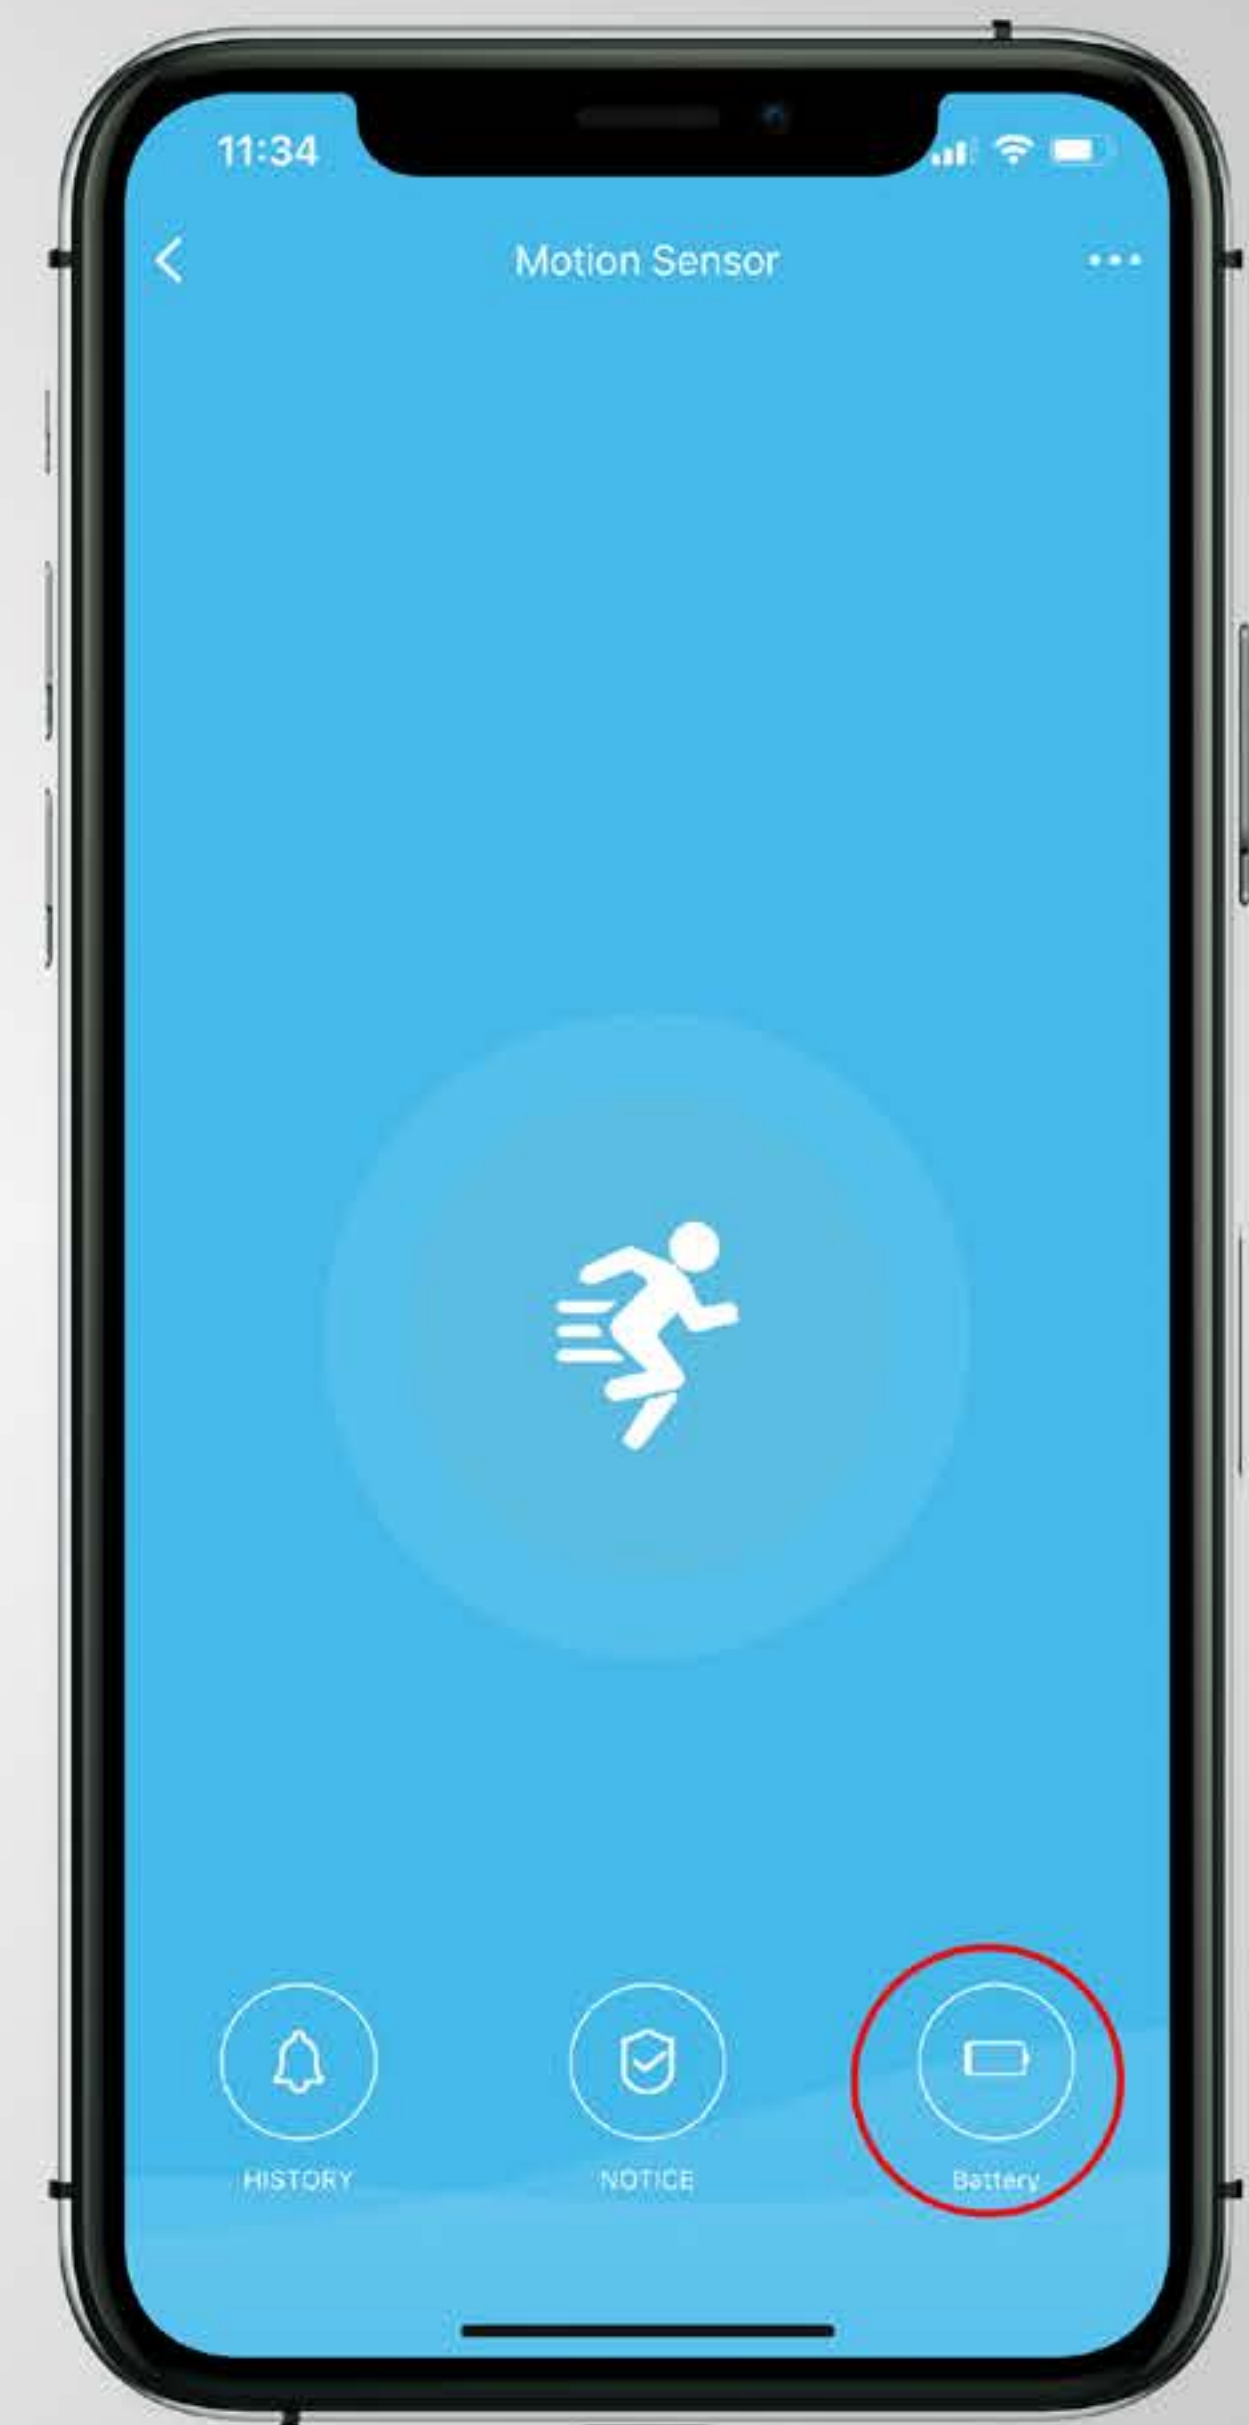

ADVANCED MOTION DETECTION

Passive Infrared Sensor detects any movement within a 6m range day and night.

WiFi CONNECTIVITY

No master hub or subscription needed – just connect the sensor to Tellur Smart app.

Easy and intuitive installation

Only compatible

Up to 150 connected devices

PUSH NOTIFICATIONS

Get notified on your smartphone for every important event

Motion detected

Low battery

AUTOMATION SCENARIOS

Enable your smart motion sensor to trigger other smart products.

1

Motion detected

2

Turn on smart bulb

HISTORY RECORDS. DEVICE SHARING.

See the sensor's history records and share device access with your family members

Day & hour for every movement detected

Give access to family members

LOW ENERGY CONSUMPTION

Working without wires, the sensor offers up to 1 year of battery life

up to 1 Year

SMALL. COMPACT. EASY TO USE.

Easily mounted thanks to its reduced size. 1-minute in-app installation.