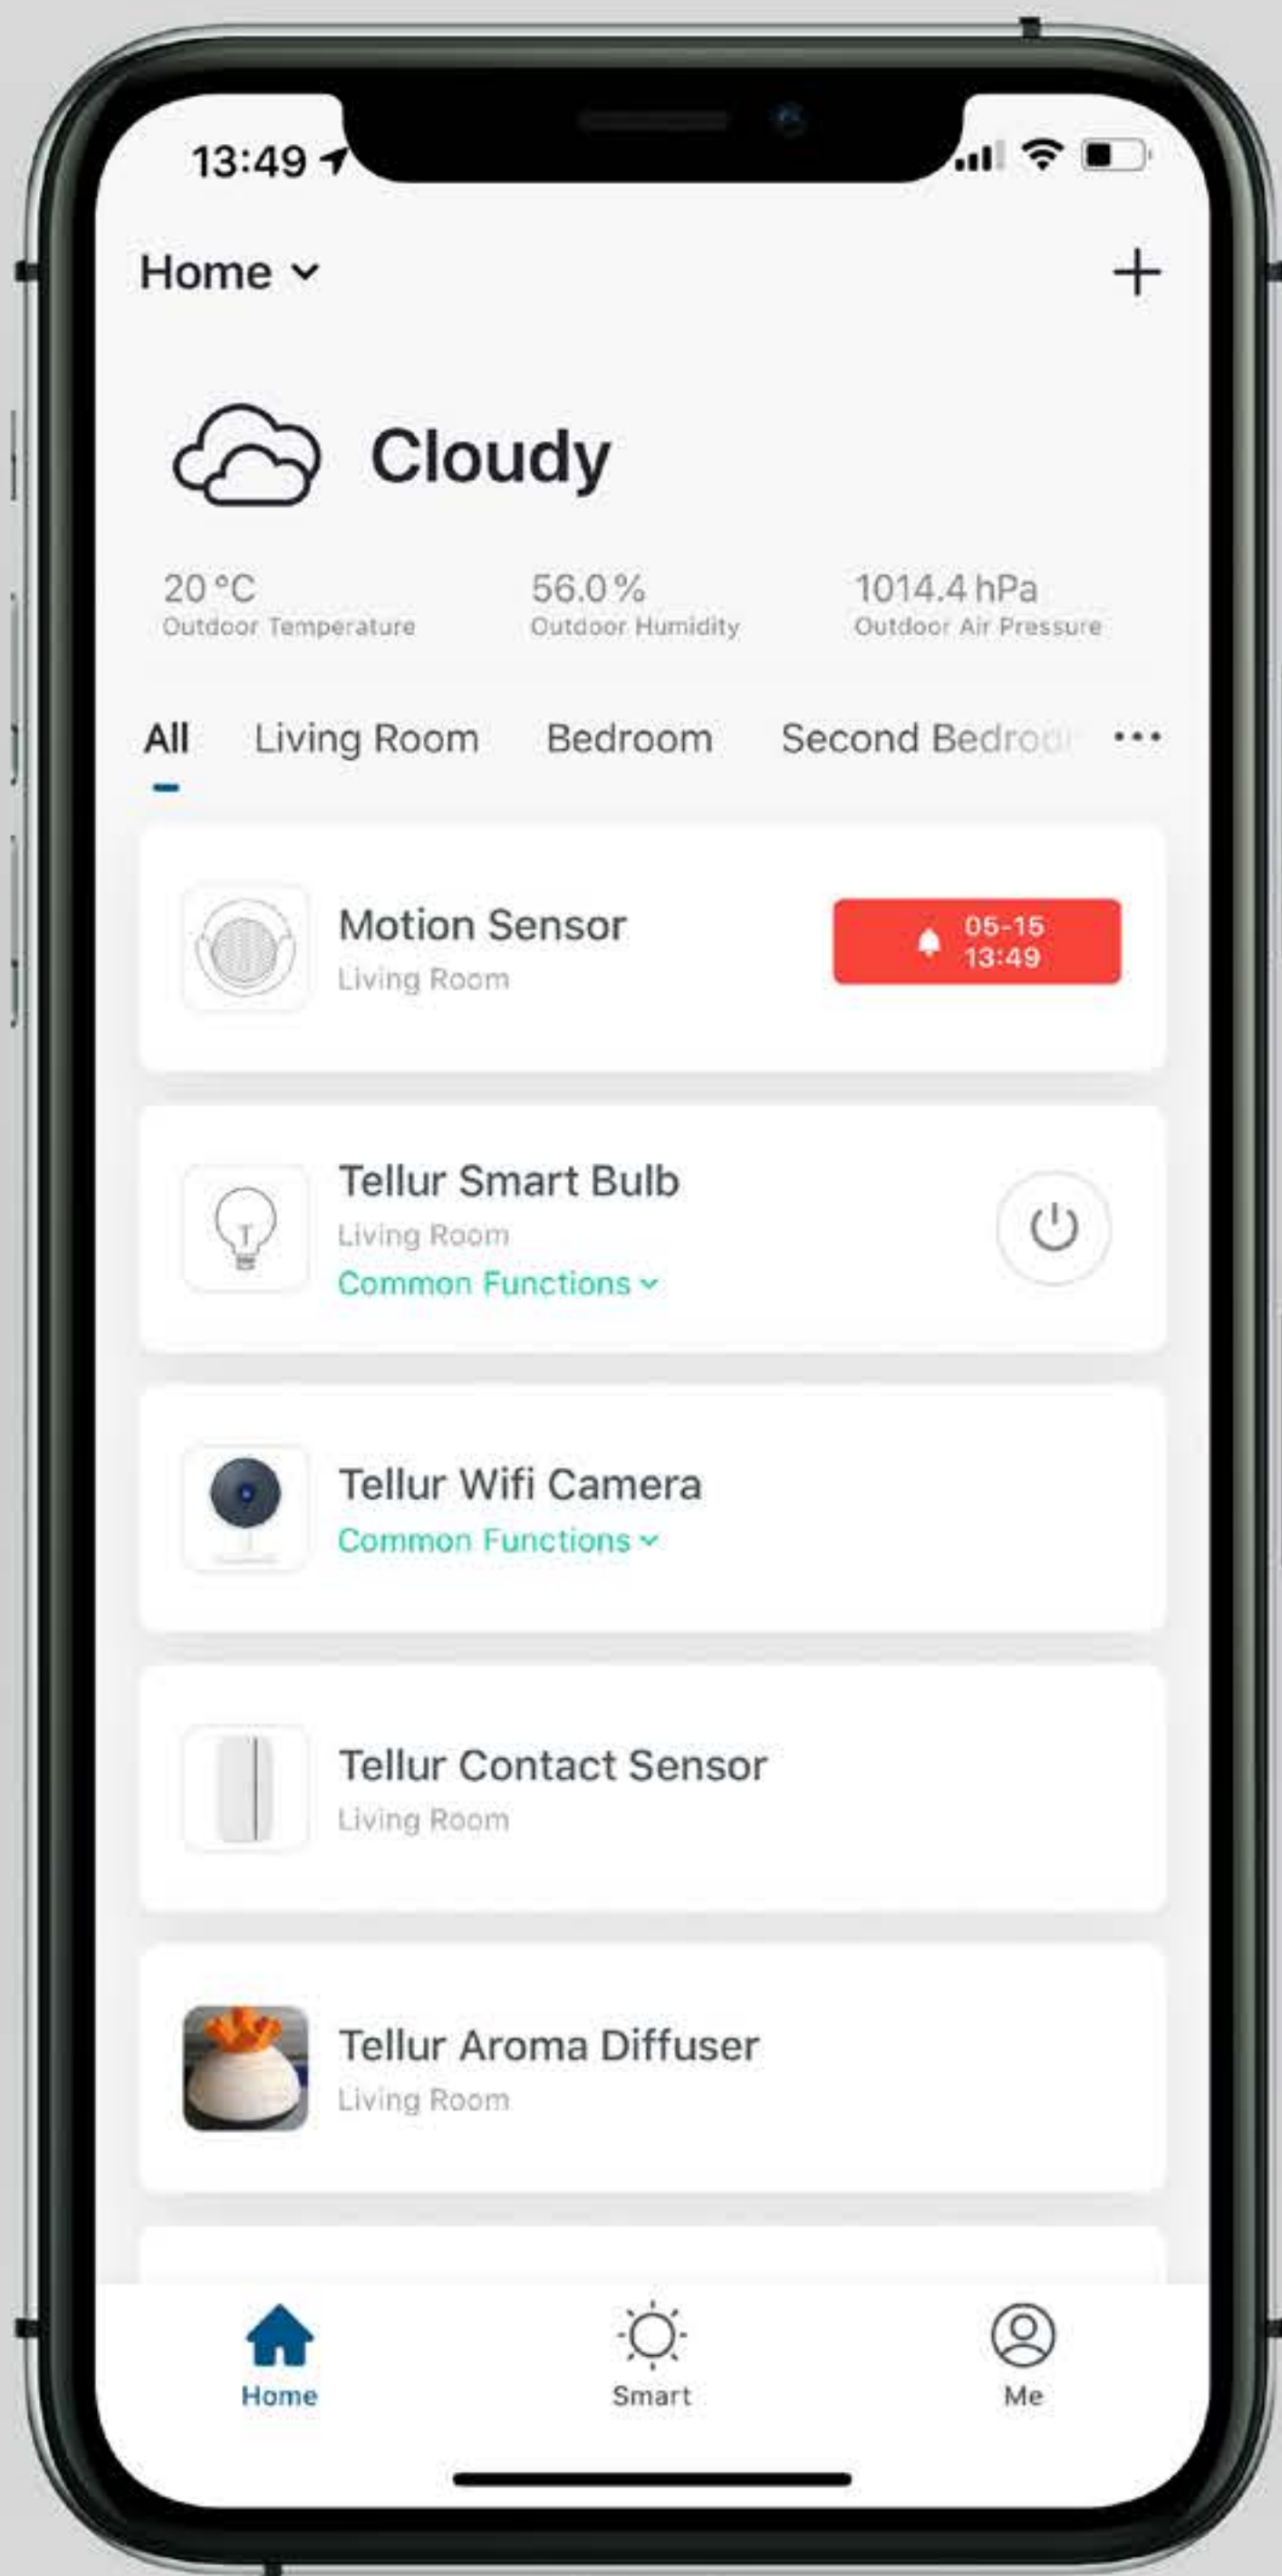

ADVANCED MOTION DETECTION

Passive Infrared Sensor detects any movement within a 6m range day and night.

WiFi CONNECTIVITY

No master hub or subscription needed – just connect the sensor to Tellur Smart app.

Easy and intuitive installation

Only compatible

Up to 150 connected devices

PUSH NOTIFICATIONS

Get notified on your smartphone for every important event

Motion detected

Low battery

AUTOMATION SCENARIOS

Enable your smart motion sensor to trigger other smart products.

1

Motion detected

2

Turn on smart bulb

HISTORY RECORDS. DEVICE SHARING.

See the sensor's history records and share device access with your family members

Day & hour for every movement detected

Give access to family members

LOW ENERGY CONSUMPTION

Working without wires, the sensor offers up to 1 year of battery life

up to 1 Year

SMALL. COMPACT. EASY TO USE.

Easily mounted thanks to its reduced size. 1-minute in-app installation.