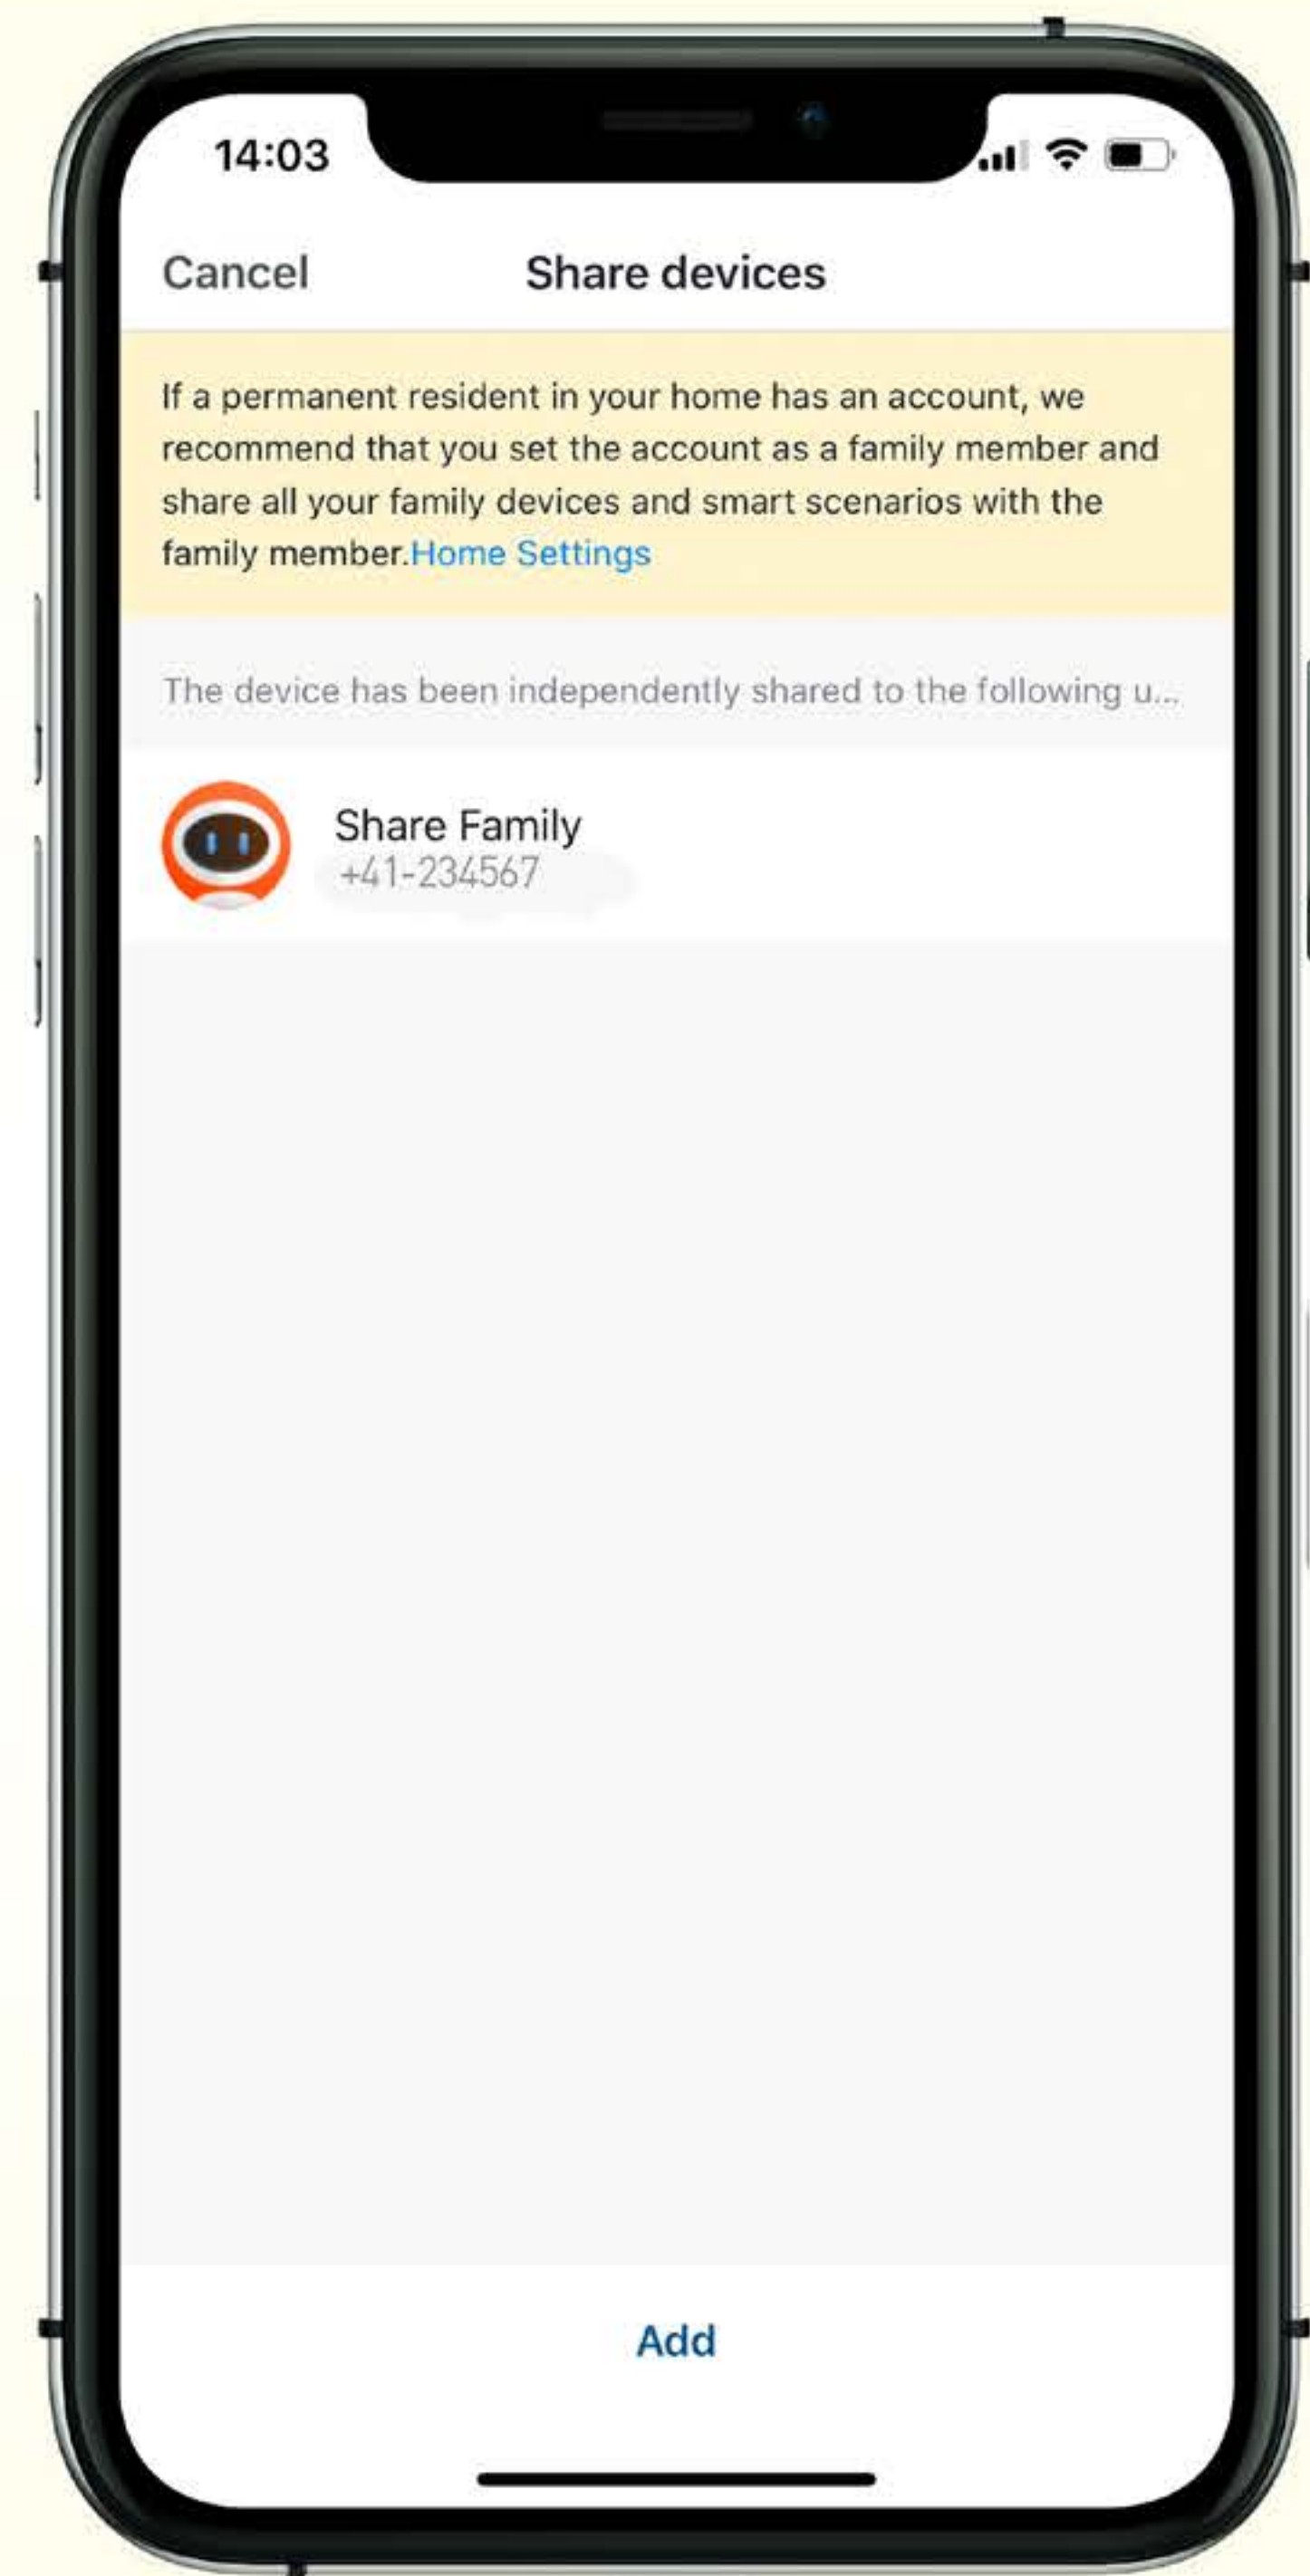

ADVANCED MOTION DETECTION

Passive Infrared Sensor detects any movement within a 6m range day and night.

WiFi CONNECTIVITY

No master hub or subscription needed – just connect the sensor to Tellur Smart app.

Easy and intuitive installation

Only compatible

Up to 150 connected devices

PUSH NOTIFICATIONS

Get notified on your smartphone for every important event

Motion detected

Low battery

AUTOMATION SCENARIOS

Enable your smart motion sensor to trigger other smart products.

1

Motion detected

2

Turn on smart bulb

HISTORY RECORDS. DEVICE SHARING.

See the sensor's history records and share device access with your family members

Day & hour for every movement detected

Give access to family members

LOW ENERGY CONSUMPTION

Working without wires, the sensor offers up to 1 year of battery life

up to 1 Year

SMALL. COMPACT. EASY TO USE.

Easily mounted thanks to its reduced size. 1-minute in-app installation.