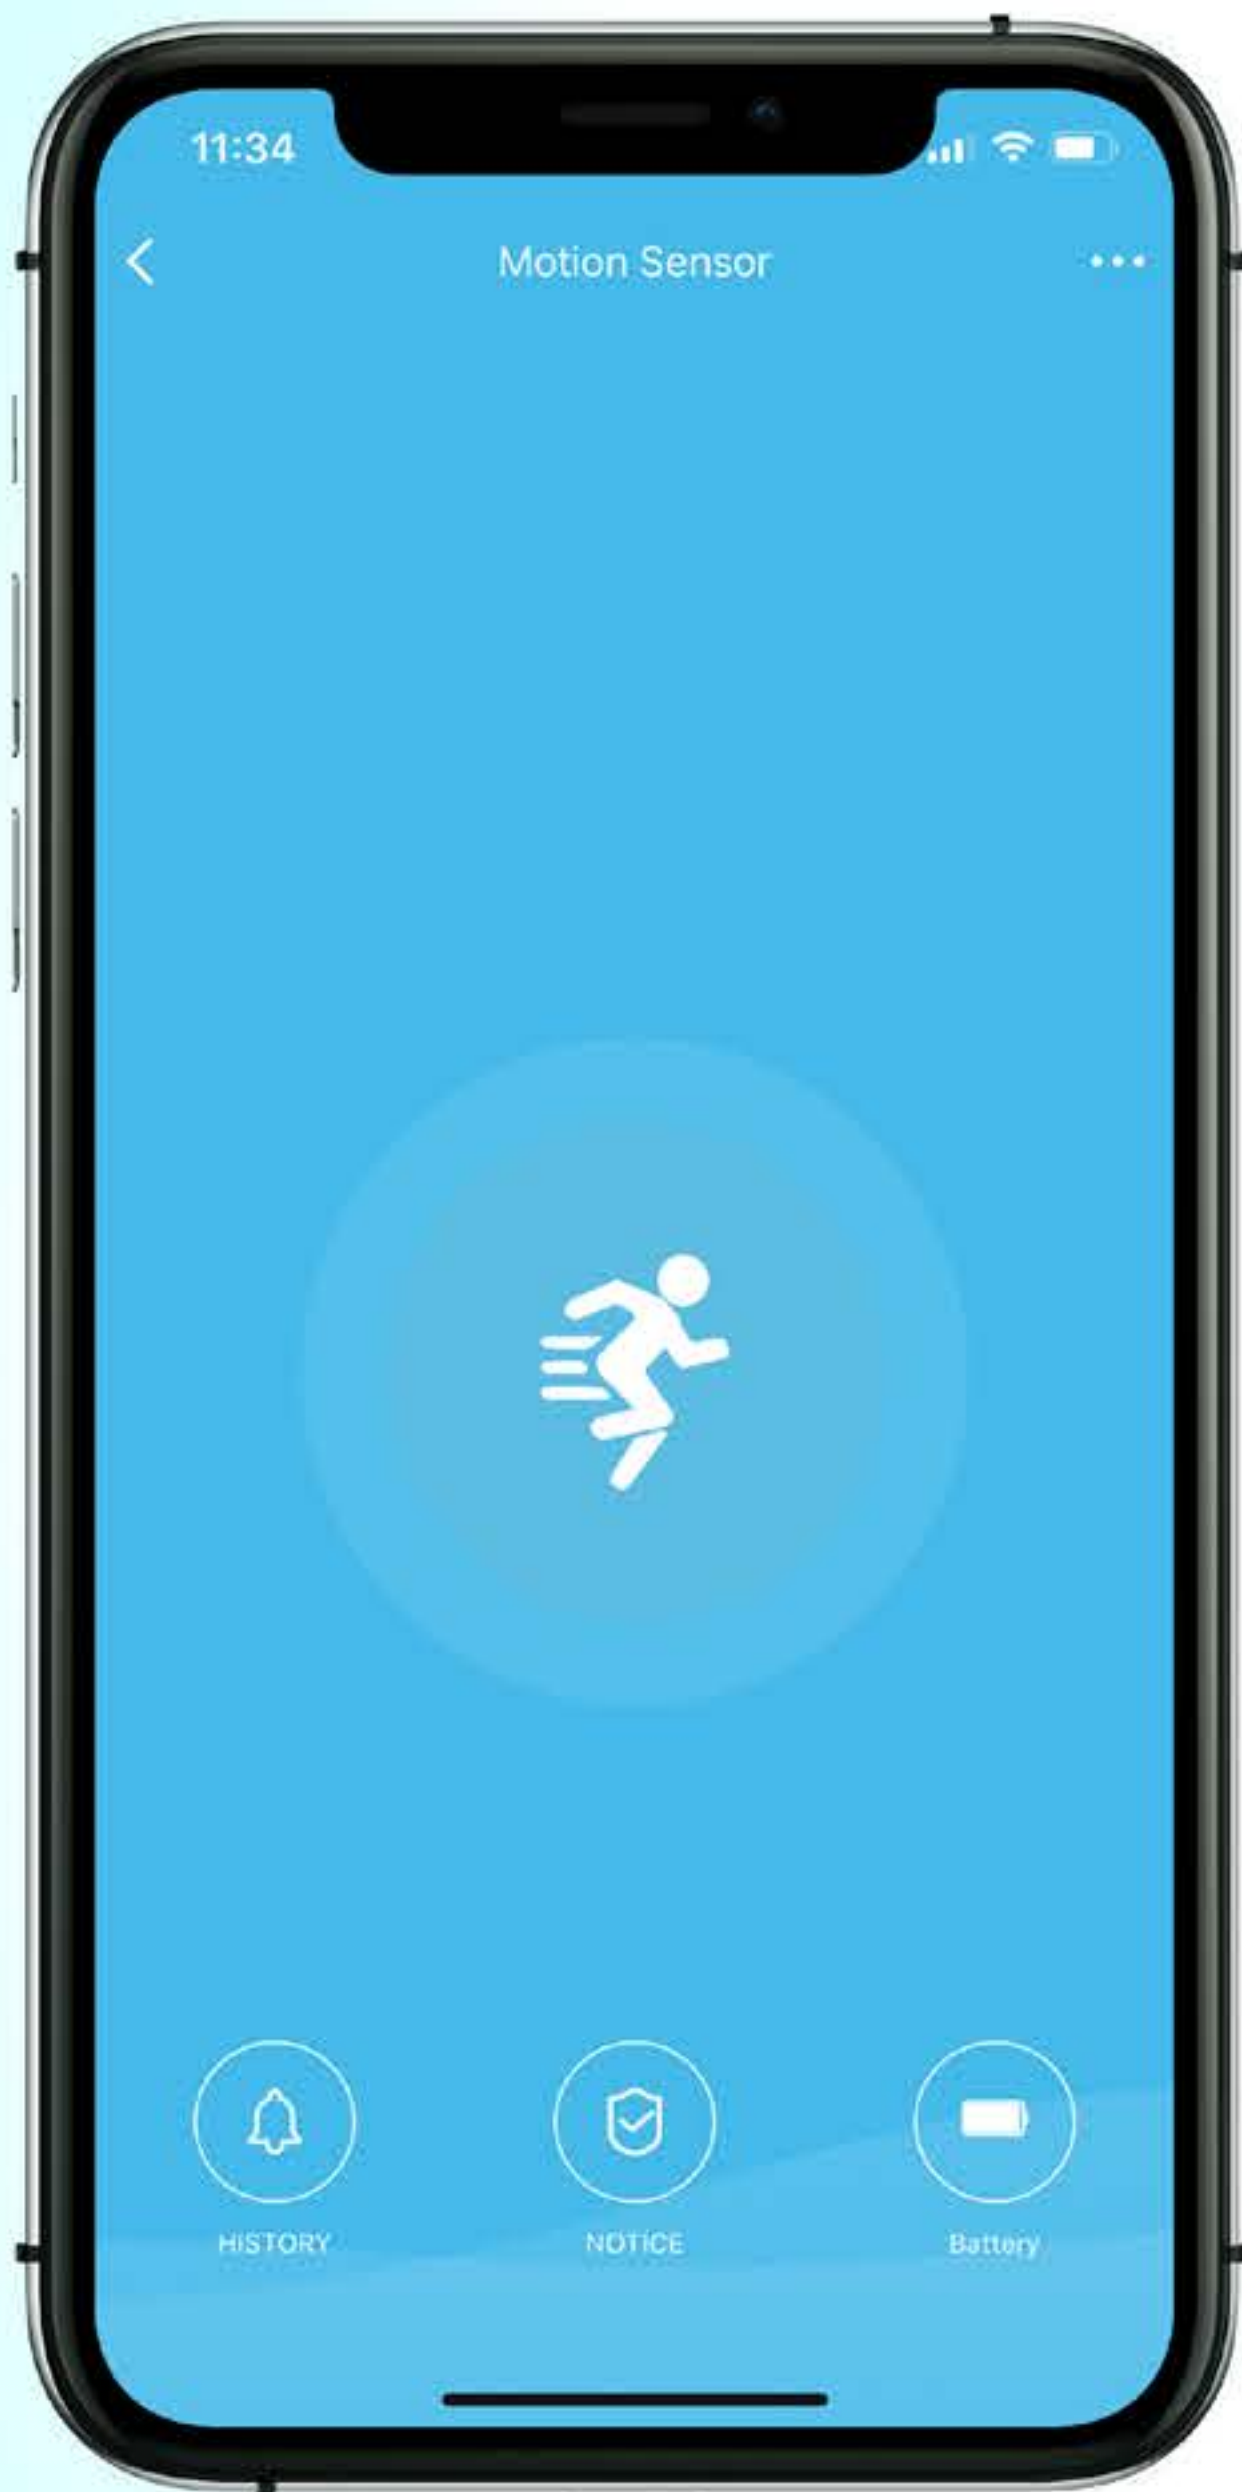

ADVANCED MOTION DETECTION

Passive Infrared Sensor detects any movement within a 6m range day and night.

WiFi CONNECTIVITY

No master hub or subscription needed – just connect the sensor to Tellur Smart app.

Easy and intuitive installation

Only compatible

Up to 150 connected devices

PUSH NOTIFICATIONS

Get notified on your smartphone for every important event

Motion detected

Low battery

AUTOMATION SCENARIOS

Enable your smart motion sensor to trigger other smart products.

1

Motion detected

2

Turn on smart bulb

HISTORY RECORDS. DEVICE SHARING.

See the sensor's history records and share device access with your family members

Day & hour for every movement detected

Give access to family members

LOW ENERGY CONSUMPTION

Working without wires, the sensor offers up to 1 year of battery life

up to 1 Year

SMALL. COMPACT. EASY TO USE.

Easily mounted thanks to its reduced size. 1-minute in-app installation.