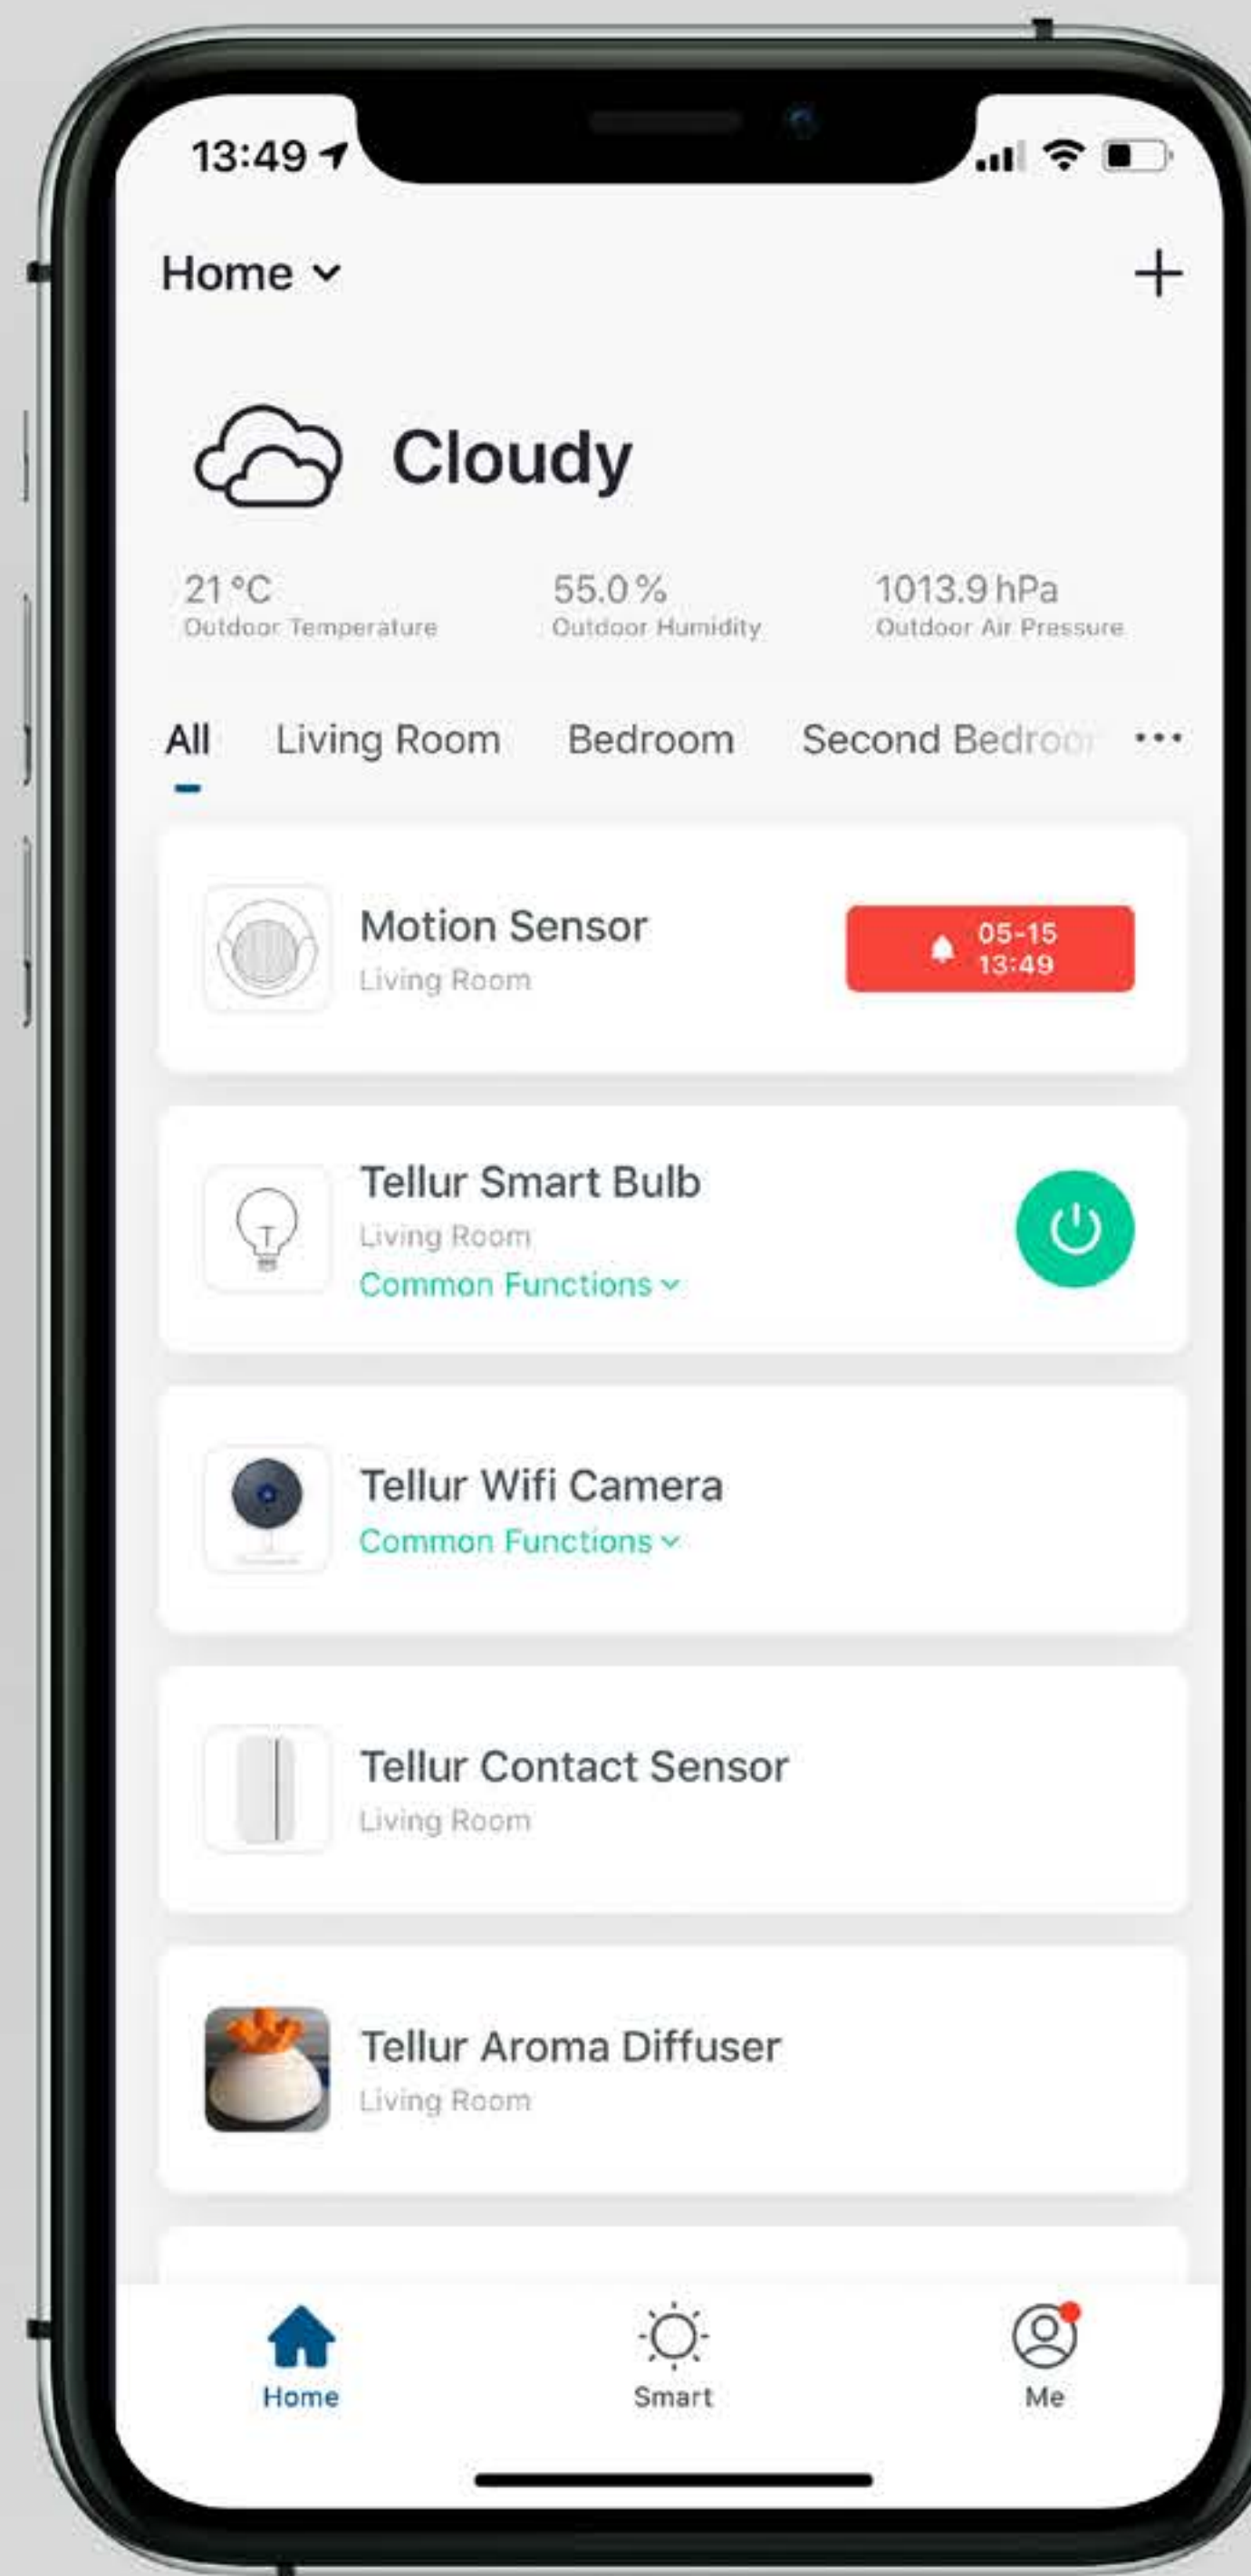

ADVANCED MOTION DETECTION

Passive Infrared Sensor detects any movement within a 6m range day and night.

WiFi CONNECTIVITY

No master hub or subscription needed – just connect the sensor to Tellur Smart app.

Easy and intuitive installation

Only compatible

Up to 150 connected devices

PUSH NOTIFICATIONS

Get notified on your smartphone for every important event

Motion detected

Low battery

AUTOMATION SCENARIOS

Enable your smart motion sensor to trigger other smart products.

1

Motion detected

2

Turn on smart bulb

HISTORY RECORDS. DEVICE SHARING.

See the sensor's history records and share device access with your family members

Day & hour for every movement detected

Give access to family members

LOW ENERGY CONSUMPTION

Working without wires, the sensor offers up to 1 year of battery life

up to 1 Year

SMALL. COMPACT. EASY TO USE.

Easily mounted thanks to its reduced size. 1-minute in-app installation.