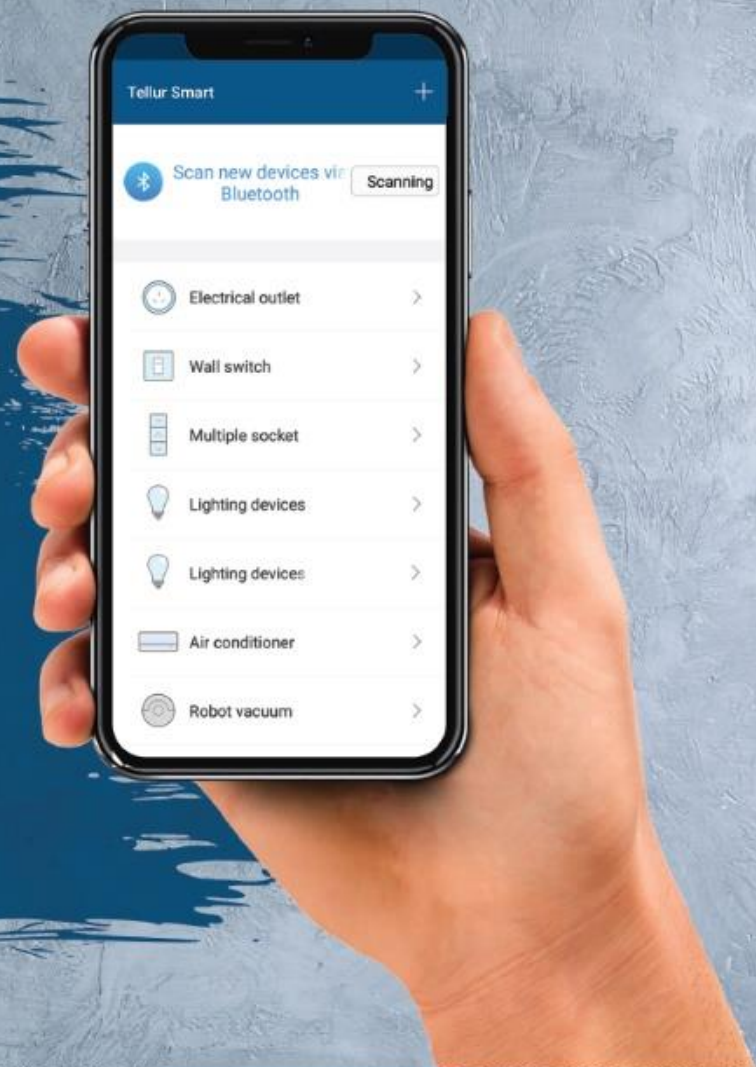

Smart Home  
Give your home a Smart upgrade!

# SMART HOME

WIFI RGB SMART BULB  
code: TLL331011

WIFI WHITE SMART BULB  
code: TLL331001

WIFI SMART SWITCH  
code: TLL331051

You can adjust the intensity and color of the light for each room individually, you can increase or decrease light strength depending on your activity or based on the scenarios you saved in your Tellur Smart app.

At night, when you are all tucked in and ready to sleep, the light turns off automatically at the exact time you scheduled it from your Tellur Smart app. Also, you will never have to worry about forgetting your lights on, because you have access to all your bulbs from everywhere.