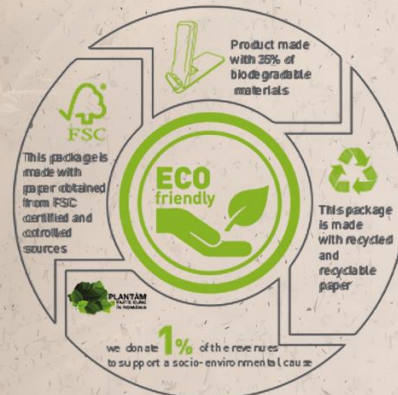

TELLUR GREEN

Presentation

INTO YOUR **GREEN** FUTURE

A better planet

The products we sell are manufactured in a responsible and ethical manner and comply with the regulations in each of our markets.

TELLUR is constantly developing new products. Our environmentally friendly concept will expand every year, continuously offering more options for sustainable electronic products.

We are partners with “Plantam fapte bune in Romania” and 1% of the revenues is donated to support the forests

PLANTĂM
FAPTE BUNE
ÎN ROMÂNIA

Wheat Straw

Wheat straw is a by-product of growing wheat grains.

It is the dried plant residue left behind after harvesting the grain.

Although ordinary straw is largely a waste, people have in the past found uses for the remaining straw, such as animal feed, bedding, and even the raw material of consumer goods.

Using wheat straw material, we divert material from the waste stream and use a reclaimed resource to make durable, lightweight electronics.

Wireless Mouse

[TLL511441](#)

- ✓ Lightweight
- ✓ Made of ECO materials: 35% wheat straw fiber and 65% ABS
- ✓ Intuitive use with plug & play installation
- ✓ Nano receiver can be kept in the USB port to avoid any inconvenience
- ✓ Adjustable DPI resolution